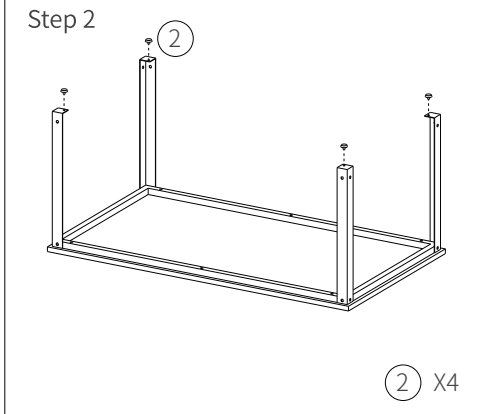

Assembly Instruction

Parts List

<p>A X1</p>	<p>B X1</p>	<p>C X4</p>	<p>D X1</p>
<p>E X1</p>	<p>① X16</p>	<p>② X4</p> <p>Pad</p>	<p>③ X1</p>

The logo features a stylized orange 'C' on the left, followed by the word 'ubicubi' in a bold, dark grey, sans-serif font. The background is white with a large, faint, light grey geometric shape on the right side, resembling a stylized 'C' or a cube's face.