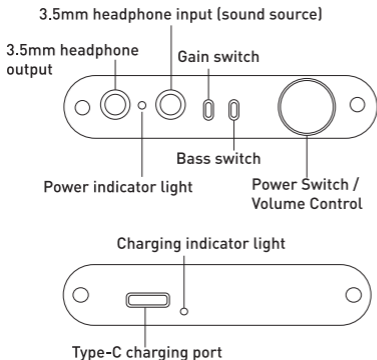

Product Overview

Product Specifications

The N2 headphone amplifier features a switch for adjusting gain as well as another switch to fine-tune bass levels. The switch for high and low gain ensures that you can use the N2 with a wide variety of headphones, and that your listening volume needs are covered. The Bass switch gives them some extra punch to meet the needs of bass lovers. The all-aluminum silver body has been carefully designed and CNC processed to make it compact and classic.

Audio input:

3.5mm headphone port

Charging port:

Type-C

Power supply:

DC 5V 1A

Op amp:

OPA1642

Headphone output:

3.5mm headphone port

Volume adjustment mode:

High precision volume knob

Internal voltage:

$\pm 9.5V$

Current amp:

1W triode to tube