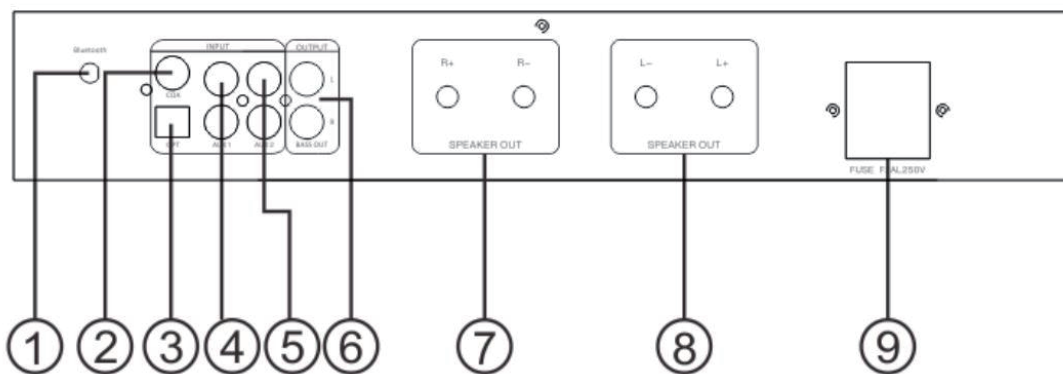

E10 PRO

① Power ON/OFF	⑤ Next
② U-disk Input	⑥ Input Mode Switch
③ Previous	⑦ Screen Display
④ Play/Pause	⑧ Volume Control

① Bluetooth Antenna Jack	⑥ Subwoofer Output
② Coaxial Input	⑦ Left Speaker Output
③ Optical Input	⑧ Right Speaker Output
④ ⑤ AUX1/2 Input	⑨ AC Power Input

Bluetooth Instructions:

Use the MODE button on the power amplifier or remote control to switch to Bluetooth mode (Blue)

1. Devices with Bluetooth function can search for "M8"
2. To pair multiple devices, you need to disconnect all successfully paired Bluetooth devices, turn on the device that needs to be paired (new mobile phone), and follow step 1.

Output interface: 1 set of pure copper gold-plated crystal banana socket

Frequency response range: 15Hz- 60kHz (+3dB)

Signal to noise ratio (S/N): 92dB

Rated power: 170W*2/4 Ω 220W*2/3 Ω

Harmonic distortion: $\leq 0.01\%$ (1kHz, 1W)

Dimensions: width 351 * height 65 * depth 320mm

Color: silver

Weight: Net weight 3.6kg, Gross weight 5kg

Safety Precautions:

1. If the power plug is used as the disconnect device, the disconnect device should be kept convenient for operation
2. The equipment is strictly prohibited to prevent exposed flame sources, such as lighted candles, etc.
3. Do not place objects filled with liquids such as vases on the equipment
4. The power cord cannot be squeezed, pulled, bent, knotted, hung heavy objects or trampled to prevent electricity
The insulation layer of the power cord is damaged, causing electric shock!
5. If the machine will not be used for a long time, please unplug the power plug to prevent the machine from being burnt due to lightning strikes