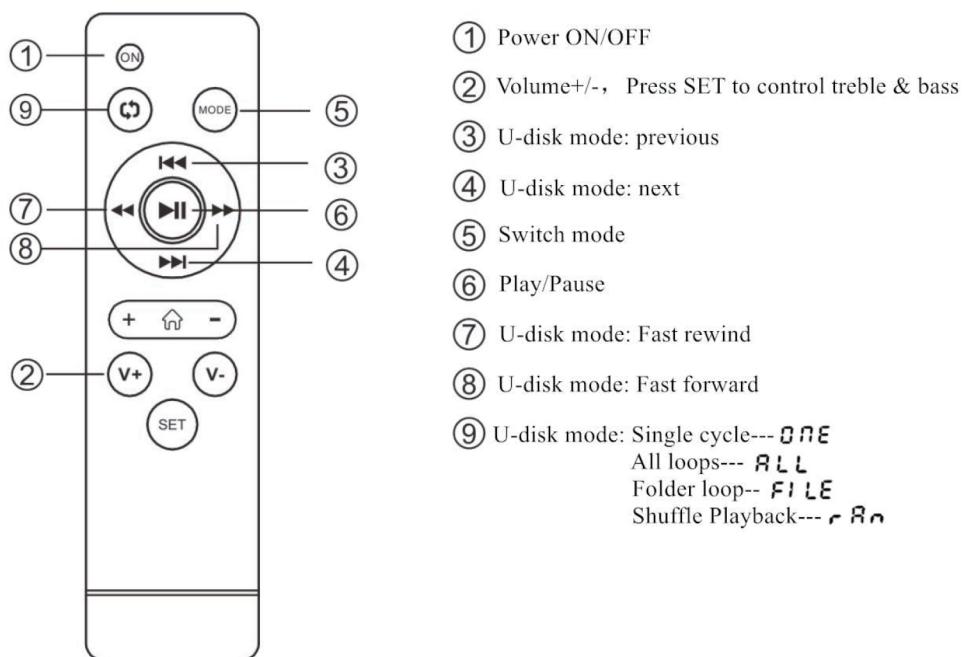

Dimensions: width 351 * height 65 * depth 320mm

Color: silver

Weight: Net weight 3.6kg, Gross weight 5kg

Safety Precautions:

1. If the power plug is used as the disconnect device, the disconnect device should be kept convenient for operation
2. The equipment is strictly prohibited to prevent exposed flame sources, such as lighted candles, etc.
3. Do not place objects filled with liquids such as vases on the equipment
4. The power cord cannot be squeezed, pulled, bent, knotted, hung heavy objects or trampled to prevent electricity
The insulation layer of the power cord is damaged, causing electric shock!
5. If the machine will not be used for a long time, please unplug the power plug to prevent the machine from being burnt due to lightning strikes

Connection Instructions:

Remote Control Instructions:

Infrared Remote Control Working Distance: ≤10m