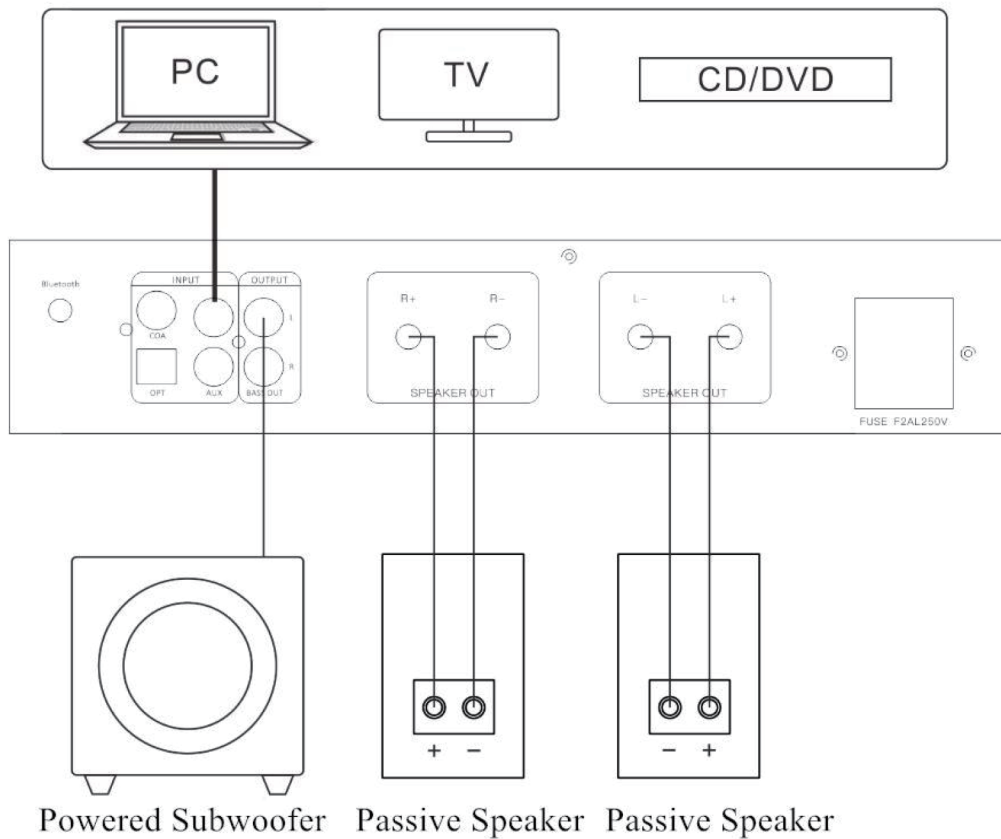

E10 PRO

① Power ON/OFF	⑤ Next
② U-disk Input	⑥ Input Mode Switch
③ Previous	⑦ Screen Display
④ Play/Pause	⑧ Volume Control

① Bluetooth Antenna Jack	⑥ Subwoofer Output
② Coaxial Input	⑦ Left Speaker Output
③ Optical Input	⑧ Right Speaker Output
④ ⑤ AUX1/2 Input	⑨ AC Power Input

Output interface: 1 set of pure copper gold-plated crystal banana socket

Frequency response range: 15Hz- 60kHz (+3dB)

Signal to noise ratio (S/N): 92dB

Rated power: 170W*2/4 Ω 220W*2/3 Ω

Harmonic distortion: $\leq 0.01\%$ (1kHz, 1W)

Dimensions: width 351 * height 65 * depth 320mm

Color: silver

Weight: Net weight 3.6kg, Gross weight 5kg

Safety Precautions:

1. If the power plug is used as the disconnect device, the disconnect device should be kept convenient for operation
2. The equipment is strictly prohibited to prevent exposed flame sources, such as lighted candles, etc.
3. Do not place objects filled with liquids such as vases on the equipment
4. The power cord cannot be squeezed, pulled, bent, knotted, hung heavy objects or trampled to prevent electricity
The insulation layer of the power cord is damaged, causing electric shock!
5. If the machine will not be used for a long time, please unplug the power plug to prevent the machine from being burnt due to lightning strikes

Connection Instructions:

Remote Control Instructions:

Infrared Remote Control Working Distance: ≤10m