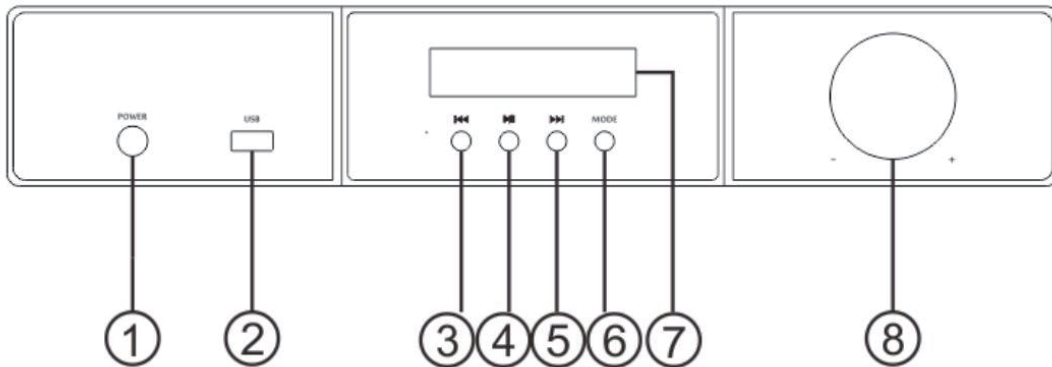

E10 PRO

① Power ON/OFF	⑤ Next
② U-disk Input	⑥ Input Mode Switch
③ Previous	⑦ Screen Display
④ Play/Pause	⑧ Volume Control

① Bluetooth Antenna Jack	⑥ Subwoofer Output
② Coaxial Input	⑦ Left Speaker Output
③ Optical Input	⑧ Right Speaker Output
④ ⑤ AUX1/2 Input	⑨ AC Power Input

Bluetooth Instructions:

Use the MODE button on the power amplifier or remote control to switch to Bluetooth mode (Blue)

1. Devices with Bluetooth function can search for "M8"
2. To pair multiple devices, you need to disconnect all successfully paired Bluetooth devices, turn on the device that needs to be paired (new mobile phone), and follow step 1.

Dimensions: width 351 * height 65 * depth 320mm

Color: silver

Weight: Net weight 3.6kg, Gross weight 5kg

Safety Precautions:

1. If the power plug is used as the disconnect device, the disconnect device should be kept convenient for operation
2. The equipment is strictly prohibited to prevent exposed flame sources, such as lighted candles, etc.
3. Do not place objects filled with liquids such as vases on the equipment
4. The power cord cannot be squeezed, pulled, bent, knotted, hung heavy objects or trampled to prevent electricity
The insulation layer of the power cord is damaged, causing electric shock!
5. If the machine will not be used for a long time, please unplug the power plug to prevent the machine from being burnt due to lightning strikes