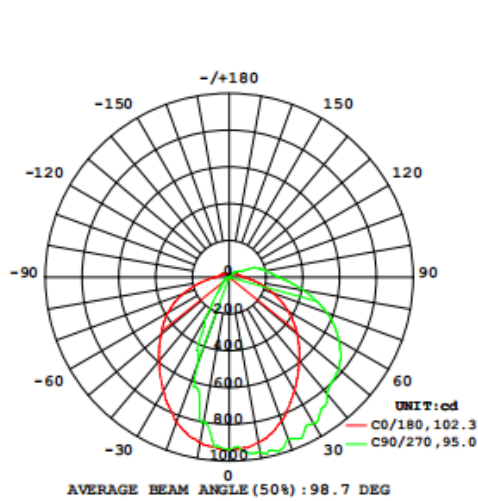

Ordering Information

Example: LSPCW24W

Product	Power	Replacement	Color Temperature	Photocell	Furnish
LSPCW24W	24W	40-50W MH/HPS	30K=3000K 40K=4000K 50K=5000K	N not photocell Y yes photocell	WP=Wall Pack

Photometric