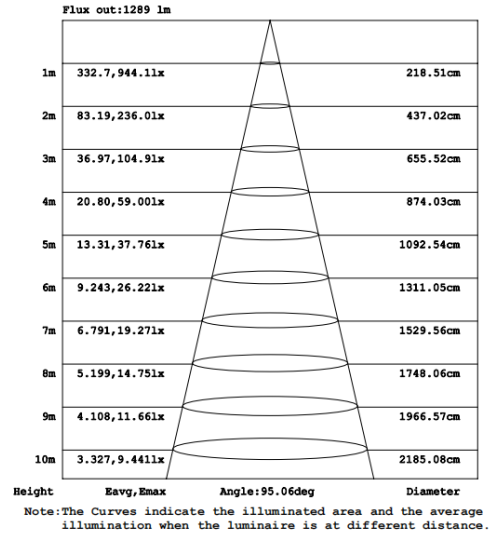

Ordering Information

Example: LSPCW24W

Product	Power	Replacement	Color Temperature	Photocell	Furnish
LSPCW24W	24W	40-50W MH/HPS	30K=3000K 40K=4000K 50K=5000K	N not photocell Y yes photocell	WP=Wall Pack

Photometric