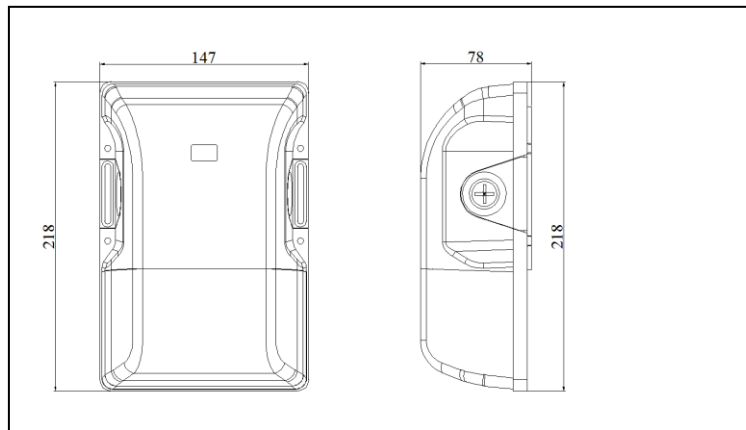

Application

Outdoor building, Wall area, General area and Security lighting etc

Electric Characteristic

Specification/Model	LSPCW24W
LED Chips	2835 (0.5W)
Input power	24W
Lumens output	2700LM
Efficiency	110LM/W
CRI	75Ra
Color Temperature	3000/4000K/5000K
Driver	100-277V UL Driver
Lighting beam	120D
Power Factor	0.9
Total Harmonic Distortion	13.4%
lamps efficiency	90%
Certificates	UL, DLC
Equivalent	40-50W MH/HPS

Dimensions:

Package

Lamps Net Weight: 0.9kg / pcs

	Size	Qty/Carton	Weight/Carton
Outer box	460 X 325 X 245 mm	20	18.5 kg
Inner box	154 X 88 X 225 mm	1	0.92 Kg

After sale Service:

The product refers to electricians knowledge. Please don't disassemble it by yourself. If any quality problem happens, please contact the factory for warranty details.