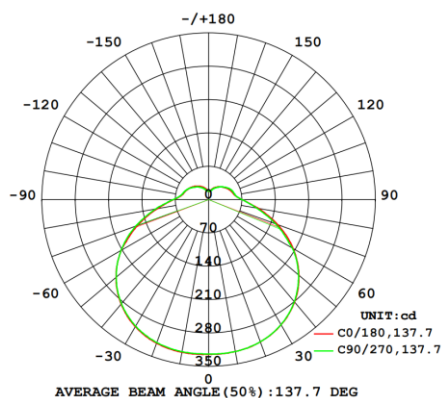

LED CCT & Wattage Tunable Ceiling Flush Mount Light

Specifications

Model No.	LS-CM44B
Input Power	6W/10W/15W
Lumen	1350-1800LM
Lumen Efficacy	95-120LM/W
Color Temperature	3000K, 4000K, 5000K
CRI	>80
Viewing Angle	120 Degree
Input Voltage	120VAC 50/60Hz
PF	≥0.9
THD	≤20%
Driver Brand	China brand driver
LED Brand	Samsung
LED Type	2835
LED QTY	48 PCS
Dimmer	/
Housing	Aluminum Alloy+PC
Housing Color	White
Waterproof Rating	IP20
Operating Temperature	-20°C TO 40°C
Operating Humidity	20%-90% RH
Storage Temperature	-40°C TO 80°C
Storage Humidity	10%-90% RH
Warranty Time	5 Years

Photometrics