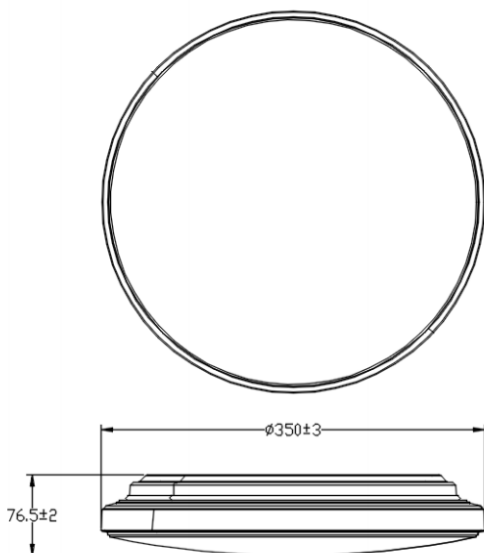

## Photometrics

## Dimensions

Model	Diameter	Height
LS-CM44B	$\varnothing 350 \pm 3$	$\varnothing 76.5 \pm 2$