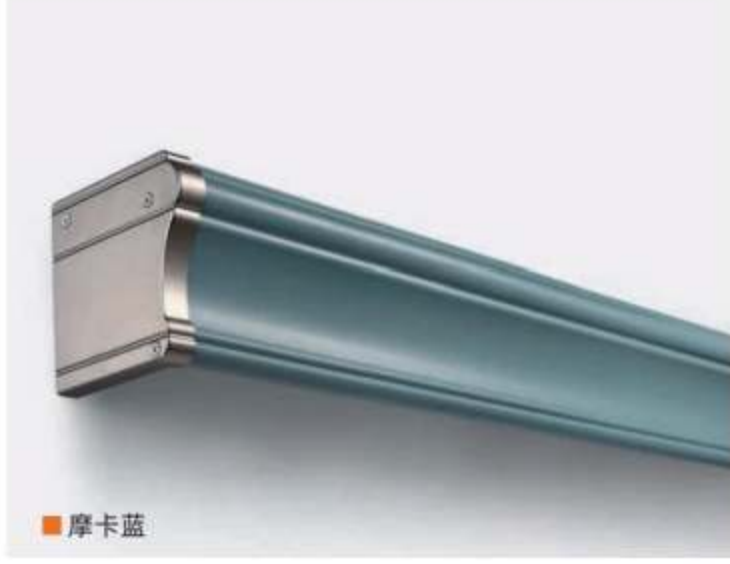

Material: aluminum
Process: Electrophoresis
Size: 6.7m/ pc

Faint reward

D300

Lawson heavy-duty square rail series

Can be equipped with snake curtain accessories

Material: aluminum

Process: electrophoresis process