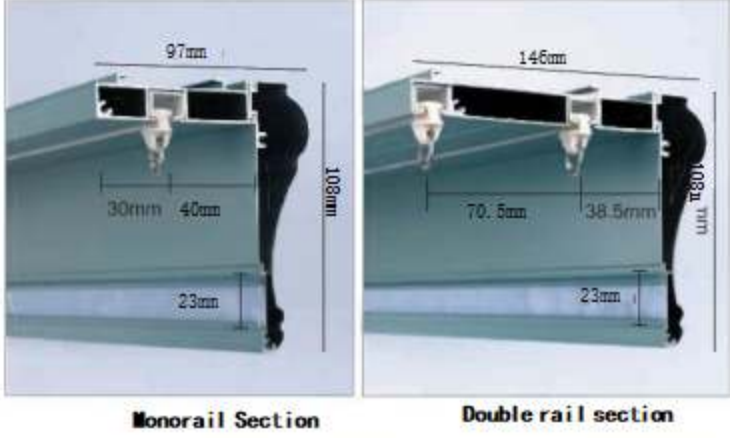

Material: aluminum
Process: Electrophoresis
Size: 6.7m/ pc

Faint reward

D300

Lawson heavy-duty square rail series

Can be equipped with snake curtain accessories

Material: aluminum

Process: electrophoresis process