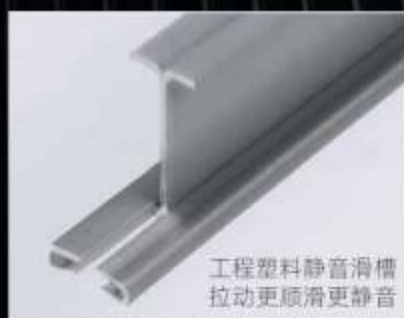

工程塑料静音滑槽
拉动更顺滑更静音

QW-010

Nanocomposite curved rail

Can be equipped with snake curtain a Nano-silent, straight and bendable

Material: aluminum alloy

Process: spraying

Size: 6.7m/ pc