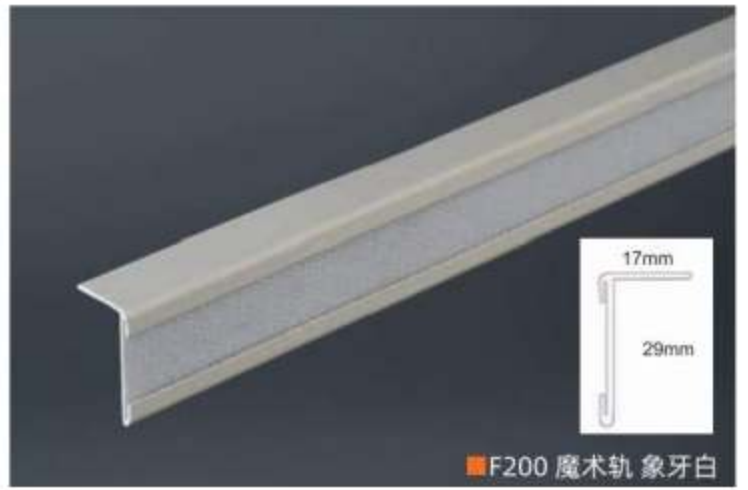

Section

Wheel /Seal

■ C100 Chinese rail ivory white

Section

Wheel/Seal

■ 180 Small curved rail ivory white

Magic rail series

KEEWO WINDOWDECOR