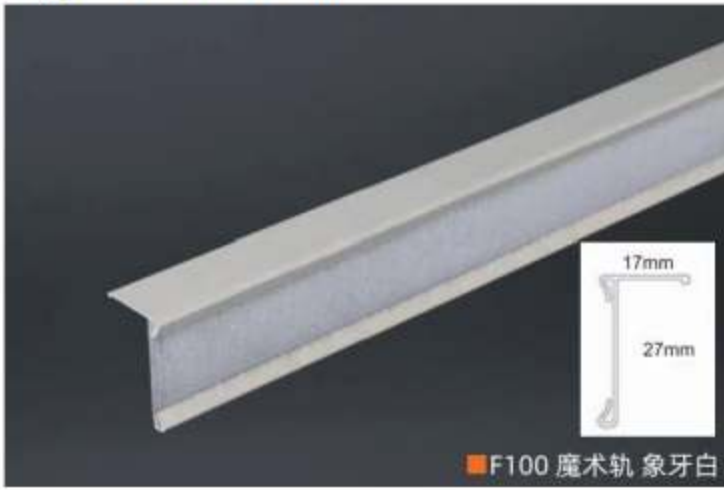

Section

Wheel /Seal

■ C100 Chinese rail ivory white

Section

Wheel/Seal

■ 180 Small curved rail ivory white

Magic rail series

KEEWO WINDOWDECOR