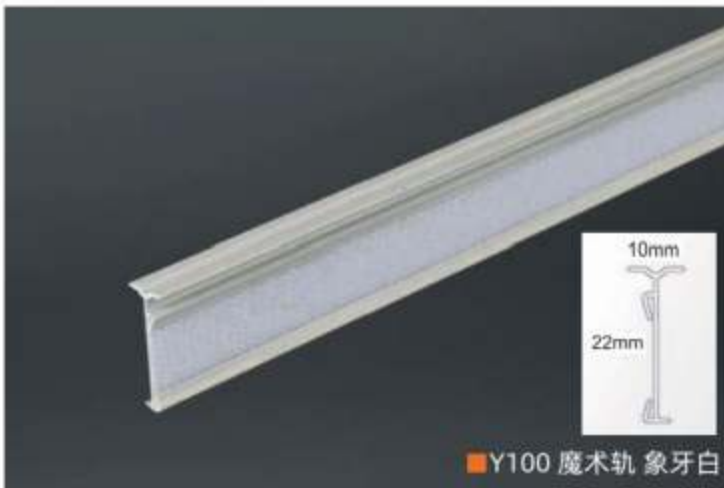

Section

Wheel /Seal

■ C100 Chinese rail ivory white

Section

Wheel/Seal

■ 180 Small curved rail ivory white

Magic rail series

KEEWO WINDOWDECOR