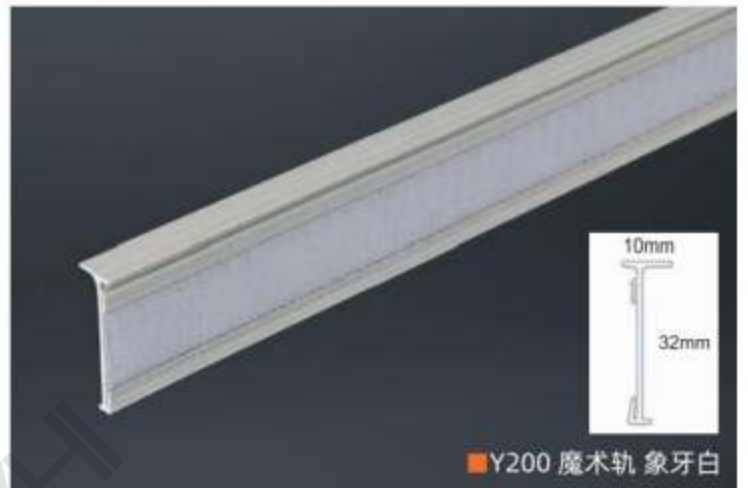

Section

Wheel /Seal

■ C100 Chinese rail ivory white

Section

Wheel/Seal

■ 180 Small curved rail ivory white

Magic rail series

KEEWO WINDOWDECOR