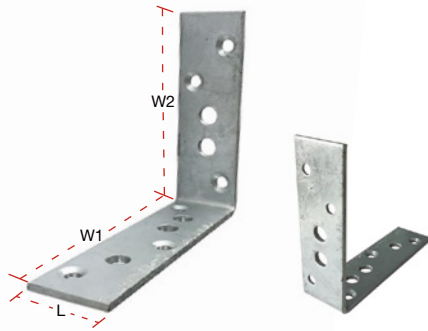

WIRE ROPE-S316-STRAND 7x19 ▶

EZI ORDER	DIAMETER	LENGTH
1-WR192	3.2mm	100m
1-WR194	4mm	100m

* Brands subject to availability

CONCRETE ACCESSORIES BUILDERS ANGLE

MORE THAN JUST LOW PRICE!

BAR CHAIR PLASTIC

EZI ORDER	SIZE
1-BC254	25/40mm
1-BC565	50/65mm
1-BC759	75/90mm

REINFORCING BRACKET GAL

EZI ORDER	THICKNESS	LxW1xW2
1-RB195	1.8mm	195x50x50mm
1-RB390	1.8mm	390x50x50mm

BUILDERS ANGLE HDG HDGM6 HOLES

EZI ORDER	THICKNESS	LxW1xW2
1-BA060	3mm	35x60x60mm
1-BA100	3mm	35x60x100mm
1-BA610	3mm	35x100x100mm
1-BA766	3mm	70x60x60mm

BUILDERS ANGLE HDG M6 HOLES

EZI ORDER	THICKNESS	LxW1xW2
1-BA140	2mm	140x40x40mm
1-BA230	2mm	230x40x40mm

BUILDERS ANGLE HDG M6 HOLES

EZI ORDER	THICKNESS	LxW1xW2
1-BA200	4mm	20x50x50mm
1-BA275	4mm	20x75x50mm
1-BA211	4mm	20x100x100mm
1-BA222	4mm	20x125x125mm
1-BA255	4mm	20x150x150mm
1-BA421	4mm	40x200x150mm

* Brands subject to availability

BUILDERS ANGLE

MORE THAN JUST LOW PRICE!

BUILDERS ANGLE HDG M6 & M10 HOLES

EZI ORDER	THICKNESS	LxW1xW2
1-BA511	4mm	50x150x125mm

BUILDERS ANGLE HDG M12 HOLES

EZI ORDER	THICKNESS	LxW1xW2
1-BA575	4mm	50x75x50mm