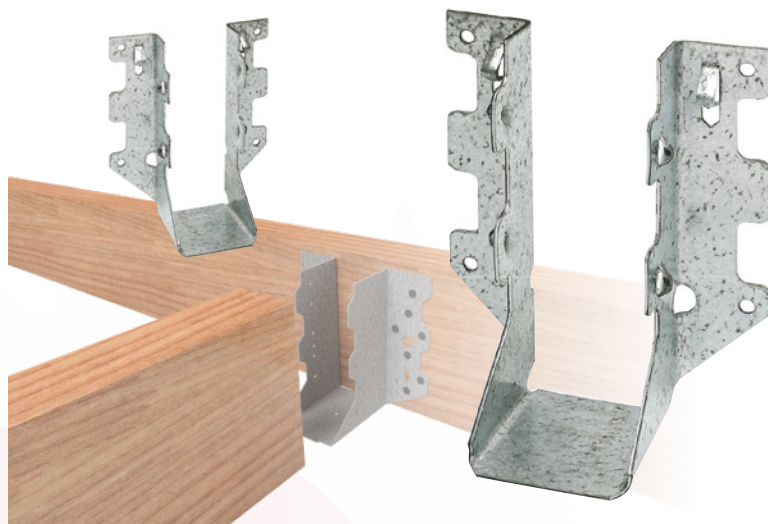

FRAMING CONNECTORS

MORE THAN JUST LOW PRICE!

TIMBER FRAMING CONNECTORS

JOIST HANGER ▶

EZI ORDER	SIZE
1-JH359	35x90mm
1-JH459	45x90mm
1-JH509	50x90mm
1-JH351	35x120mm
1-JH451	45x120mm
1-JH501	50x120mm
1-JH354	35x140mm
1-JH454	45x140mm
1-JH504	50x140mm
1-JH358	35x180mm
1-JH458	45x180mm
1-JH508	50x180mm
1-JH452	45x220mm
1-JH502	50x220mm

Wilmplex Pty Ltd
PROUDLY AUSTRALIAN

◀ JOIST HANGER HEAVY DUY

EZI ORDER	SIZE
1-JH149	140x90mm
1-JH189	180x90mm
1-JH229	220x90mm
1-JH309	300x90mm

JOIST HANGER S/S ▲

EZI ORDER	SIZE
1-JH350	35x90mm
1-JH450	45x90mm
1-JH550	55x90mm
1-JH352	35x120mm
1-JH412	45x120mm
1-JH552	55x120mm
1-JH409	40x190mm
1-JH490	45x190mm
1-JH590	50x190mm