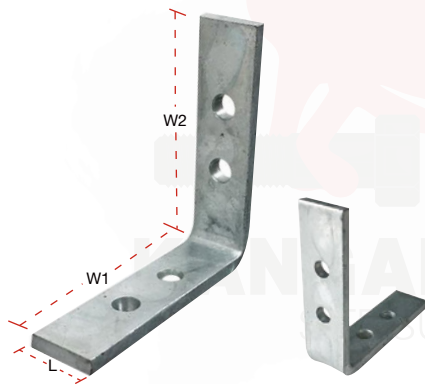

WIRE ROPE-S316-STRAND 7x19 ▶

EZI ORDER	DIAMETER	LENGTH
1-WR192	3.2mm	100m
1-WR194	4mm	100m

* Brands subject to availability

CONCRETE ACCESSORIES BUILDERS ANGLE

MORE THAN JUST LOW PRICE!

BAR CHAIR PLASTIC

EZI ORDER	SIZE
1-BC254	25/40mm
1-BC565	50/65mm
1-BC759	75/90mm

BUILDERS ANGLE HDG M6 HOLES

EZI ORDER	THICKNESS	LxW1xW2
1-BA140	2mm	140x40x40mm
1-BA230	2mm	230x40x40mm

BUILDERS ANGLE HDG M6 HOLES

EZI ORDER	THICKNESS	LxW1xW2
1-BA200	4mm	20x50x50mm
1-BA275	4mm	20x75x50mm
1-BA211	4mm	20x100x100mm
1-BA222	4mm	20x125x125mm
1-BA255	4mm	20x150x150mm
1-BA421	4mm	40x200x150mm

* Brands subject to availability

BUILDERS ANGLE

MORE THAN JUST LOW PRICE!

BUILDERS ANGLE HDG M6 & M10 HOLES

EZI ORDER	THICKNESS	LxW1xW2
1-BA511	4mm	50x150x125mm

BUILDERS ANGLE HDG M12 HOLES

EZI ORDER	THICKNESS	LxW1xW2
1-BA575	4mm	50x75x50mm

BUILDERS ANGLE HDG M6 HOLES

EZI ORDER	THICKNESS	LxW1xW2
1-BA677	5mm	20x75x75mm
1-BA617	5mm	20x100x75mm
1-BA611	5mm	20x125x100mm
1-BA652	5mm	20x150x125mm
1-BA625	5mm	25x200x150mm
1-BA620	5mm	25x250x200mm
1-BA644	5mm	40x40x40mm
1-BA645	5mm	40x50x50mm
1-BA647	5mm	40x75x75mm
1-BA648	5mm	40x80x80mm
1-BA641	5mm	40x100x100mm
1-BA655	5mm	40x150x150mm
1-BA642	5mm	40x200x200mm
1-BA624	5mm	40x250x200mm
1-BA643	5mm	40x300x250mm