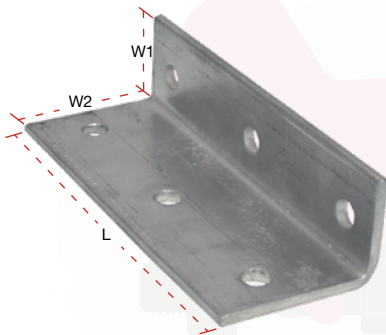

EZI ORDER	DIAMETER	LENGTH
1-TW095	1.57mm	95m

WIRE ROPE-S316-STRAND 1x19 ▶

EZI ORDER	DIAMETER	LENGTH
1-WR193	3.2mm	100m

WIRE ROPE-S316-STRAND 7x7 ▶

EZI ORDER	DIAMETER	LENGTH
1-WR721	2mm	100m
1-WR732	3.2mm	100m

WIRE ROPE-S316-STRAND 7x19 ▶

EZI ORDER	DIAMETER	LENGTH
1-WR192	3.2mm	100m
1-WR194	4mm	100m

* Brands subject to availability

CONCRETE ACCESSORIES BUILDERS ANGLE

MORE THAN JUST LOW PRICE!

BAR CHAIR PLASTIC

EZI ORDER	SIZE
1-BC254	25/40mm
1-BC565	50/65mm
1-BC759	75/90mm

REINFORCING BRACKET GAL

EZI ORDER	THICKNESS	LxW1xW2
1-RB195	1.8mm	195x50x50mm
1-RB390	1.8mm	390x50x50mm

BUILDERS ANGLE HDG HDGM6 HOLES

EZI ORDER	THICKNESS	LxW1xW2
1-BA060	3mm	35x60x60mm
1-BA100	3mm	35x60x100mm
1-BA610	3mm	35x100x100mm
1-BA766	3mm	70x60x60mm