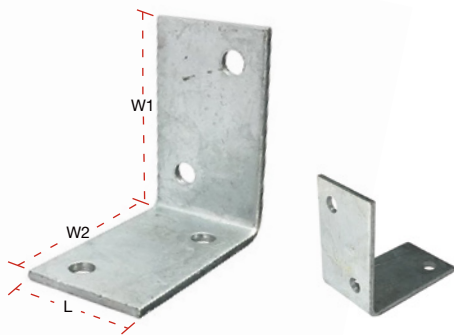

EZI ORDER	DIAMETER	LENGTH
1-TW095	1.57mm	95m

WIRE ROPE-S316-STRAND 1x19 ▶

EZI ORDER	DIAMETER	LENGTH
1-WR193	3.2mm	100m

WIRE ROPE-S316-STRAND 7x7 ▶

EZI ORDER	DIAMETER	LENGTH
1-WR721	2mm	100m
1-WR732	3.2mm	100m

WIRE ROPE-S316-STRAND 7x19 ▶

EZI ORDER	DIAMETER	LENGTH
1-WR192	3.2mm	100m
1-WR194	4mm	100m

* Brands subject to availability

CONCRETE ACCESSORIES BUILDERS ANGLE

MORE THAN JUST LOW PRICE!

BAR CHAIR PLASTIC

EZI ORDER	SIZE
1-BC254	25/40mm
1-BC565	50/65mm
1-BC759	75/90mm

REINFORCING BRACKET GAL

EZI ORDER	THICKNESS	LxW1xW2
1-RB195	1.8mm	195x50x50mm
1-RB390	1.8mm	390x50x50mm

BUILDERS ANGLE HDG HDGM6 HOLES

EZI ORDER	THICKNESS	LxW1xW2
1-BA060	3mm	35x60x60mm
1-BA100	3mm	35x60x100mm
1-BA610	3mm	35x100x100mm
1-BA766	3mm	70x60x60mm