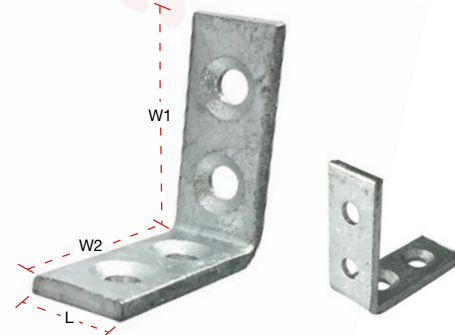

EZI ORDER	DIAMETER	LENGTH
1-TW095	1.57mm	95m

WIRE ROPE-S316-STRAND 1x19 ▶

EZI ORDER	DIAMETER	LENGTH
1-WR193	3.2mm	100m

WIRE ROPE-S316-STRAND 7x7 ▶

EZI ORDER	DIAMETER	LENGTH
1-WR721	2mm	100m
1-WR732	3.2mm	100m

WIRE ROPE-S316-STRAND 7x19 ▶

EZI ORDER	DIAMETER	LENGTH
1-WR192	3.2mm	100m
1-WR194	4mm	100m

* Brands subject to availability

CONCRETE ACCESSORIES BUILDERS ANGLE

MORE THAN JUST LOW PRICE!

BAR CHAIR PLASTIC

EZI ORDER	SIZE
1-BC254	25/40mm
1-BC565	50/65mm
1-BC759	75/90mm

REINFORCING BRACKET GAL

EZI ORDER	THICKNESS	LxW1xW2
1-RB195	1.8mm	195x50x50mm
1-RB390	1.8mm	390x50x50mm

BUILDERS ANGLE HDG HDGM6 HOLES

EZI ORDER	THICKNESS	LxW1xW2
1-BA060	3mm	35x60x60mm
1-BA100	3mm	35x60x100mm
1-BA610	3mm	35x100x100mm
1-BA766	3mm	70x60x60mm

BUILDERS ANGLE HDG M6 HOLES

EZI ORDER	THICKNESS	LxW1xW2
1-BA140	2mm	140x40x40mm
1-BA230	2mm	230x40x40mm

BUILDERS ANGLE HDG M6 HOLES

EZI ORDER	THICKNESS	LxW1xW2
1-BA200	4mm	20x50x50mm
1-BA275	4mm	20x75x50mm
1-BA211	4mm	20x100x100mm
1-BA222	4mm	20x125x125mm
1-BA255	4mm	20x150x150mm
1-BA421	4mm	40x200x150mm