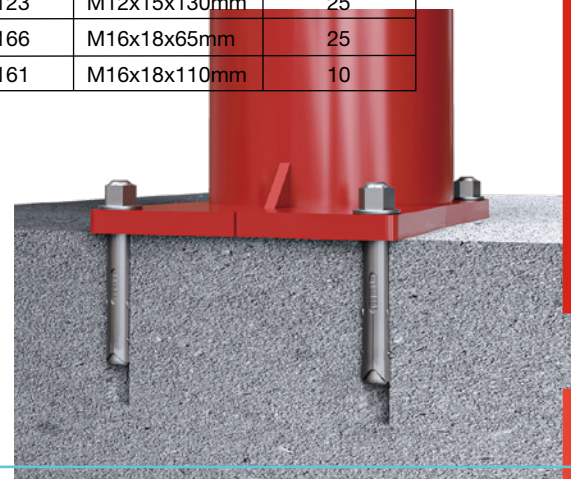

EZI ORDER	SIZE	QTY.
4-HS840	M8x10x40mm	100
4-HS865	M8x10x65mm	50
4-HS885	M8x10x85mm	50
4-HS104	M10x12x40mm	50
4-HS105	M10x12x50mm	50
4-HS106	M10x12x60mm	50
4-HS107	M10x12x75mm	50
4-HS101	M10x12x100mm	50
4-HS126	M12x15x60mm	50
4-HS127	M12x15x75mm	25
4-HS100	M12x15x100mm	25
4-HS123	M12x15x130mm	25
4-HS166	M16x18x65mm	25
4-HS161	M16x18x110mm	10