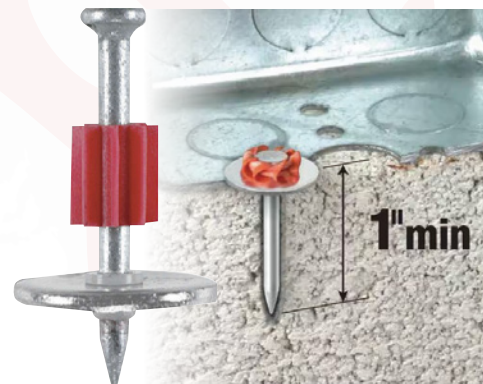

ACTUATED DRIVE PINS WASHERED

EZI ORDER	SIZE	QTY.
3-AP325	8x25mm	100
3-AP332	8x32mm	100