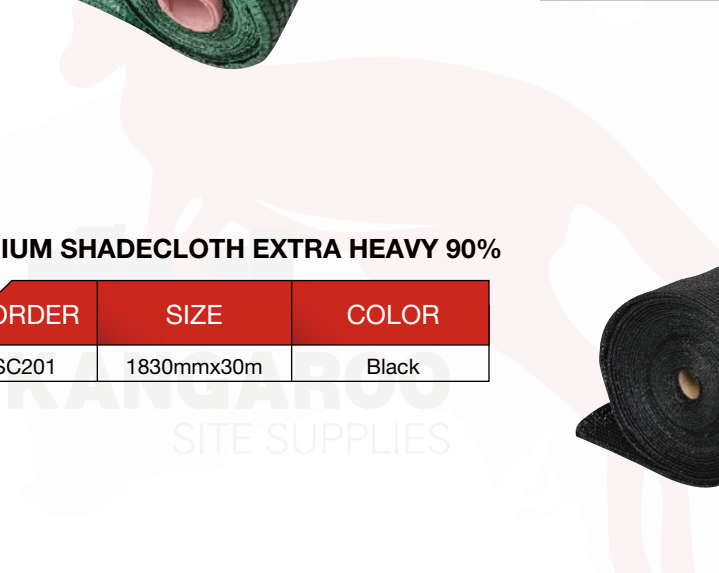

PREMIUM SHADECLOTH EXTRA HEAVY 90%

EZI ORDER	SIZE	COLOR
2-SC201	1830mmx30m	Black

* Brands subject to availability