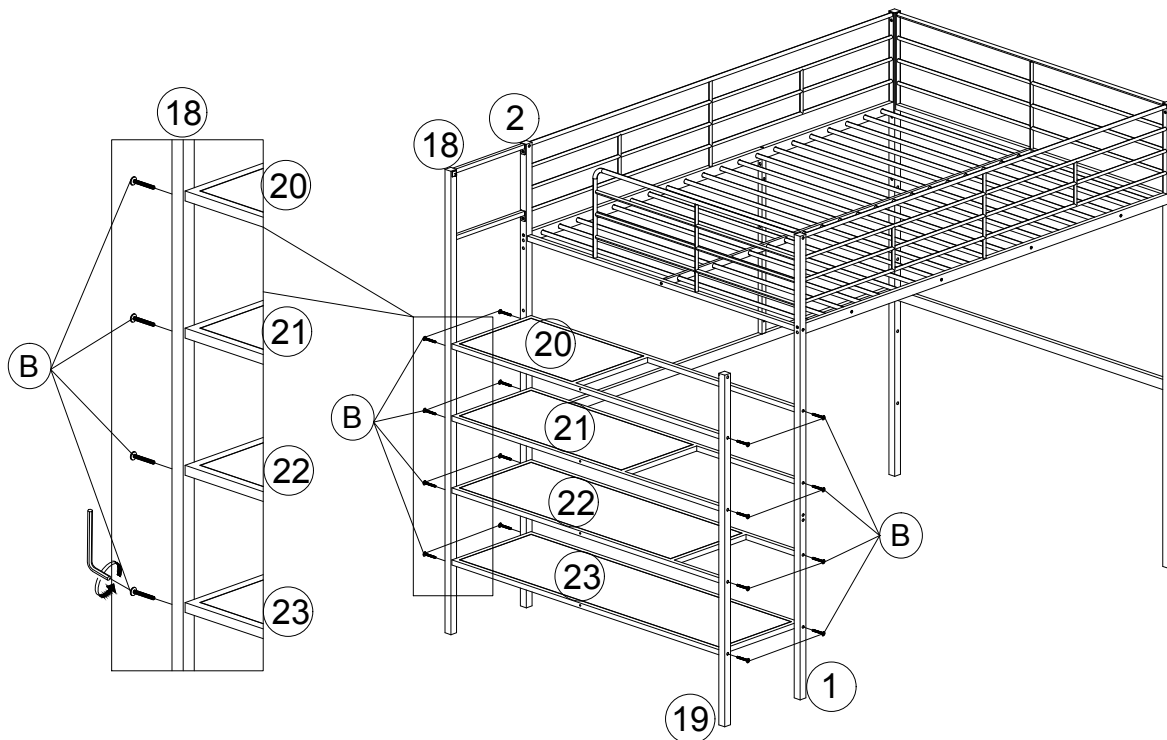

LOFT BED WITH SHELF

ASSEMBLY INSTRUCTIONS

ITEM: MF310542/MF310543/MF310544

STEP 5

E		1/4*18	4 pcs

STEP 6

B		1/4*50	16 pcs