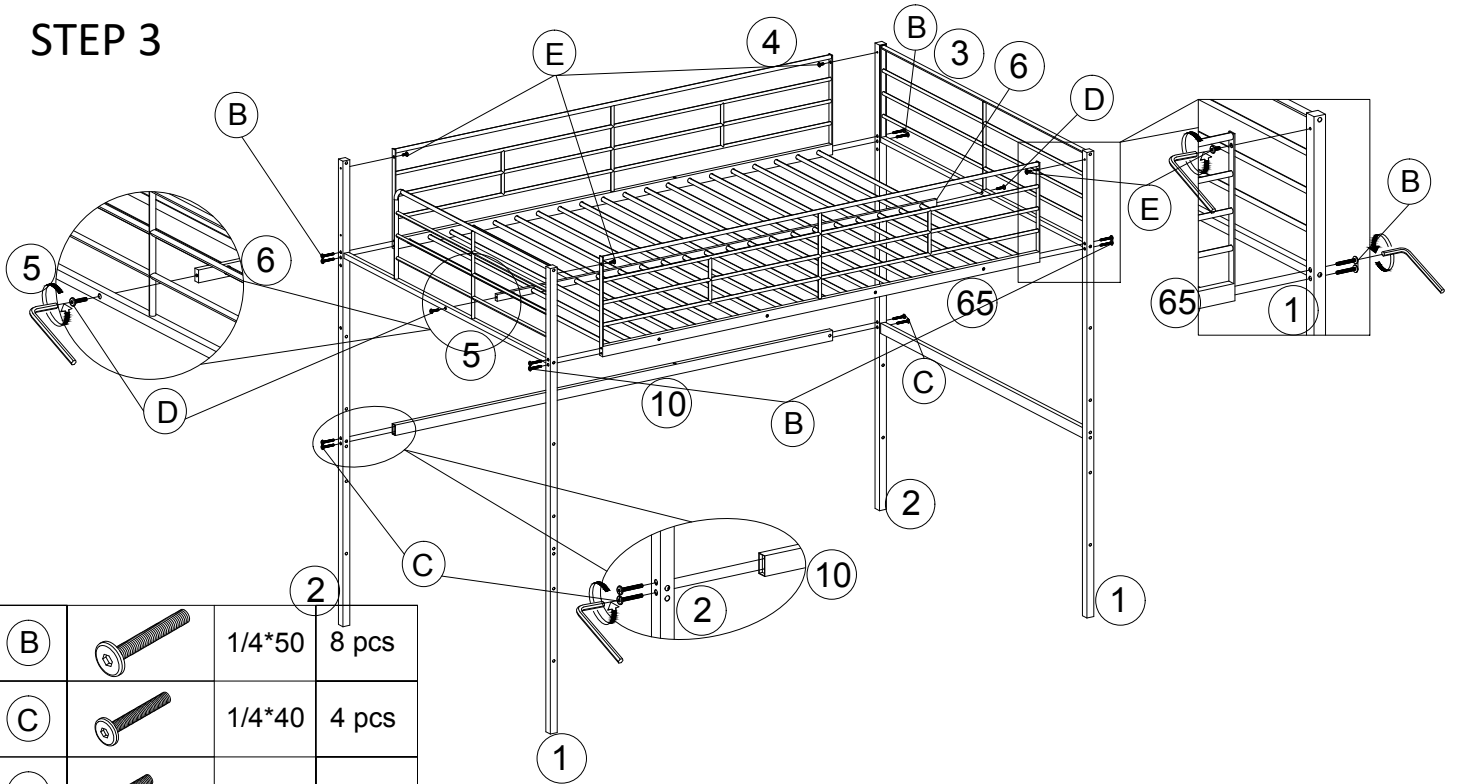

LOFT BED WITH SHELF

ASSEMBLY INSTRUCTIONS

ITEM: MF310542/MF310543/MF310544

STEP 3

(B)		1/4*50	8 pcs
(C)		1/4*40	4 pcs
(D)		1/4*32	2 pcs
(E)		1/4*18	4 pcs

STEP 4