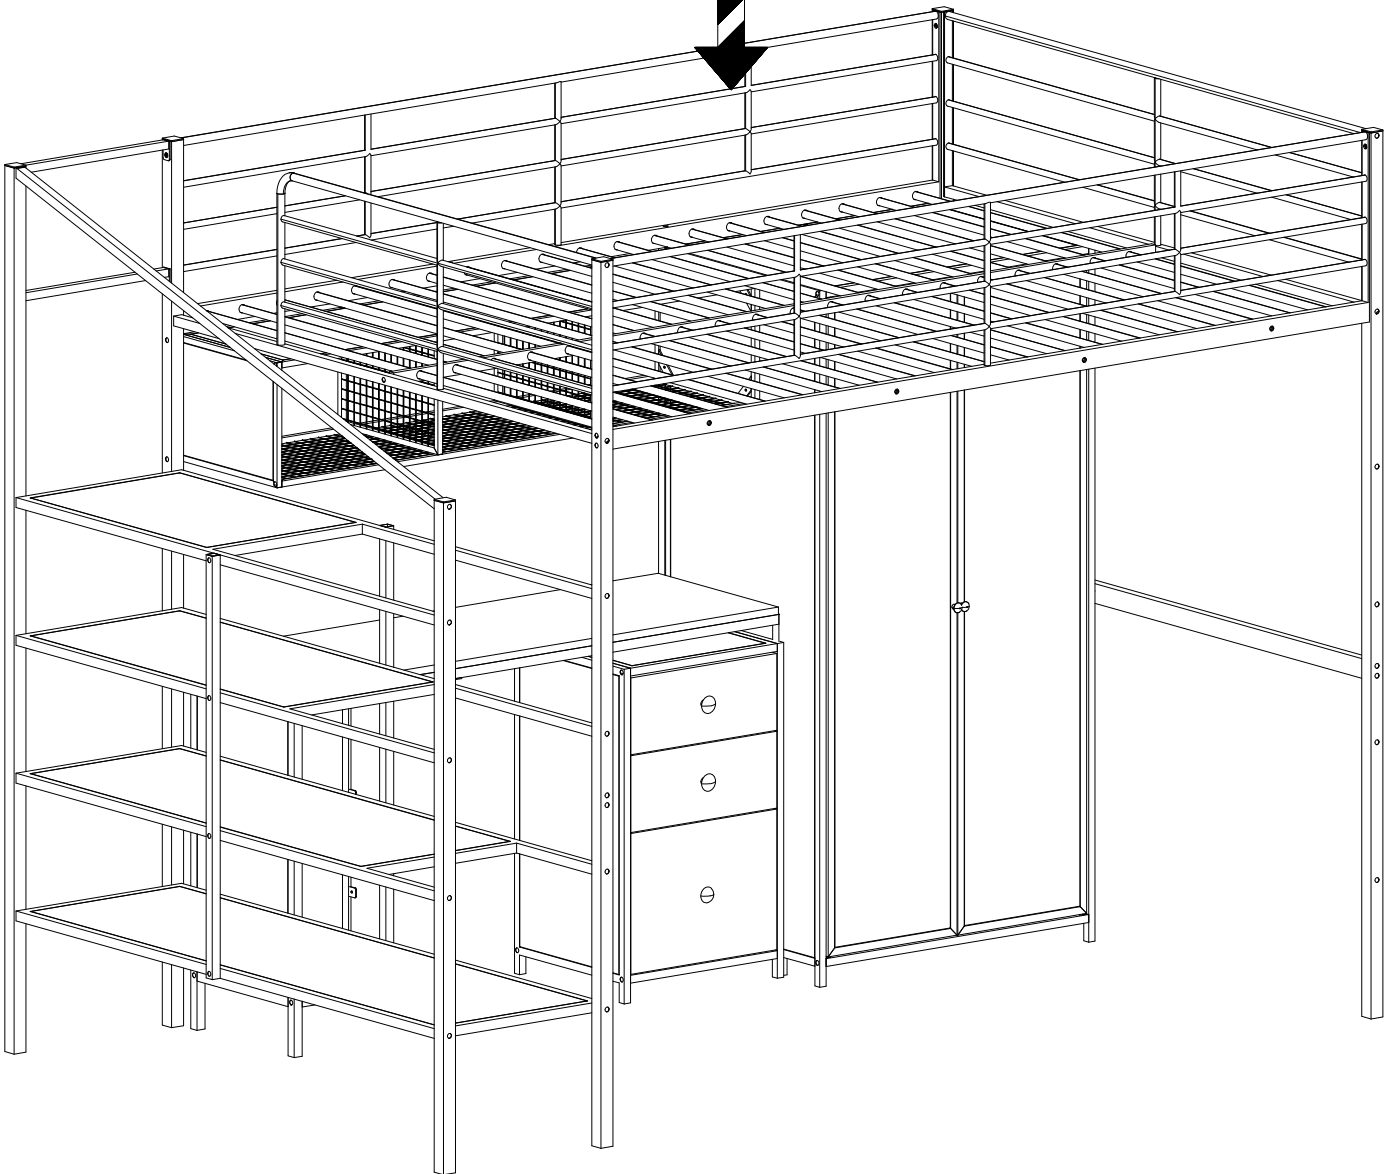

ASSEMBLY INSTRUCTIONS

SKU CODE: MF310542/MF310543/MF310544

Weight Limits: 250 lbs