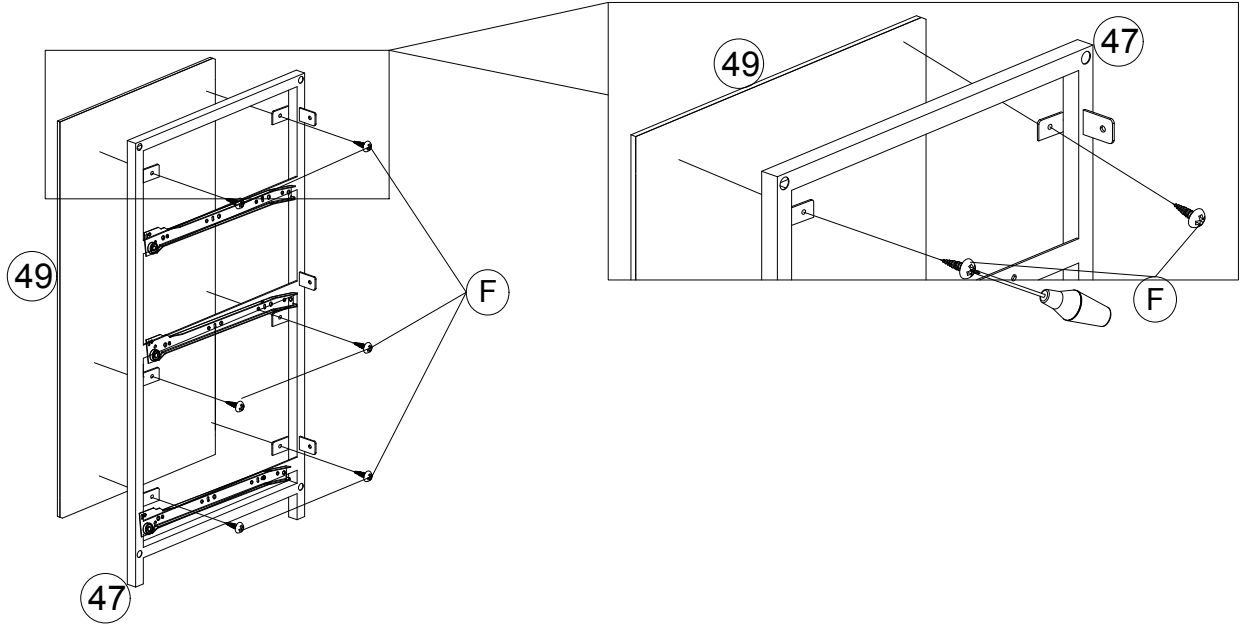

LOFT BED WITH SHELF

ASSEMBLY INSTRUCTIONS

ITEM: MF310542/MF310543/MF310544

STEP 35

(F)		#8*10	6 pcs

STEP 36