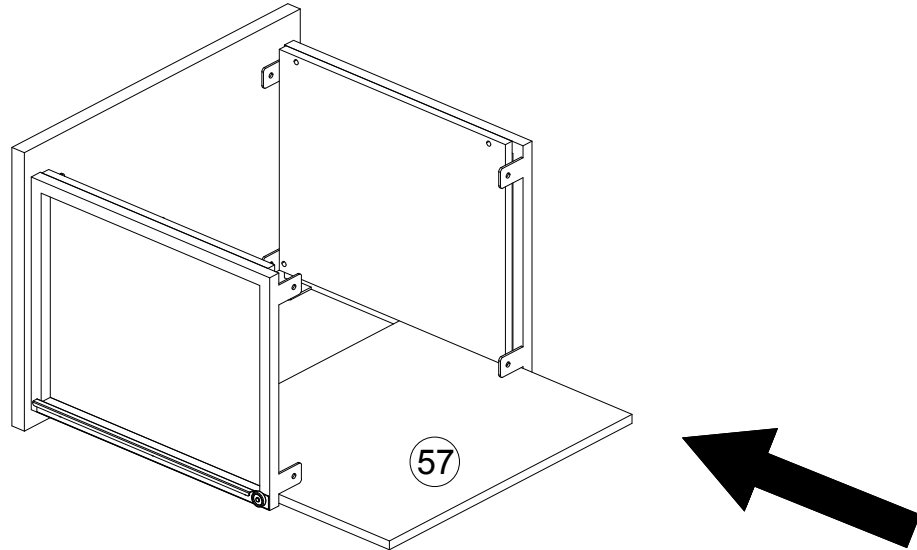

STEP 41

(H)		JPMT 4.2X20	3 pcs
-----	---	-------------	-------

STEP 42

(F)		#8*10	4 pcs
(G)		5/32*25	1 pc
(I)		cabinet knob	1 pc

LOFT BED WITH SHELF

ASSEMBLY INSTRUCTIONS

ITEM: MF310542/MF310543/MF310544

STEP 43