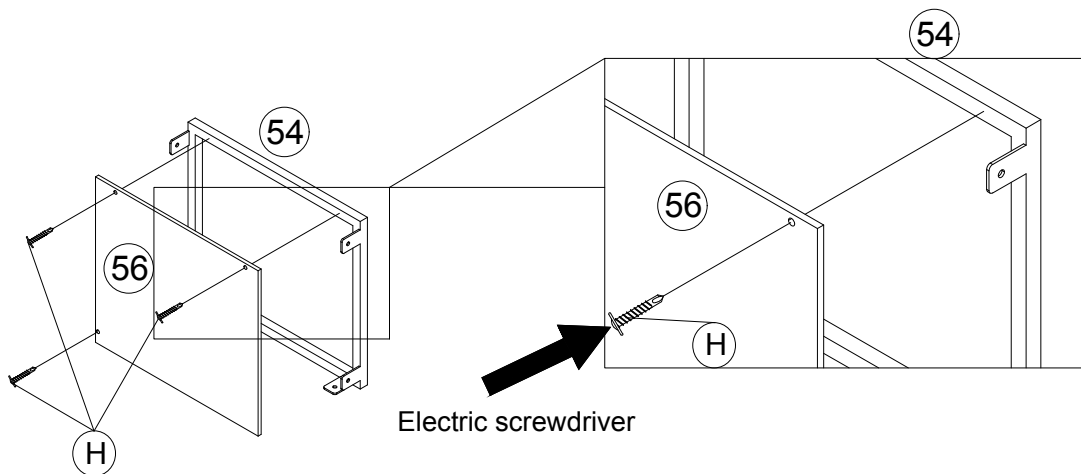

LOFT BED WITH SHELF

ASSEMBLY INSTRUCTIONS

ITEM: MF310542/MF310543/MF310544

STEP 39

(F)		#8*10	6 pcs

STEP 40

(H)		JPMT 4.2X20	3 pcs