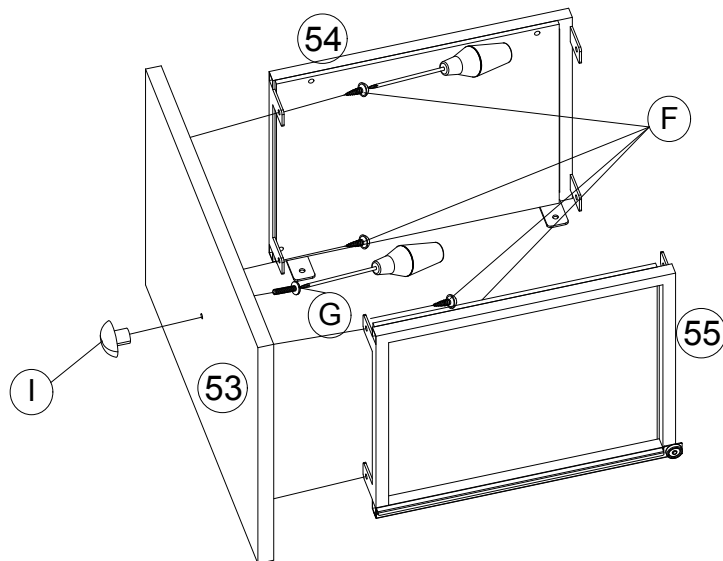

(F)		#8*10	4 pcs
(G)		5/32*25	1 pc
(I)		cabinet knob	1 pc