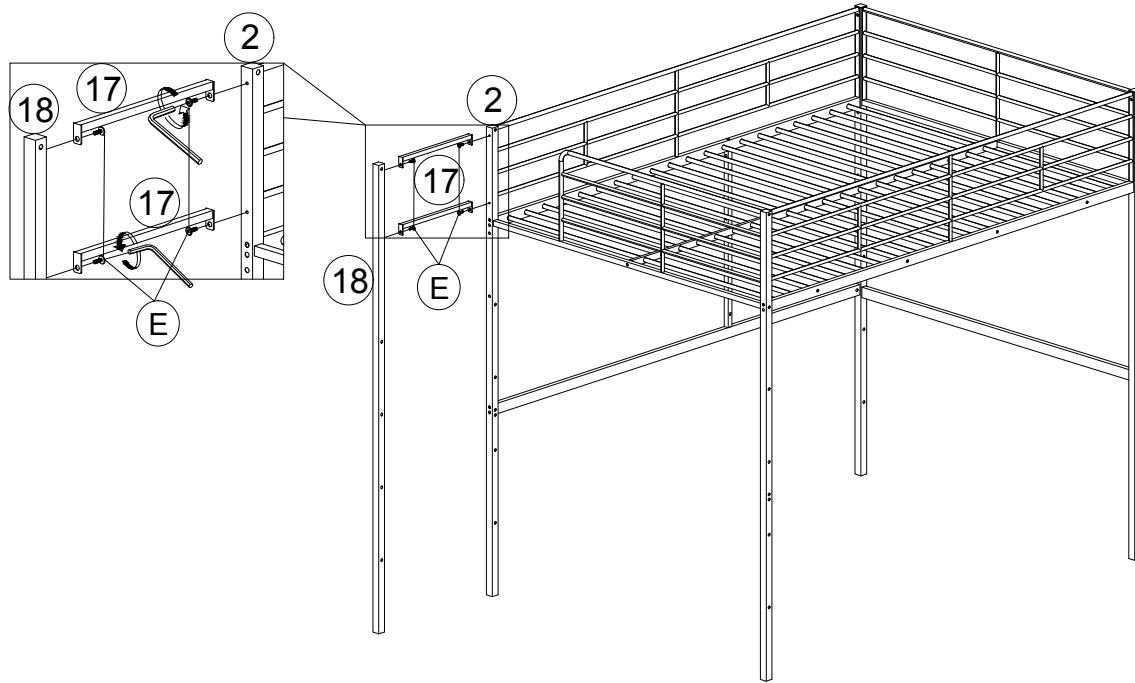

LOFT BED WITH SHELF

ASSEMBLY INSTRUCTIONS

ITEM: MF310542/MF310543/MF310544

STEP 5