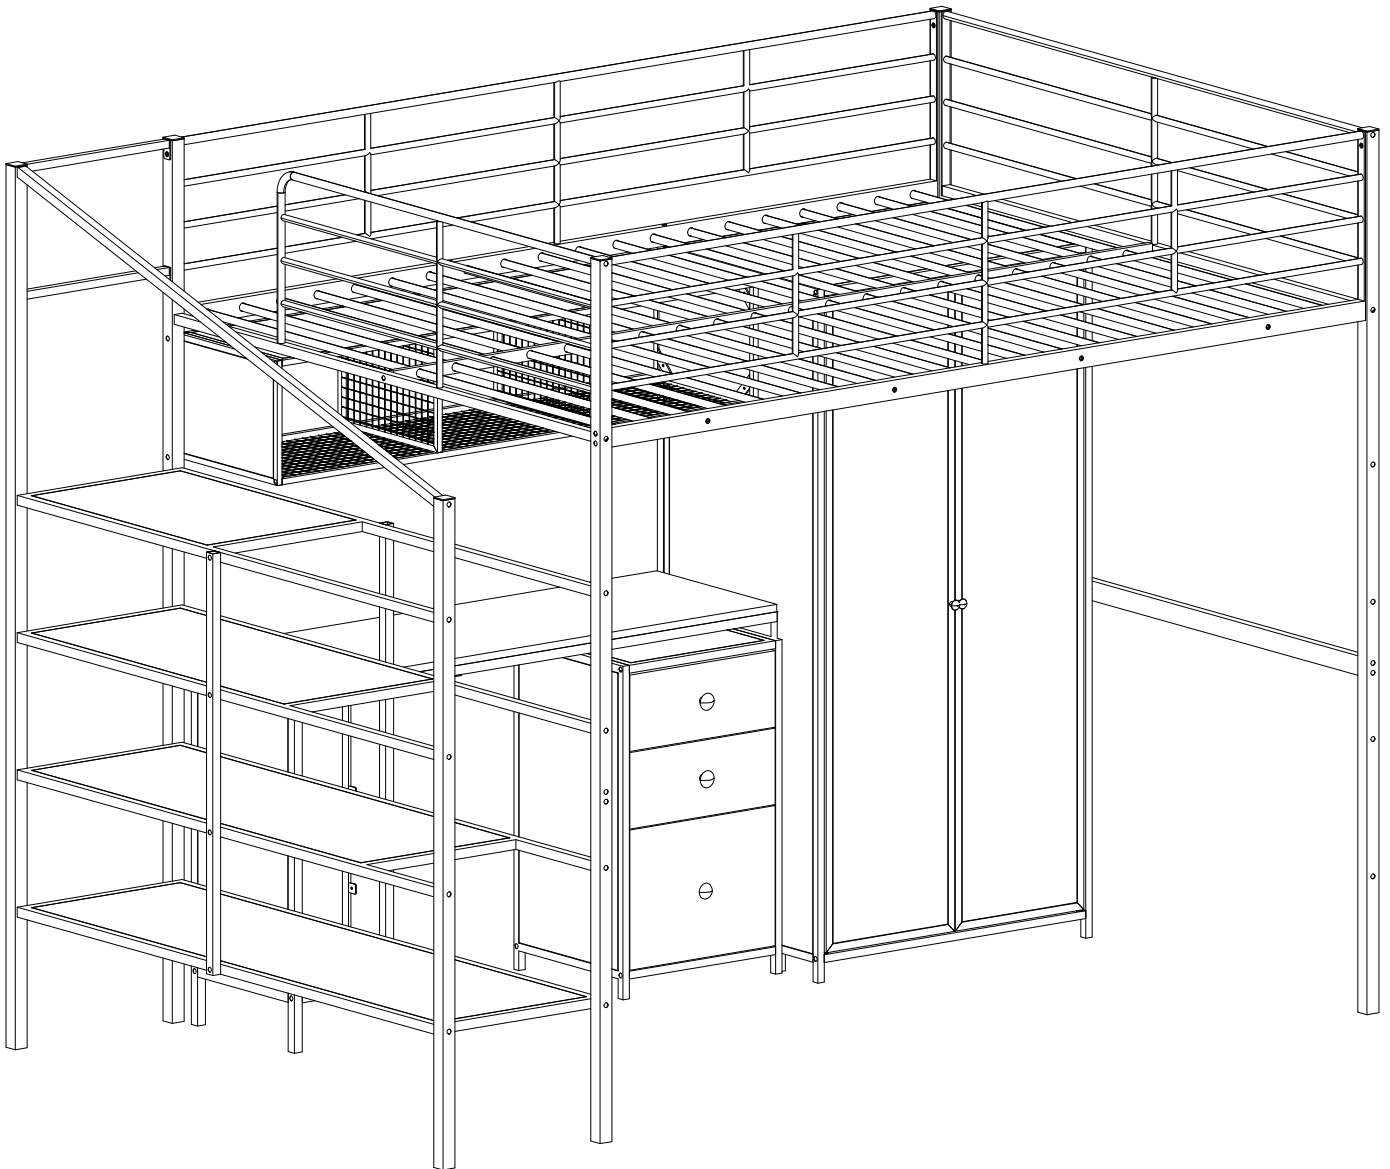

ASSEMBLY INSTRUCTIONS

LOFT BED WITH SHELF

Thank you for purchasing this quality product. Be sure to check all packing material carefully for small parts which may have come loose inside the carton during shipment. Separate, identify and count all parts and hardware.

Compare with the parts list to be sure all parts are present.

"DO NOT TIGHTEN SCREWS UNTIL COMPLETELY ASSEMBLED"