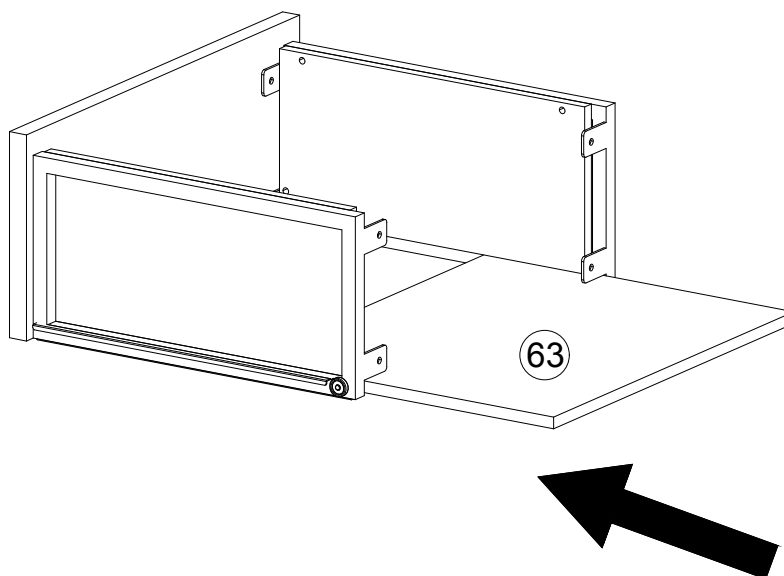

STEP 47

x2

G		5/32*25	1 pc x2
F		#8*10	4 pcs x2
I		cabinet knob	1 pc x2

STEP 48

X2

LOFT BED WITH SHELF

ASSEMBLY INSTRUCTIONS

ITEM: MF310542/MF310543/MF310544