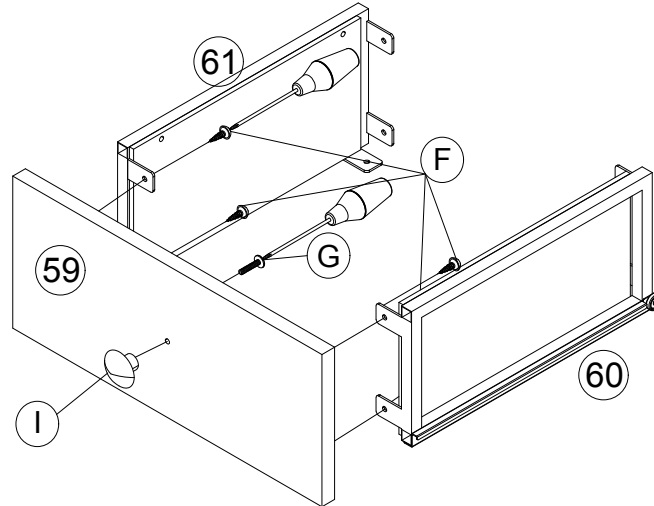

LOFT BED WITH SHELF

ASSEMBLY INSTRUCTIONS

ITEM: MF310542/MF310543/MF310544

STEP 47

x2