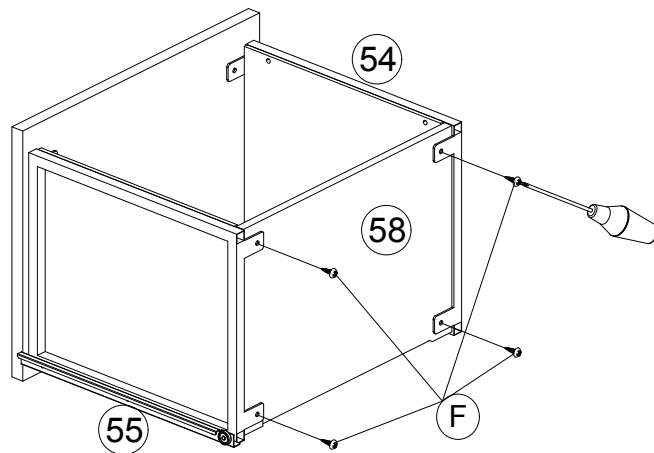

LOFT BED WITH SHELF

ASSEMBLY INSTRUCTIONS

ITEM: MF310542/MF310543/MF310544

STEP 43

STEP 44

F

#8*10

4 pcs