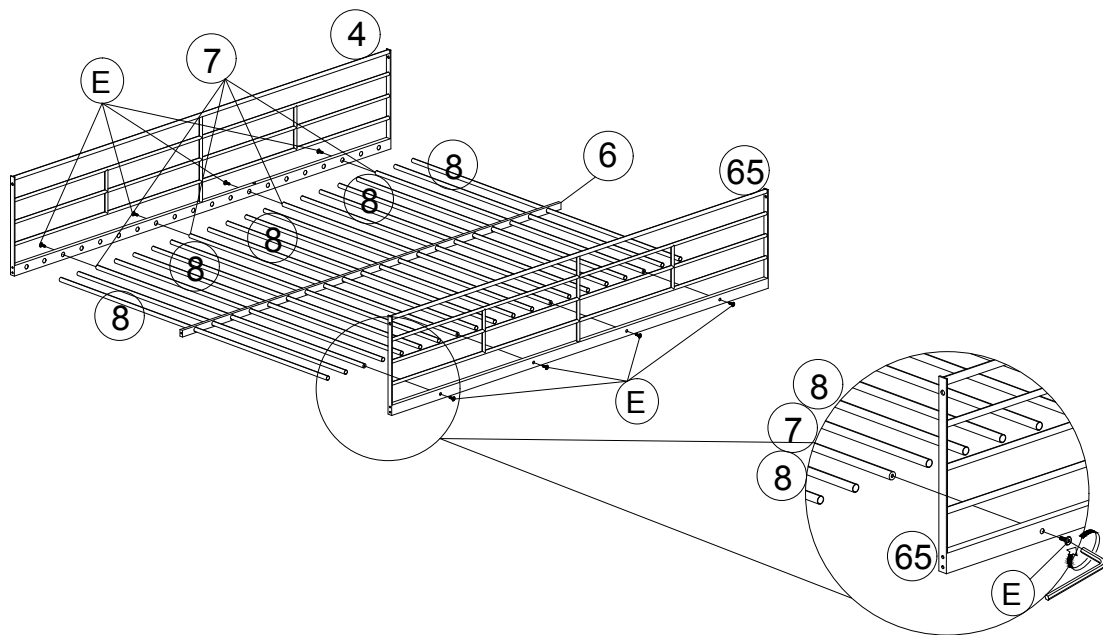

LOFT BED WITH SHELF

ASSEMBLY INSTRUCTIONS

ITEM: MF310542/MF310543/MF310544

STEP 1

B		1/4*50	11 pcs
---	---	--------	--------

STEP 2

E		1/4*18	8 pcs
---	---	--------	-------

LOFT BED WITH SHELF