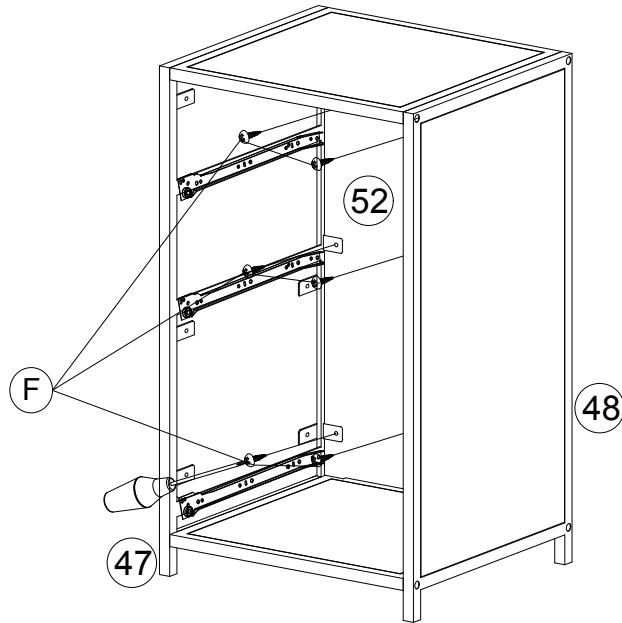

LOFT BED WITH SHELF

ASSEMBLY INSTRUCTIONS

ITEM: MF310542/MF310543/MF310544

STEP 39