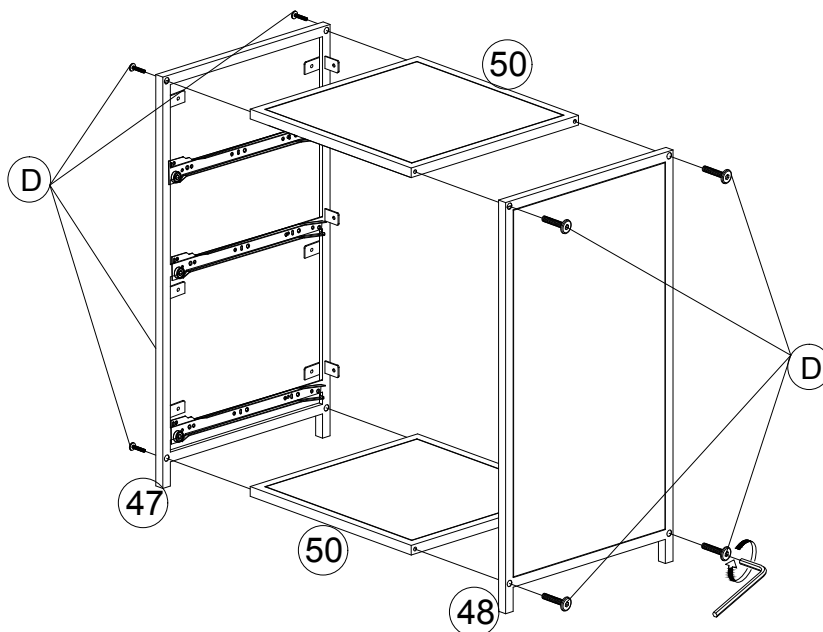

ITEM: MF310542/MF310543/MF310544

STEP 37

x2

F		#8*10	4 pc x2
---	---	-------	---------

STEP 38

D		1/4*32	8 pcs
---	---	--------	-------

LOFT BED WITH SHELF

ASSEMBLY INSTRUCTIONS