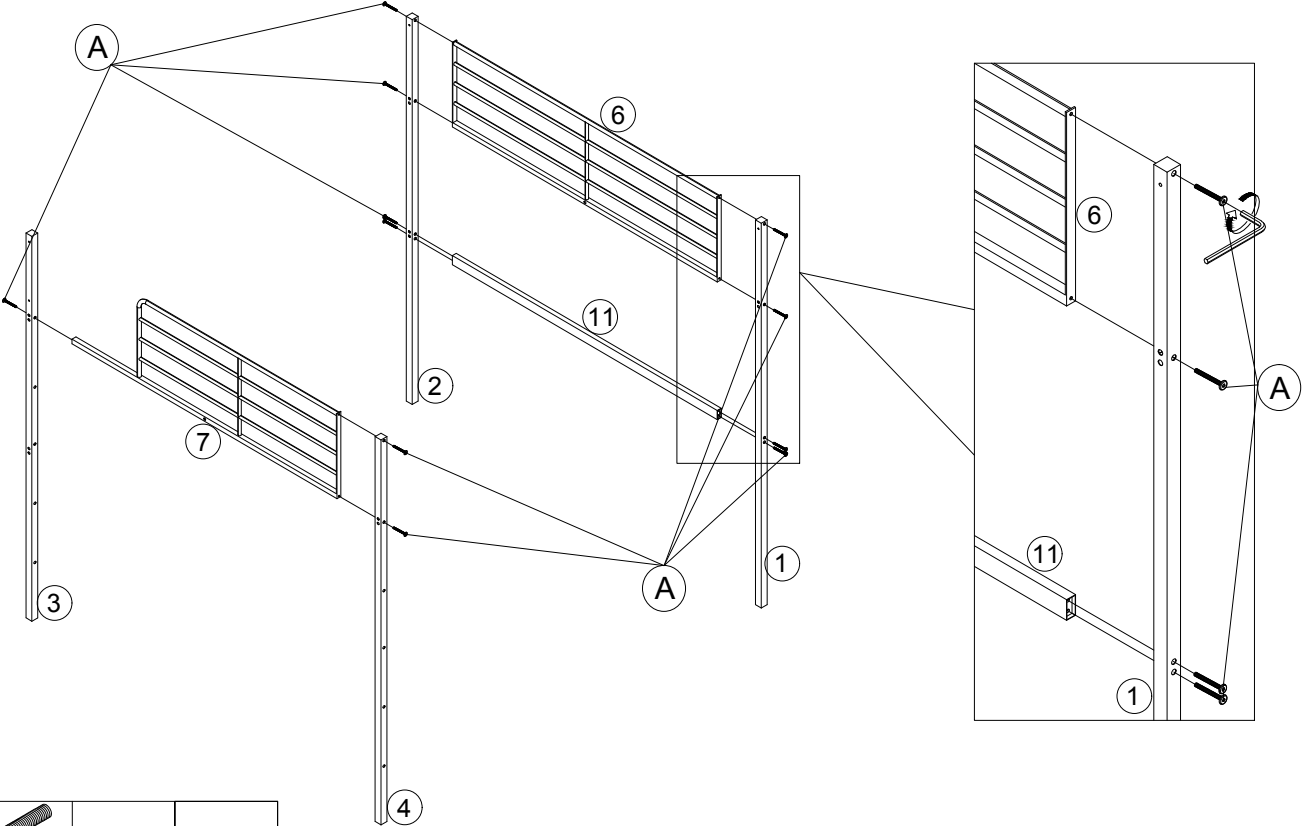

LOFT BED

ASSEMBLY INSTRUCTIONS

ITEM: MF309413/MF309414

STEP 1

A		1/4*50	11 pcs
---	---	--------	--------

STEP 2

D		1/4*18	8 pcs
---	---	--------	-------

LOFT BED