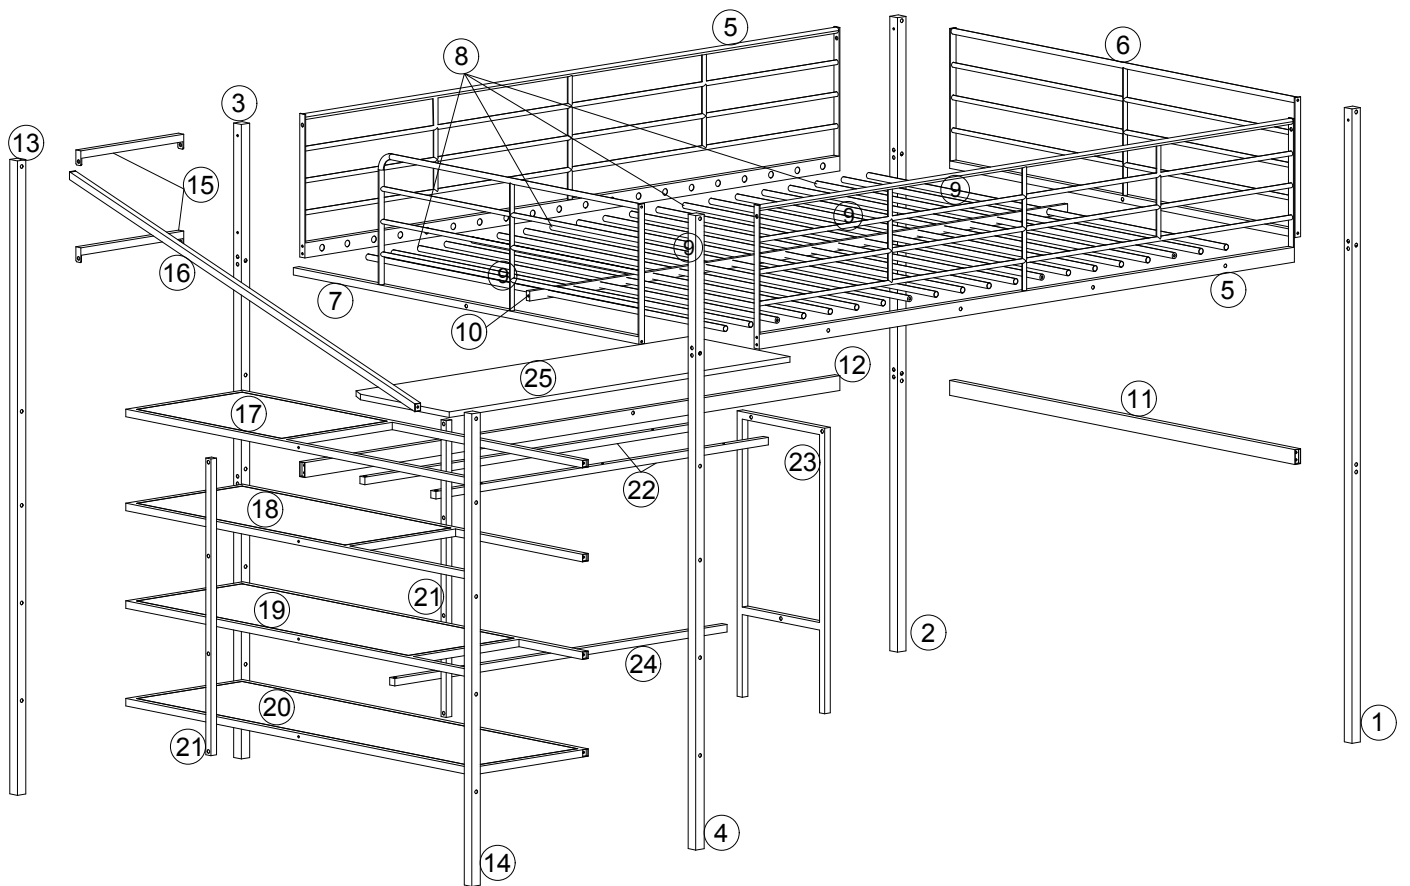

Detail View

LOFT BED

IMPORTANT:
PLEASE READ INSTRUCTION BEFORE STARTING THE ASSEMBLY