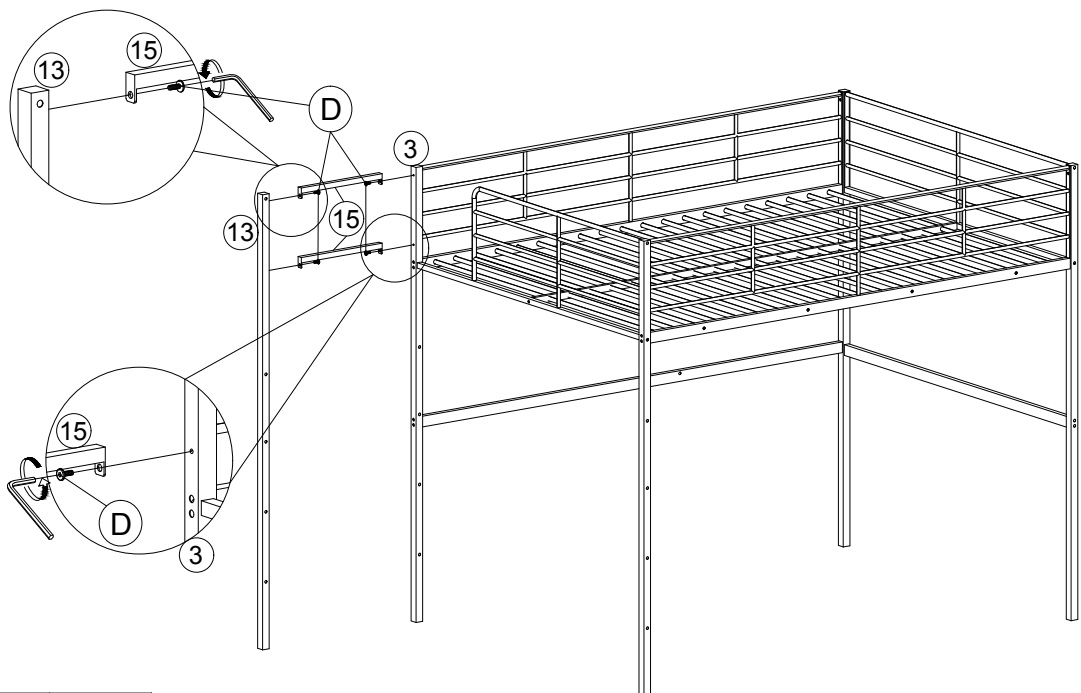

ASSEMBLY INSTRUCTIONS

ITEM: MF309413/MF309414

STEP 3

A		1/4*50	12 pcs
C		1/4*32	2 pcs
D		1/4*18	4 pcs

STEP 4

D		1/4*18	4 pcs
---	---	--------	-------

LOFT BED

ASSEMBLY INSTRUCTIONS

ITEM: MF309413/MF309414

STEP 5

A		1/4*50	16 pcs
---	---	--------	--------

STEP 6

B		1/4*40	2 pcs
C		1/4*32	8 pcs

LOFT BED

ASSEMBLY INSTRUCTIONS

ITEM: MF309413/MF309414