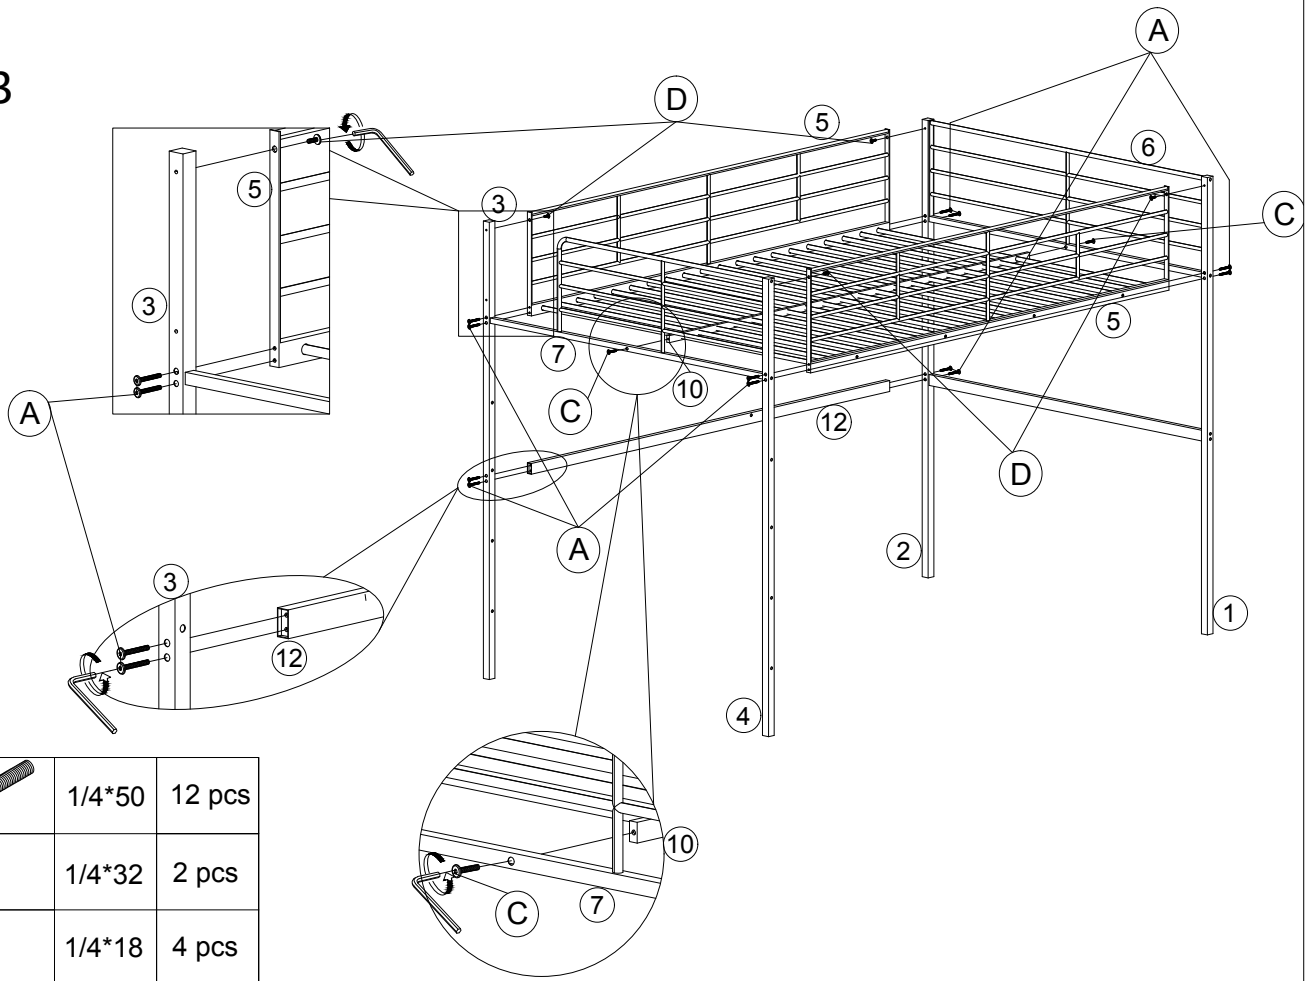

LOFT BED

ASSEMBLY INSTRUCTIONS

ITEM: MF309413/MF309414

STEP 1

A		1/4*50	11 pcs
---	---	--------	--------

STEP 2

D		1/4*18	8 pcs
---	---	--------	-------

LOFT BED

ASSEMBLY INSTRUCTIONS

ITEM: MF309413/MF309414

STEP 3

A		1/4*50	12 pcs
C		1/4*32	2 pcs
D		1/4*18	4 pcs

STEP 4

D		1/4*18	4 pcs
---	---	--------	-------

LOFT BED

ASSEMBLY INSTRUCTIONS