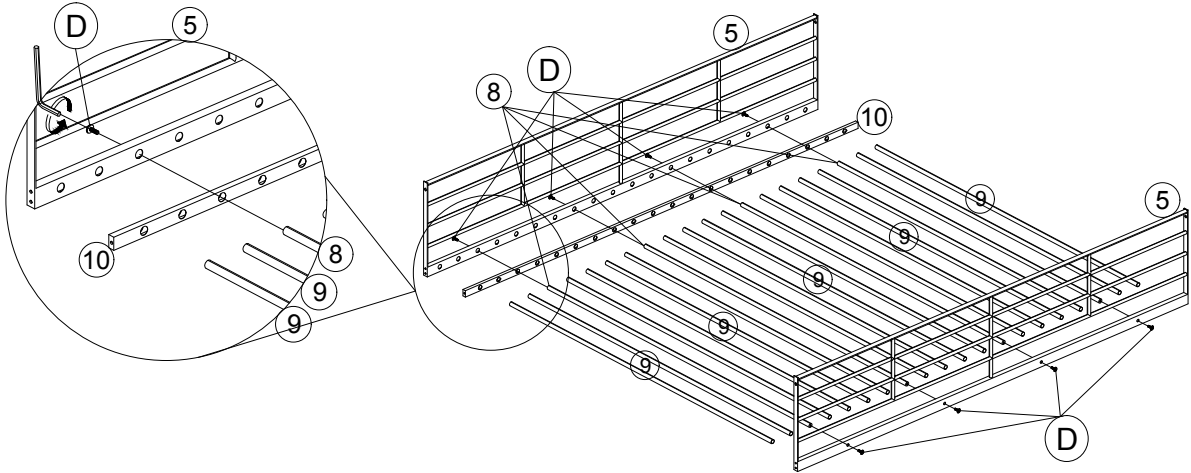

LOFT BED

ASSEMBLY INSTRUCTIONS

ITEM: MF309413/MF309414

STEP 1

A		1/4*50	11 pcs
---	---	--------	--------

STEP 2

D		1/4*18	8 pcs
---	---	--------	-------

LOFT BED