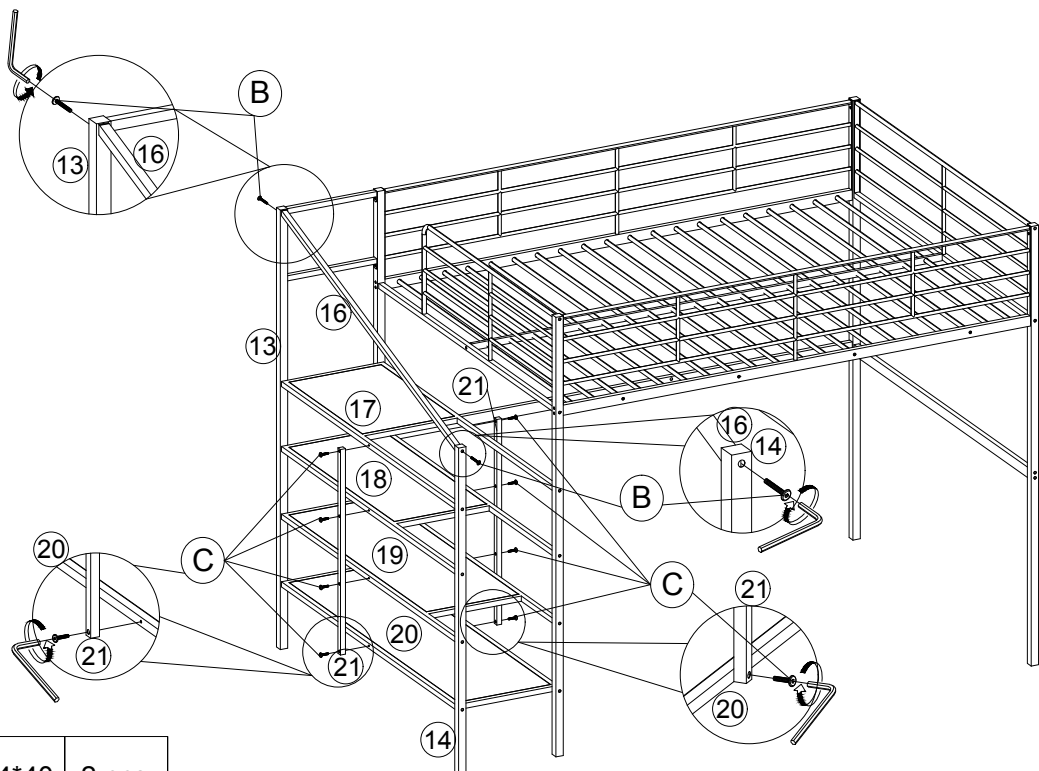

LOFT BED

ASSEMBLY INSTRUCTIONS

ITEM: MF309413/MF309414

STEP 1

A		1/4*50	11 pcs
---	---	--------	--------

STEP 2

D		1/4*18	8 pcs
---	---	--------	-------

LOFT BED

ASSEMBLY INSTRUCTIONS

ITEM: MF309413/MF309414

STEP 3

A		1/4*50	12 pcs
C		1/4*32	2 pcs
D		1/4*18	4 pcs

STEP 4

D		1/4*18	4 pcs
---	---	--------	-------

LOFT BED

ASSEMBLY INSTRUCTIONS

ITEM: MF309413/MF309414

STEP 5

A		1/4*50	16 pcs
---	---	--------	--------

STEP 6

B		1/4*40	2 pcs
C		1/4*32	8 pcs

LOFT BED

ASSEMBLY INSTRUCTIONS

ITEM: MF309413/MF309414