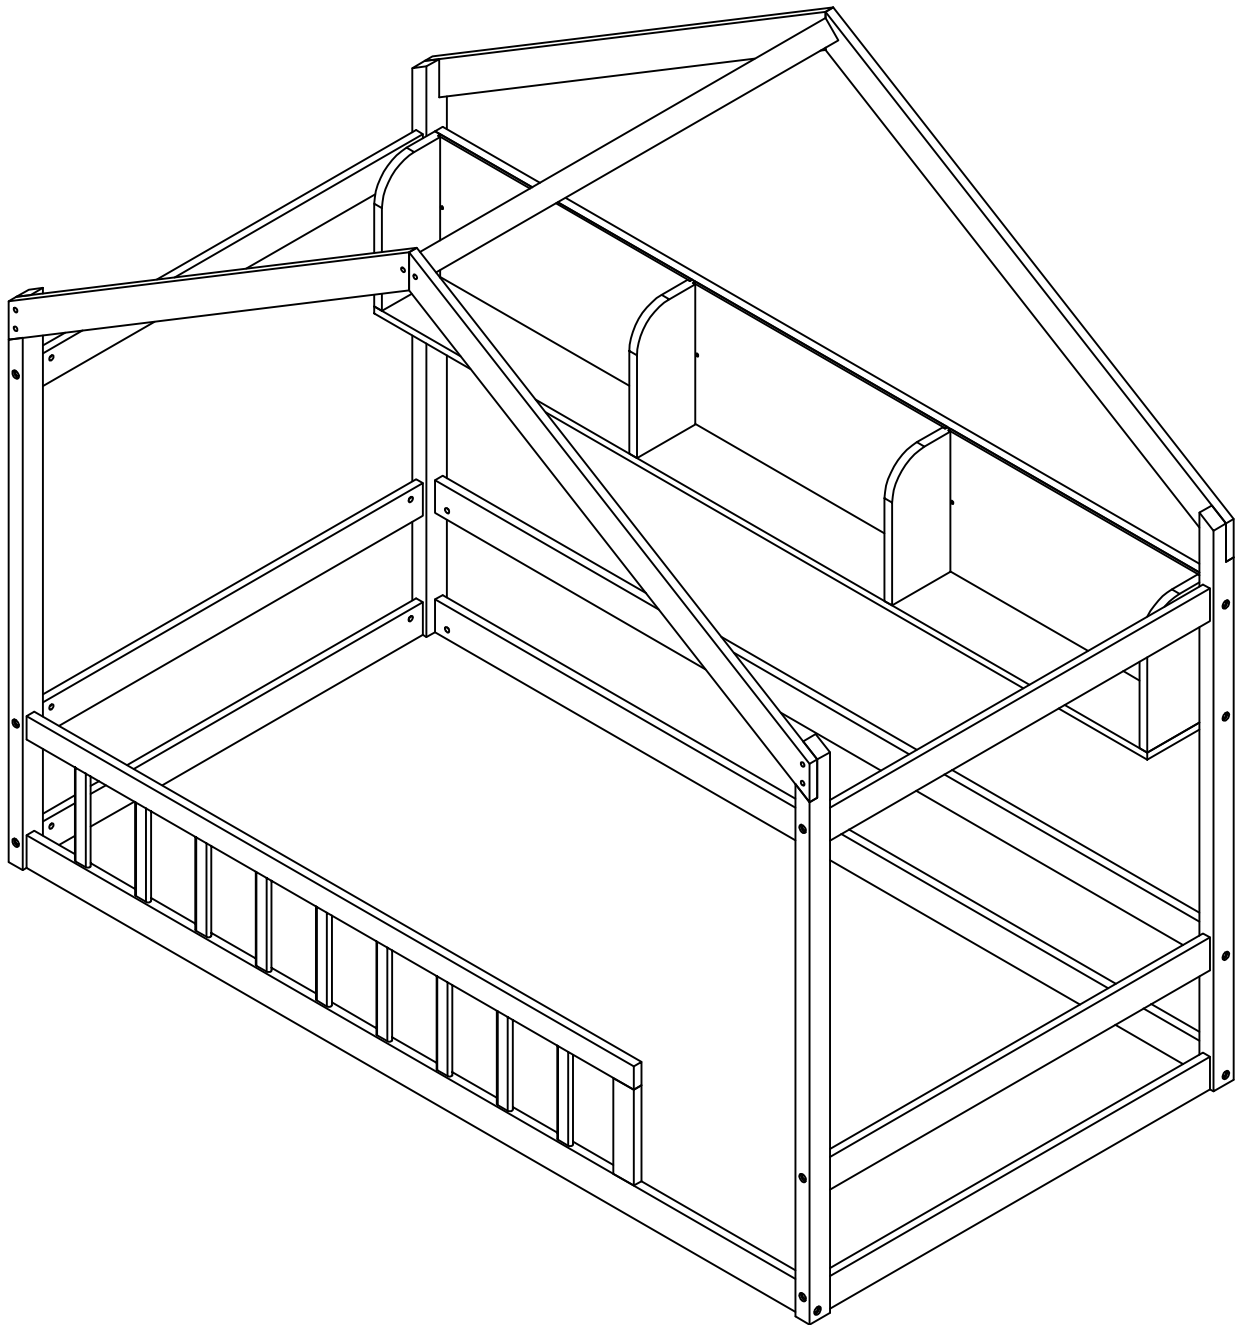

ASSEMBLY INSTRUCTIONS

ITEM CODE: WF310139

DETAIL VIEW

BOX 1: WF310139

A1

Front leg - left (1pc)

A2

Back leg - left (1pc)

A3

Back leg - right (1pc)

A4

Front leg - right (1pc)

B

Frame rail - front (1pc)

C1

Back rail - bottom (2pcs)

C2

Back rail - top (2pcs)

D

Horizontal rail (6pcs)

E

Top rail (1pc)

F

Roof slant bar (4pcs)