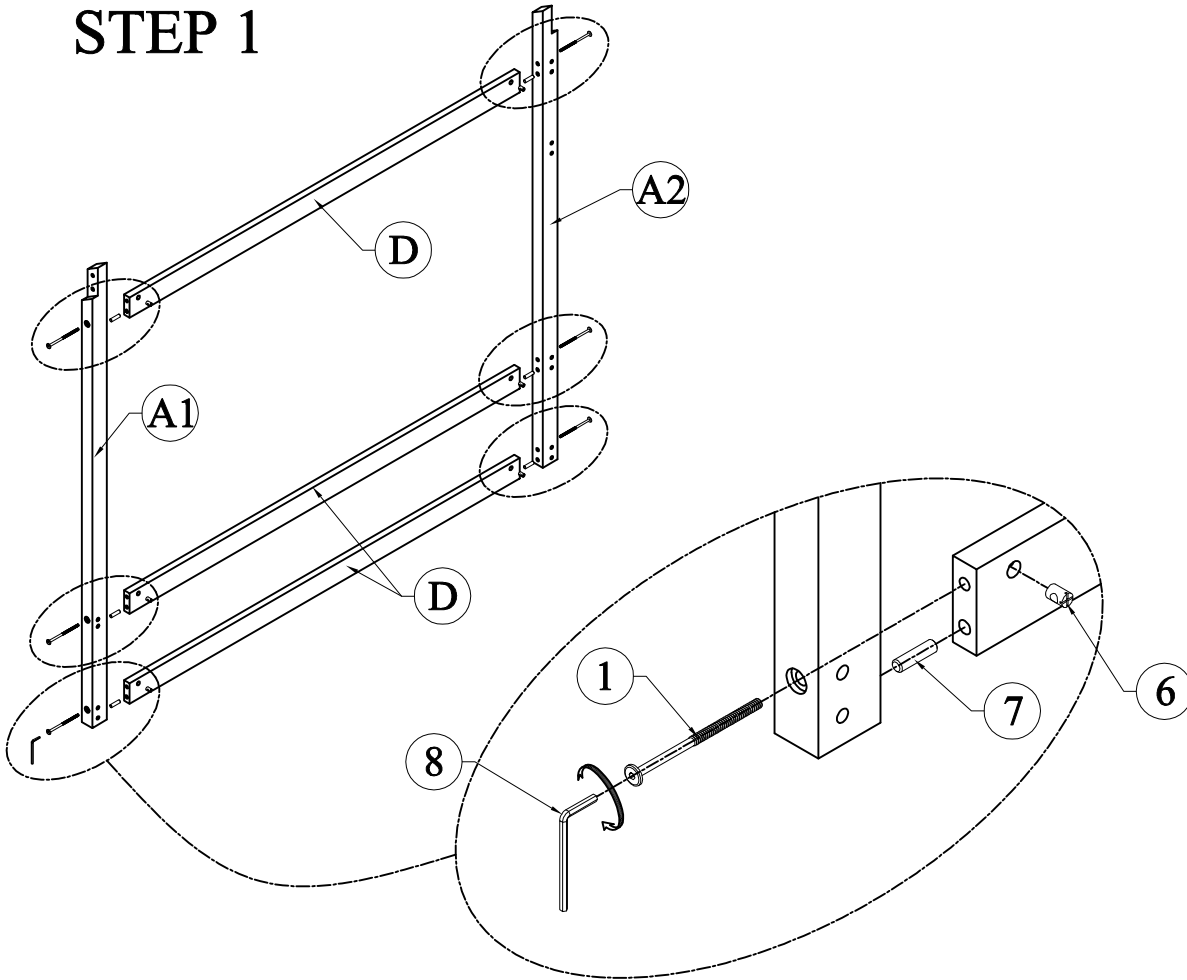

A3

Back leg - right (1pc)

A4

Front leg - right (1pc)

B

Frame rail - front (1pc)

C1

Back rail - bottom (2pcs)

G

Bottom Panel - shefl (1pc)

H

Side panel - shelf (4pcs)

I

Back panel (3pcs)

HARDWARE LIST: WF310139

<p>1</p>  <p>Hex - Head bolts Ø1/4" * 100- 12pcs</p>	<p>2</p>  <p>Hex - Head bolts Ø1/4" * 80- 11pcs</p>	<p>3</p>  <p>Hex - Head bolts Ø1/4" * 35- 8pcs</p>	<p>4</p>  <p>Hexagonal bolts catch wood Ø1/4" * 40 - 8pcs</p>
<p>5</p>  <p>Hexagonal bolts catch wood Ø1/4" * 50 - 12pcs</p>	<p>6</p>  <p>Horizontal - Hold bolts Ø1/4" - 23pcs</p>	<p>7</p>  <p>Wood dowel Ø8 * 30 - 23pcs</p>	<p>8</p>  <p>Allen key K4 - 2pcs</p>

STEP 1

Hex - Head bolts
Ø1/4" * 100- 6pcs

Horizontal - Hold bolts
Ø1/4" - 6pcs

Wood dowel
Ø8 * 30 - 6pcs

STEP 2

Hex - Head bolts
Ø1/4" * 100- 6pcs

Horizontal - Hold bolts
Ø1/4" - 6pcs

Wood dowel
Ø8 * 30 - 6pcs