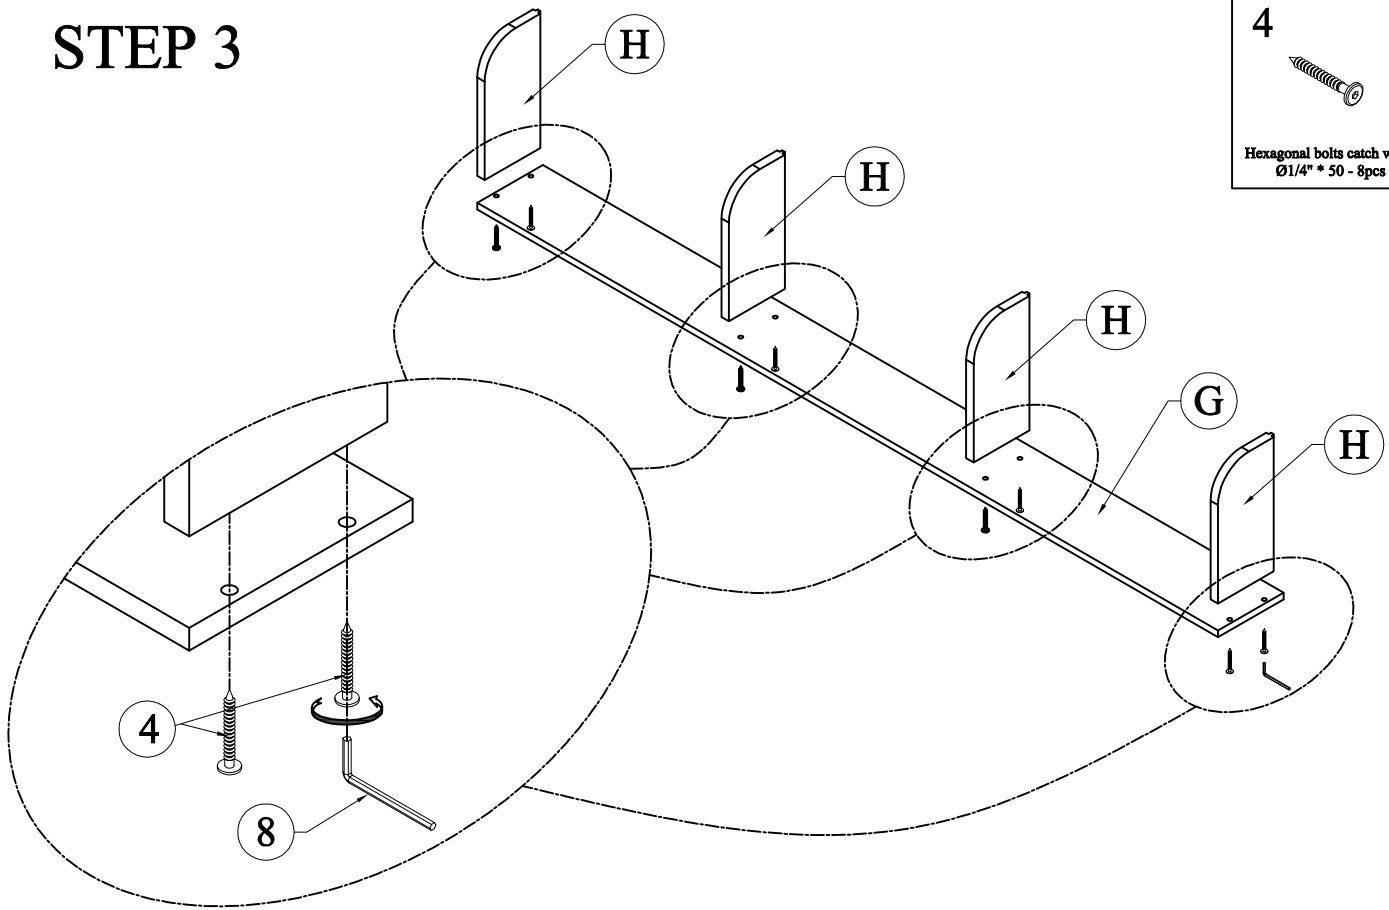

G

Bottom Panel - shefl (1pc)

H

Side panel - shelf (4pcs)

I

Back panel (3pcs)

HARDWARE LIST: WF310139

<p>1</p>  <p>Hex - Head bolts Ø1/4" * 100- 12pcs</p>	<p>2</p>  <p>Hex - Head bolts Ø1/4" * 80- 11pcs</p>	<p>3</p>  <p>Hex - Head bolts Ø1/4" * 35- 8pcs</p>	<p>4</p>  <p>Hexagonal bolts catch wood Ø1/4" * 40 - 8pcs</p>
<p>5</p>  <p>Hexagonal bolts catch wood Ø1/4" * 50 - 12pcs</p>	<p>6</p>  <p>Horizontal - Hold bolts Ø1/4" - 23pcs</p>	<p>7</p>  <p>Wood dowel Ø8 * 30 - 23pcs</p>	<p>8</p>  <p>Allen key K4 - 2pcs</p>

STEP 1

Hex - Head bolts
Ø1/4" * 100- 6pcs

Horizontal - Hold bolts
Ø1/4" - 6pcs

Wood dowel
Ø8 * 30 - 6pcs

STEP 2

Hex - Head bolts
Ø1/4" * 100- 6pcs

Horizontal - Hold bolts
Ø1/4" - 6pcs

Wood dowel
Ø8 * 30 - 6pcs

STEP 3

4
Hexagonal bolts catch wood
Ø1/4" * 50 - 8pcs

STEP 4

5
Hexagonal bolts catch wood
Ø1/4" * 50 - 8pcs

STEP 5

STEP 6

2

Hex - Head bolts
Ø1/4" * 80 - 11pcs