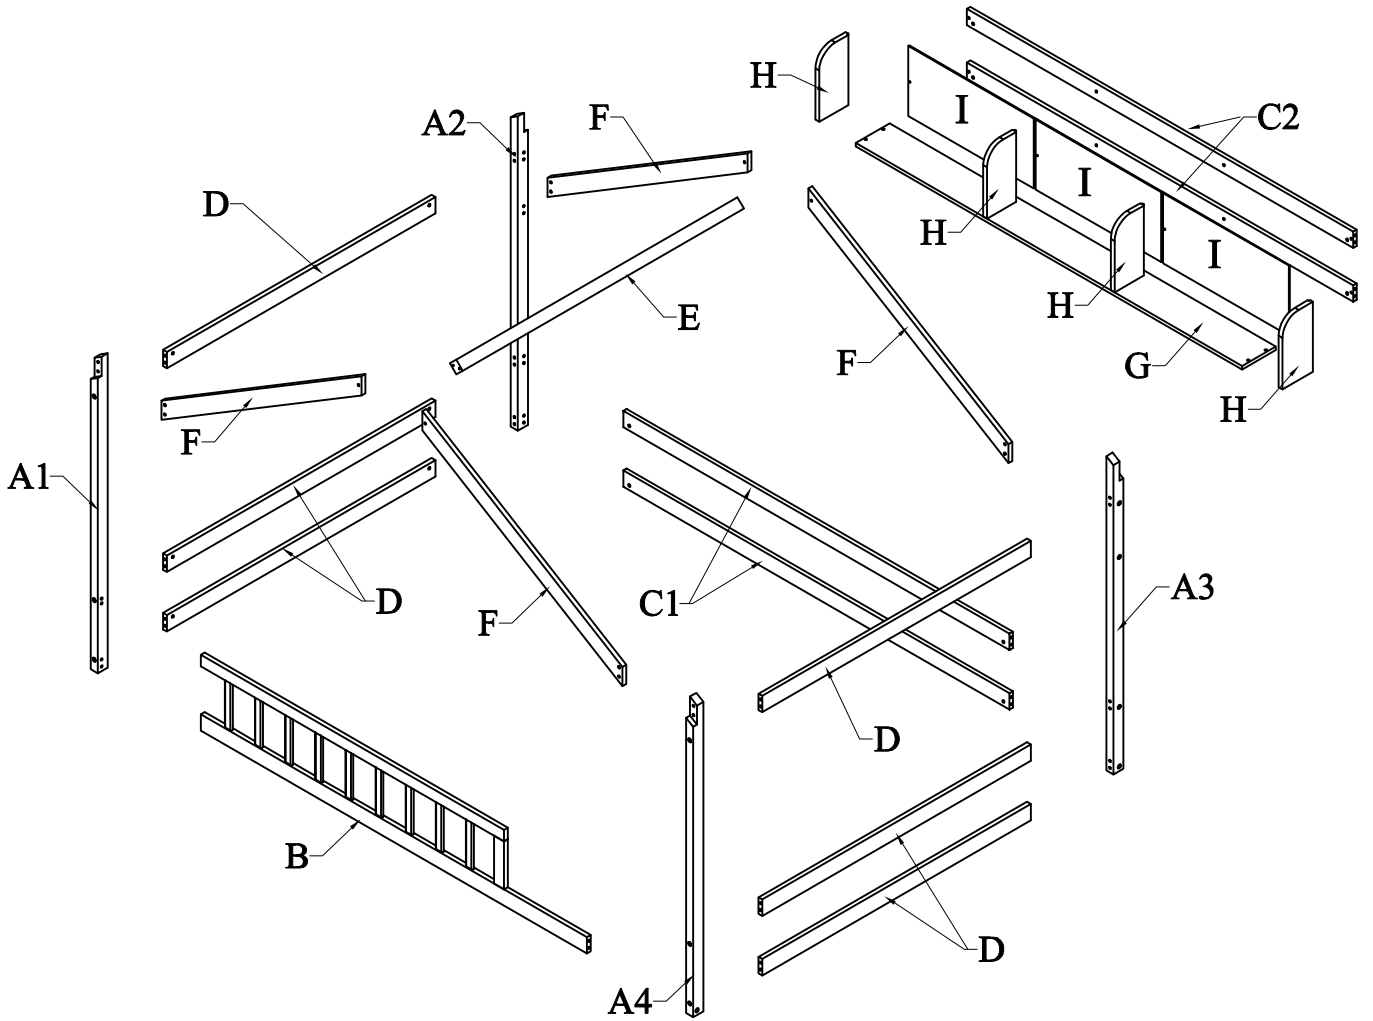

ASSEMBLY INSTRUCTIONS

ITEM CODE: WF310139

DETAIL VIEW

BOX 1: WF310139

A1

Front leg - left (1pc)

A2

Back leg - left (1pc)

A3

Back leg - right (1pc)

A4

Front leg - right (1pc)

B

Frame rail - front (1pc)

C1

Back rail - bottom (2pcs)

C2

Back rail - top (2pcs)

D

Horizontal rail (6pcs)

E

Top rail (1pc)

F

Roof slant bar (4pcs)

G

Bottom Panel - shefl (1pc)

H

Side panel - shelf (4pcs)

I

Back panel (3pcs)

HARDWARE LIST: WF310139

<p>1</p>  <p>Hex - Head bolts Ø1/4" * 100- 12pcs</p>	<p>2</p>  <p>Hex - Head bolts Ø1/4" * 80- 11pcs</p>	<p>3</p>  <p>Hex - Head bolts Ø1/4" * 35- 8pcs</p>	<p>4</p>  <p>Hexagonal bolts catch wood Ø1/4" * 40 - 8pcs</p>
<p>5</p>  <p>Hexagonal bolts catch wood Ø1/4" * 50 - 12pcs</p>	<p>6</p>  <p>Horizontal - Hold bolts Ø1/4" - 23pcs</p>	<p>7</p>  <p>Wood dowel Ø8 * 30 - 23pcs</p>	<p>8</p>  <p>Allen key K4 - 2pcs</p>