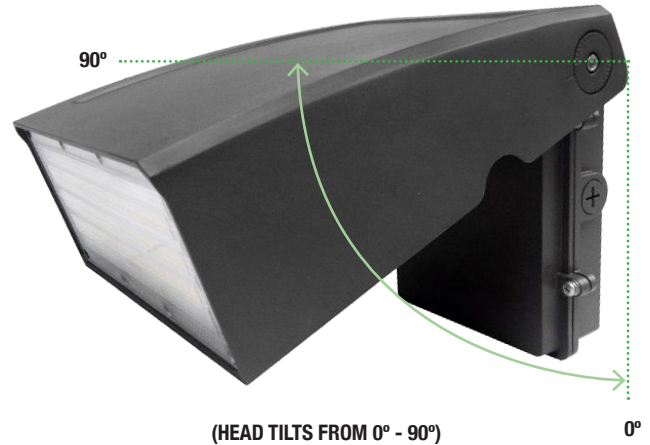

LED Slim Adjustable Wall Pack Series

Wattages: 20W, 45W, 70W, 100W

LED Slim Adjustable Wall Pack series can be widely used in indoor or outdoor lighting (wet location). The head tilts from 0° to 90°. Ideal for mechanical or electronic processing workshops, storage warehouses, steel mills, gas stations, toll booth, waiting rooms, the platforms of railway station, indoor stadiums.

PHOTOCELL (SOLD SEPARATE)

JL-413C
Photoelectric Switch 120-277V

SPECIFICATION				
WATTAGE	WSD-SWP02W27-50K	WSD-SWP45W27-50K	WSD-SWP07W27-50K	WSD-SWP10W27-50K
LUMEN	2720 lm	5895 lm	9170 lm	13100 lm
EFFICACY	136 lm/W	131 lm/W	131 lm/W	131 lm/W
CCT	4000K, 5000K			
CRI	70			
INPUT VOLTAGE	120-277V			
POWER FACTOR	0.98			
DRIVER EFFICACY	90%			
DIMMING	1-10V Dimming			
LIGHT ANGLE	92°	86°	87°	89°
LIFE SPAN	75,000 hrs			
WORKING TEMPERATURE	-22°F ~ 113°F			
STORAGE TEMPERATURE	-40°F ~ 176°F			
OUTDOOR RATING	IP65			
CABLE	Input Connect, No cable			
WARRANTY	5 year limited			

LED Slim Adjustable Wall Pack Series

Wattages: 20W, 45W, 70W, 100W

DIMENSION

WATTAGE	WSD-SWP-02W27 WSD-SWP-45W27
NT. WEIGHT	2.9 lbs / 3.4 lbs
BOX DIM.	10" x 7.87" x 5.7"

WATTAGE	WSD-SWP-07W27
NT. WEIGHT	5 lbs
BOX DIM.	12.9" x 10.23" x 5.9"

WATTAGE	WSD-SWP-10W27
NT. WEIGHT	7.3 lbs
BOX DIM.	14.9" x 11.8" x 7"

ORDERING INFORMATION

EXAMPLE:

WSD-SWP-02W27-50K-D-P

WSD	SWP	02W	27	50K	D	P
COMPANY	PRODUCT	WATTAGE	VOLTAGE	CCT	FINISH	CONTROL
WSD LED INC	SWP Slim Adjustable Wall Pack	02W - (20W) 45W - (45W) 07W - (70W) 10W - (100W)	27 (AC120-277V)	40K - (4000K) 50K - (5000K)	D - (Dark Bronze) W - (White) B - (Black) S - (Silver)	P - (Photocell)