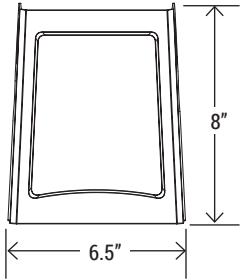

PHOTOCELL (SOLD SEPARATE)

JL-413C
Photoelectric Switch 120-277V

SPECIFICATION				
WATTAGE	WSD-SWP02W27-50K	WSD-SWP45W27-50K	WSD-SWP07W27-50K	WSD-SWP10W27-50K
LUMEN	2720 lm	5895 lm	9170 lm	13100 lm
EFFICACY	136 lm/W	131 lm/W	131 lm/W	131 lm/W
CCT	4000K, 5000K			
CRI	70			
INPUT VOLTAGE	120-277V			
POWER FACTOR	0.98			
DRIVER EFFICACY	90%			
DIMMING	1-10V Dimming			
LIGHT ANGLE	92°	86°	87°	89°
LIFE SPAN	75,000 hrs			
WORKING TEMPERATURE	-22°F ~ 113°F			
STORAGE TEMPERATURE	-40°F ~ 176°F			
OUTDOOR RATING	IP65			
CABLE	Input Connect, No cable			
WARRANTY	5 year limited			

LED Slim Adjustable Wall Pack Series

Wattages: 20W, 45W, 70W, 100W

DIMENSION

WATTAGE	WSD-SWP-02W27 WSD-SWP-45W27
NT. WEIGHT	2.9 lbs / 3.4 lbs
BOX DIM.	10" x 7.87" x 5.7"

WATTAGE	WSD-SWP-07W27
NT. WEIGHT	5 lbs
BOX DIM.	12.9" x 10.23" x 5.9"

WATTAGE	WSD-SWP-10W27
NT. WEIGHT	7.3 lbs
BOX DIM.	14.9" x 11.8" x 7"

ORDERING INFORMATION

EXAMPLE:

WSD-SWP-02W27-50K-D-P

WSD	SWP	02W	27	50K	D	P
COMPANY	PRODUCT	WATTAGE	VOLTAGE	CCT	FINISH	CONTROL
WSD LED INC	SWP Slim Adjustable Wall Pack	02W - (20W) 45W - (45W) 07W - (70W) 10W - (100W)	27 (AC120-277V)	40K - (4000K) 50K - (5000K)	D - (Dark Bronze) W - (White) B - (Black) S - (Silver)	P - (Photocell)