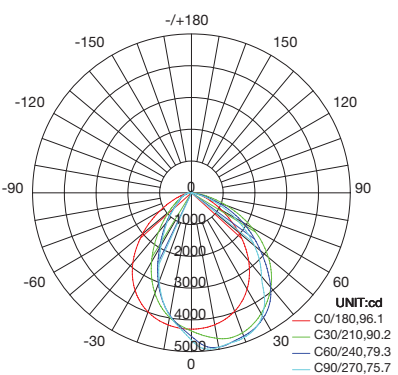

LED Slim Adjustable Wall Pack Series

Wattages: 20W, 45W, 70W, 100W

PHOTOMETRICS

For complete IES files, please visit our website.

WSD-SWP-02W27-50K

LUMINOUS INTENSITY DISTRIBUTION DIAGRAM

ISOLUX DIAGRAM

WSD-SWP-45W27-50K

LUMINOUS INTENSITY DISTRIBUTION DIAGRAM

ISOLUX DIAGRAM

WSD-SWP-07W27-50K

LUMINOUS INTENSITY DISTRIBUTION DIAGRAM

ISOLUX DIAGRAM

LED Slim Adjustable Wall Pack Series

Wattages: 20W, 45W, 70W, 100W

PHOTOMETRICS

For complete IES files, please visit our website.

WSD-SWP-10W27-50K

LUMINOUS INTENSITY DISTRIBUTION DIAGRAM

AVERAGE BEAM ANGLE(50%):88.5 DEG

ISOLUX DIAGRAM