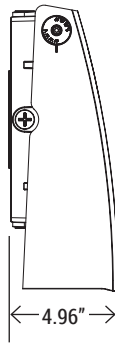

PHOTOCELL (SOLD SEPARATE)

JL-413C
Photoelectric Switch 120-277V

SPECIFICATION				
WATTAGE	WSD-SWP02W27-50K	WSD-SWP45W27-50K	WSD-SWP07W27-50K	WSD-SWP10W27-50K
LUMEN	2720 lm	5895 lm	9170 lm	13100 lm
EFFICACY	136 lm/W	131 lm/W	131 lm/W	131 lm/W
CCT	4000K, 5000K			
CRI	70			
INPUT VOLTAGE	120-277V			
POWER FACTOR	0.98			
DRIVER EFFICACY	90%			
DIMMING	1-10V Dimming			
LIGHT ANGLE	92°	86°	87°	89°
LIFE SPAN	75,000 hrs			
WORKING TEMPERATURE	-22°F ~ 113°F			
STORAGE TEMPERATURE	-40°F ~ 176°F			
OUTDOOR RATING	IP65			
CABLE	Input Connect, No cable			
WARRANTY	5 year limited			

LED Slim Adjustable Wall Pack Series

Wattages: 20W, 45W, 70W, 100W

DIMENSION

WATTAGE	WSD-SWP-02W27 WSD-SWP-45W27
NT. WEIGHT	2.9 lbs / 3.4 lbs
BOX DIM.	10" x 7.87" x 5.7"

WATTAGE	WSD-SWP-07W27
NT. WEIGHT	5 lbs
BOX DIM.	12.9" x 10.23" x 5.9"

WATTAGE	WSD-SWP-10W27
NT. WEIGHT	7.3 lbs
BOX DIM.	14.9" x 11.8" x 7"

ORDERING INFORMATION

EXAMPLE:

WSD-SWP-02W27-50K-D-P

WSD	SWP	02W	27	50K	D	P
COMPANY	PRODUCT	WATTAGE	VOLTAGE	CCT	FINISH	CONTROL
WSD LED INC	SWP Slim Adjustable Wall Pack	02W - (20W) 45W - (45W) 07W - (70W) 10W - (100W)	27 (AC120-277V)	40K - (4000K) 50K - (5000K)	D - (Dark Bronze) W - (White) B - (Black) S - (Silver)	P - (Photocell)