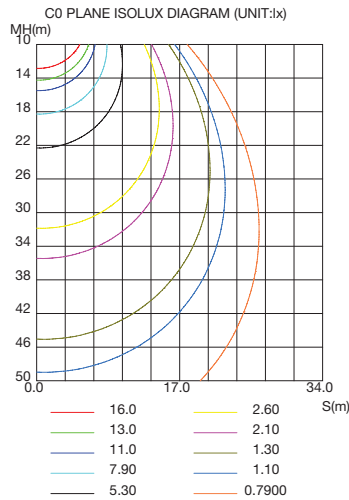

WATTAGE	WSD-SWP-10W27
NT. WEIGHT	7.3 lbs
BOX DIM.	14.9" x 11.8" x 7"

ORDERING INFORMATION

EXAMPLE:

WSD-SWP-02W27-50K-D-P

WSD	SWP	02W	27	50K	D	P
COMPANY	PRODUCT	WATTAGE	VOLTAGE	CCT	FINISH	CONTROL
WSD LED INC	SWP Slim Adjustable Wall Pack	02W - (20W) 45W - (45W) 07W - (70W) 10W - (100W)	27 (AC120-277V)	40K - (4000K) 50K - (5000K)	D - (Dark Bronze) W - (White) B - (Black) S - (Silver)	P - (Photocell)

LED Slim Adjustable Wall Pack Series

Wattages: 20W, 45W, 70W, 100W

PHOTOMETRICS

For complete IES files, please visit our website.

WSD-SWP-02W27-50K

LUMINOUS INTENSITY DISTRIBUTION DIAGRAM

ISOLUX DIAGRAM

WSD-SWP-45W27-50K

LUMINOUS INTENSITY DISTRIBUTION DIAGRAM

ISOLUX DIAGRAM

WSD-SWP-07W27-50K

LUMINOUS INTENSITY DISTRIBUTION DIAGRAM

ISOLUX DIAGRAM

LED Slim Adjustable Wall Pack Series

Wattages: 20W, 45W, 70W, 100W

PHOTOMETRICS

For complete IES files, please visit our website.

WSD-SWP-10W27-50K

LUMINOUS INTENSITY DISTRIBUTION DIAGRAM

AVERAGE BEAM ANGLE(50%):88.5 DEG

ISOLUX DIAGRAM