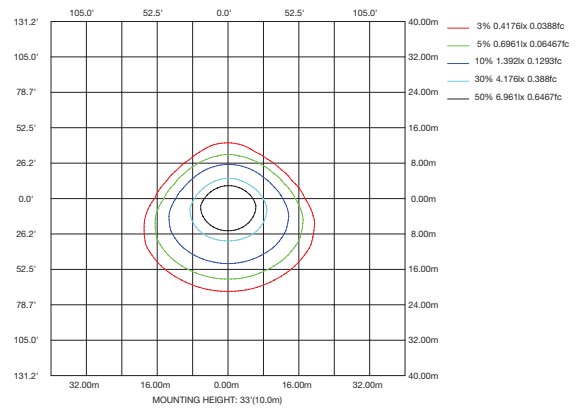

WATTAGE	WSD-SWP-10W27
NT. WEIGHT	7.3 lbs
BOX DIM.	14.9" x 11.8" x 7"

ORDERING INFORMATION

EXAMPLE:

WSD-SWP-02W27-50K-D-P

WSD	SWP	02W	27	50K	D	P
COMPANY	PRODUCT	WATTAGE	VOLTAGE	CCT	FINISH	CONTROL
WSD LED INC	SWP Slim Adjustable Wall Pack	02W - (20W) 45W - (45W) 07W - (70W) 10W - (100W)	27 (AC120-277V)	40K - (4000K) 50K - (5000K)	D - (Dark Bronze) W - (White) B - (Black) S - (Silver)	P - (Photocell)

LED Slim Adjustable Wall Pack Series

Wattages: 20W, 45W, 70W, 100W

PHOTOMETRICS

For complete IES files, please visit our website.

WSD-SWP-02W27-50K

LUMINOUS INTENSITY DISTRIBUTION DIAGRAM

ISOLUX DIAGRAM

WSD-SWP-45W27-50K

LUMINOUS INTENSITY DISTRIBUTION DIAGRAM

ISOLUX DIAGRAM

WSD-SWP-07W27-50K

LUMINOUS INTENSITY DISTRIBUTION DIAGRAM

ISOLUX DIAGRAM

LED Slim Adjustable Wall Pack Series

Wattages: 20W, 45W, 70W, 100W

PHOTOMETRICS

For complete IES files, please visit our website.

WSD-SWP-10W27-50K

LUMINOUS INTENSITY DISTRIBUTION DIAGRAM

AVERAGE BEAM ANGLE(50%):88.5 DEG

ISOLUX DIAGRAM