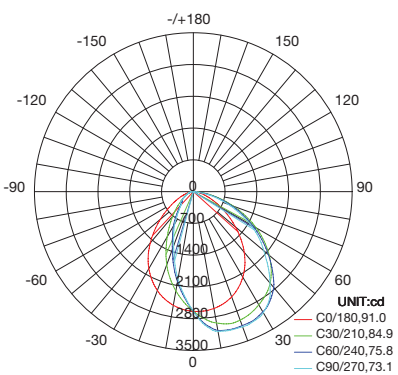

WATTAGE	WSD-SWP-10W27
NT. WEIGHT	7.3 lbs
BOX DIM.	14.9" x 11.8" x 7"

ORDERING INFORMATION

EXAMPLE:

WSD-SWP-02W27-50K-D-P

WSD	SWP	02W	27	50K	D	P
COMPANY	PRODUCT	WATTAGE	VOLTAGE	CCT	FINISH	CONTROL
WSD LED INC	SWP Slim Adjustable Wall Pack	02W - (20W) 45W - (45W) 07W - (70W) 10W - (100W)	27 (AC120-277V)	40K - (4000K) 50K - (5000K)	D - (Dark Bronze) W - (White) B - (Black) S - (Silver)	P - (Photocell)

LED Slim Adjustable Wall Pack Series

Wattages: 20W, 45W, 70W, 100W

PHOTOMETRICS

For complete IES files, please visit our website.

WSD-SWP-02W27-50K

LUMINOUS INTENSITY DISTRIBUTION DIAGRAM

ISOLUX DIAGRAM

WSD-SWP-45W27-50K

LUMINOUS INTENSITY DISTRIBUTION DIAGRAM

ISOLUX DIAGRAM

WSD-SWP-07W27-50K

LUMINOUS INTENSITY DISTRIBUTION DIAGRAM

ISOLUX DIAGRAM

LED Slim Adjustable Wall Pack Series

Wattages: 20W, 45W, 70W, 100W

PHOTOMETRICS

For complete IES files, please visit our website.

WSD-SWP-10W27-50K

LUMINOUS INTENSITY DISTRIBUTION DIAGRAM

AVERAGE BEAM ANGLE(50%):88.5 DEG

ISOLUX DIAGRAM