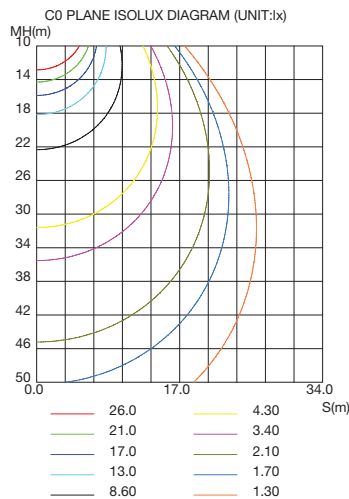

LED Slim Adjustable Wall Pack Series

Wattages: 20W, 45W, 70W, 100W

PHOTOMETRICS

For complete IES files, please visit our website.

WSD-SWP-02W27-50K

LUMINOUS INTENSITY DISTRIBUTION DIAGRAM

ISOLUX DIAGRAM

WSD-SWP-45W27-50K

LUMINOUS INTENSITY DISTRIBUTION DIAGRAM

ISOLUX DIAGRAM

WSD-SWP-07W27-50K

LUMINOUS INTENSITY DISTRIBUTION DIAGRAM

ISOLUX DIAGRAM

LED Slim Adjustable Wall Pack Series

Wattages: 20W, 45W, 70W, 100W

PHOTOMETRICS

For complete IES files, please visit our website.

WSD-SWP-10W27-50K

LUMINOUS INTENSITY DISTRIBUTION DIAGRAM

AVERAGE BEAM ANGLE(50%):88.5 DEG

ISOLUX DIAGRAM