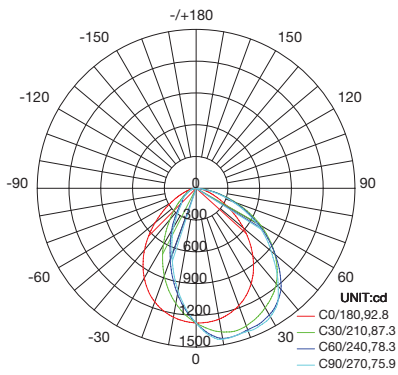

WATTAGE	WSD-SWP-10W27
NT. WEIGHT	7.3 lbs
BOX DIM.	14.9" x 11.8" x 7"

ORDERING INFORMATION

EXAMPLE:

WSD-SWP-02W27-50K-D-P

WSD	SWP	02W	27	50K	D	P
COMPANY	PRODUCT	WATTAGE	VOLTAGE	CCT	FINISH	CONTROL
WSD LED INC	SWP Slim Adjustable Wall Pack	02W - (20W) 45W - (45W) 07W - (70W) 10W - (100W)	27 (AC120-277V)	40K - (4000K) 50K - (5000K)	D - (Dark Bronze) W - (White) B - (Black) S - (Silver)	P - (Photocell)

LED Slim Adjustable Wall Pack Series

Wattages: 20W, 45W, 70W, 100W

PHOTOMETRICS

For complete IES files, please visit our website.

WSD-SWP-02W27-50K

LUMINOUS INTENSITY DISTRIBUTION DIAGRAM

ISOLUX DIAGRAM

WSD-SWP-45W27-50K

LUMINOUS INTENSITY DISTRIBUTION DIAGRAM

ISOLUX DIAGRAM

WSD-SWP-07W27-50K

LUMINOUS INTENSITY DISTRIBUTION DIAGRAM

ISOLUX DIAGRAM

LED Slim Adjustable Wall Pack Series

Wattages: 20W, 45W, 70W, 100W

PHOTOMETRICS

For complete IES files, please visit our website.

WSD-SWP-10W27-50K

LUMINOUS INTENSITY DISTRIBUTION DIAGRAM

AVERAGE BEAM ANGLE(50%):88.5 DEG

ISOLUX DIAGRAM