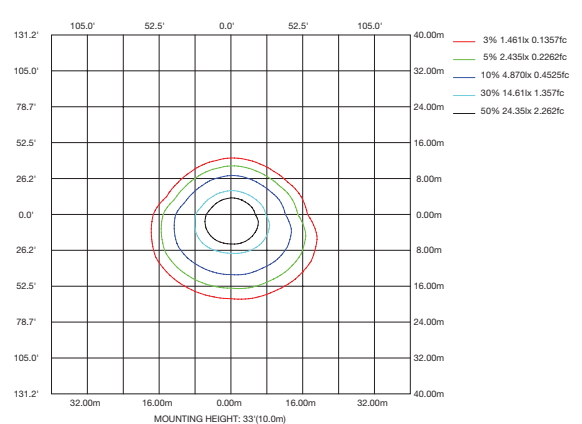

LED Slim Adjustable Wall Pack Series

Wattages: 20W, 45W, 70W, 100W

PHOTOMETRICS

For complete IES files, please visit our website.

WSD-SWP-02W27-50K

LUMINOUS INTENSITY DISTRIBUTION DIAGRAM

ISOLUX DIAGRAM

WSD-SWP-45W27-50K

LUMINOUS INTENSITY DISTRIBUTION DIAGRAM

ISOLUX DIAGRAM

WSD-SWP-07W27-50K

LUMINOUS INTENSITY DISTRIBUTION DIAGRAM

ISOLUX DIAGRAM

LED Slim Adjustable Wall Pack Series

Wattages: 20W, 45W, 70W, 100W

PHOTOMETRICS

For complete IES files, please visit our website.

WSD-SWP-10W27-50K

LUMINOUS INTENSITY DISTRIBUTION DIAGRAM

AVERAGE BEAM ANGLE(50%):88.5 DEG

ISOLUX DIAGRAM