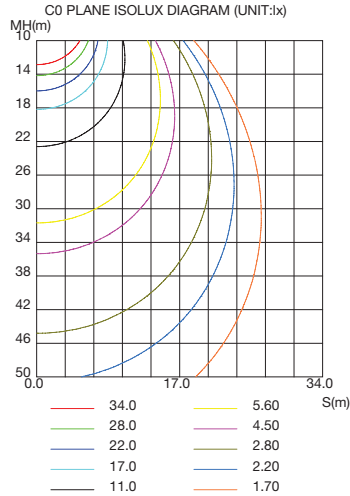

WATTAGE	WSD-SWP-10W27
NT. WEIGHT	7.3 lbs
BOX DIM.	14.9" x 11.8" x 7"

ORDERING INFORMATION

EXAMPLE:

WSD-SWP-02W27-50K-D-P

WSD	SWP	02W	27	50K	D	P
COMPANY	PRODUCT	WATTAGE	VOLTAGE	CCT	FINISH	CONTROL
WSD LED INC	SWP Slim Adjustable Wall Pack	02W - (20W) 45W - (45W) 07W - (70W) 10W - (100W)	27 (AC120-277V)	40K - (4000K) 50K - (5000K)	D - (Dark Bronze) W - (White) B - (Black) S - (Silver)	P - (Photocell)

LED Slim Adjustable Wall Pack Series

Wattages: 20W, 45W, 70W, 100W

PHOTOMETRICS

For complete IES files, please visit our website.

WSD-SWP-02W27-50K

LUMINOUS INTENSITY DISTRIBUTION DIAGRAM

ISOLUX DIAGRAM

WSD-SWP-45W27-50K

LUMINOUS INTENSITY DISTRIBUTION DIAGRAM

ISOLUX DIAGRAM

WSD-SWP-07W27-50K

LUMINOUS INTENSITY DISTRIBUTION DIAGRAM

ISOLUX DIAGRAM

LED Slim Adjustable Wall Pack Series

Wattages: 20W, 45W, 70W, 100W

PHOTOMETRICS

For complete IES files, please visit our website.

WSD-SWP-10W27-50K

LUMINOUS INTENSITY DISTRIBUTION DIAGRAM

AVERAGE BEAM ANGLE(50%):88.5 DEG

ISOLUX DIAGRAM