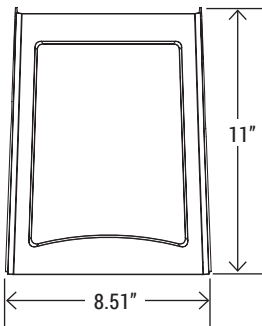

PHOTOCELL (SOLD SEPARATE)

JL-413C
Photoelectric Switch 120-277V

SPECIFICATION				
WATTAGE	WSD-SWP02W27-50K	WSD-SWP45W27-50K	WSD-SWP07W27-50K	WSD-SWP10W27-50K
LUMEN	2720 lm	5895 lm	9170 lm	13100 lm
EFFICACY	136 lm/W	131 lm/W	131 lm/W	131 lm/W
CCT	4000K, 5000K			
CRI	70			
INPUT VOLTAGE	120-277V			
POWER FACTOR	0.98			
DRIVER EFFICACY	90%			
DIMMING	1-10V Dimming			
LIGHT ANGLE	92°	86°	87°	89°
LIFE SPAN	75,000 hrs			
WORKING TEMPERATURE	-22°F ~ 113°F			
STORAGE TEMPERATURE	-40°F ~ 176°F			
OUTDOOR RATING	IP65			
CABLE	Input Connect, No cable			
WARRANTY	5 year limited			

LED Slim Adjustable Wall Pack Series

Wattages: 20W, 45W, 70W, 100W

DIMENSION

WATTAGE	WSD-SWP-02W27 WSD-SWP-45W27
NT. WEIGHT	2.9 lbs / 3.4 lbs
BOX DIM.	10" x 7.87" x 5.7"

WATTAGE	WSD-SWP-07W27
NT. WEIGHT	5 lbs
BOX DIM.	12.9" x 10.23" x 5.9"

WATTAGE	WSD-SWP-10W27
NT. WEIGHT	7.3 lbs
BOX DIM.	14.9" x 11.8" x 7"

ORDERING INFORMATION

EXAMPLE:

WSD-SWP-02W27-50K-D-P

WSD	SWP	02W	27	50K	D	P
COMPANY	PRODUCT	WATTAGE	VOLTAGE	CCT	FINISH	CONTROL
WSD LED INC	SWP Slim Adjustable Wall Pack	02W - (20W) 45W - (45W) 07W - (70W) 10W - (100W)	27 (AC120-277V)	40K - (4000K) 50K - (5000K)	D - (Dark Bronze) W - (White) B - (Black) S - (Silver)	P - (Photocell)