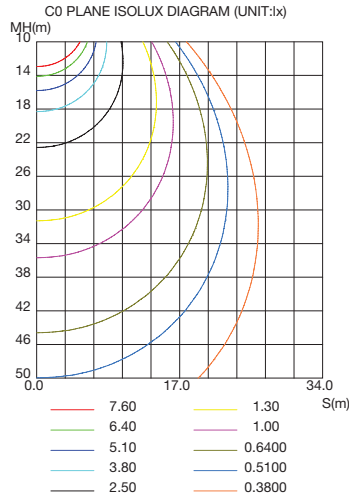

WATTAGE	WSD-SWP-10W27
NT. WEIGHT	7.3 lbs
BOX DIM.	14.9" x 11.8" x 7"

ORDERING INFORMATION

EXAMPLE:

WSD-SWP-02W27-50K-D-P

WSD	SWP	02W	27	50K	D	P
COMPANY	PRODUCT	WATTAGE	VOLTAGE	CCT	FINISH	CONTROL
WSD LED INC	SWP Slim Adjustable Wall Pack	02W - (20W) 45W - (45W) 07W - (70W) 10W - (100W)	27 (AC120-277V)	40K - (4000K) 50K - (5000K)	D - (Dark Bronze) W - (White) B - (Black) S - (Silver)	P - (Photocell)

LED Slim Adjustable Wall Pack Series

Wattages: 20W, 45W, 70W, 100W

PHOTOMETRICS

For complete IES files, please visit our website.

WSD-SWP-02W27-50K

LUMINOUS INTENSITY DISTRIBUTION DIAGRAM

ISOLUX DIAGRAM

WSD-SWP-45W27-50K

LUMINOUS INTENSITY DISTRIBUTION DIAGRAM

ISOLUX DIAGRAM

WSD-SWP-07W27-50K

LUMINOUS INTENSITY DISTRIBUTION DIAGRAM

ISOLUX DIAGRAM

LED Slim Adjustable Wall Pack Series

Wattages: 20W, 45W, 70W, 100W

PHOTOMETRICS

For complete IES files, please visit our website.

WSD-SWP-10W27-50K

LUMINOUS INTENSITY DISTRIBUTION DIAGRAM

AVERAGE BEAM ANGLE(50%):88.5 DEG

ISOLUX DIAGRAM