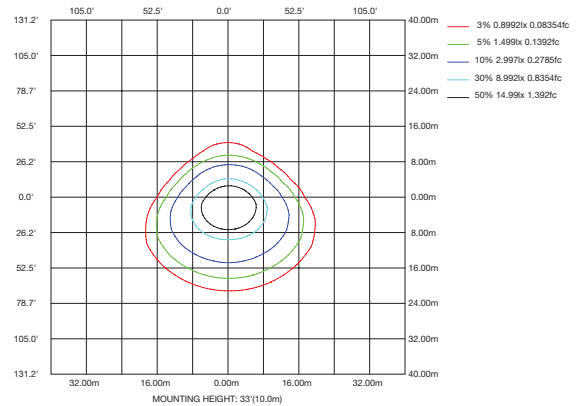

WATTAGE	WSD-SWP-10W27
NT. WEIGHT	7.3 lbs
BOX DIM.	14.9" x 11.8" x 7"

ORDERING INFORMATION

EXAMPLE:

WSD-SWP-02W27-50K-D-P

WSD	SWP	02W	27	50K	D	P
COMPANY	PRODUCT	WATTAGE	VOLTAGE	CCT	FINISH	CONTROL
WSD LED INC	SWP Slim Adjustable Wall Pack	02W - (20W) 45W - (45W) 07W - (70W) 10W - (100W)	27 (AC120-277V)	40K - (4000K) 50K - (5000K)	D - (Dark Bronze) W - (White) B - (Black) S - (Silver)	P - (Photocell)

LED Slim Adjustable Wall Pack Series

Wattages: 20W, 45W, 70W, 100W

PHOTOMETRICS

For complete IES files, please visit our website.

WSD-SWP-02W27-50K

LUMINOUS INTENSITY DISTRIBUTION DIAGRAM

ISOLUX DIAGRAM

WSD-SWP-45W27-50K

LUMINOUS INTENSITY DISTRIBUTION DIAGRAM

ISOLUX DIAGRAM

WSD-SWP-07W27-50K

LUMINOUS INTENSITY DISTRIBUTION DIAGRAM

ISOLUX DIAGRAM

LED Slim Adjustable Wall Pack Series

Wattages: 20W, 45W, 70W, 100W

PHOTOMETRICS

For complete IES files, please visit our website.

WSD-SWP-10W27-50K

LUMINOUS INTENSITY DISTRIBUTION DIAGRAM

AVERAGE BEAM ANGLE(50%):88.5 DEG

ISOLUX DIAGRAM