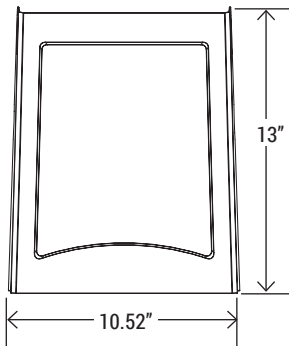

PHOTOCELL (SOLD SEPARATE)

JL-413C
Photoelectric Switch 120-277V

SPECIFICATION				
WATTAGE	WSD-SWP02W27-50K	WSD-SWP45W27-50K	WSD-SWP07W27-50K	WSD-SWP10W27-50K
LUMEN	2720 lm	5895 lm	9170 lm	13100 lm
EFFICACY	136 lm/W	131 lm/W	131 lm/W	131 lm/W
CCT	4000K, 5000K			
CRI	70			
INPUT VOLTAGE	120-277V			
POWER FACTOR	0.98			
DRIVER EFFICACY	90%			
DIMMING	1-10V Dimming			
LIGHT ANGLE	92°	86°	87°	89°
LIFE SPAN	75,000 hrs			
WORKING TEMPERATURE	-22°F ~ 113°F			
STORAGE TEMPERATURE	-40°F ~ 176°F			
OUTDOOR RATING	IP65			
CABLE	Input Connect, No cable			
WARRANTY	5 year limited			

LED Slim Adjustable Wall Pack Series

Wattages: 20W, 45W, 70W, 100W

DIMENSION

WATTAGE	WSD-SWP-02W27 WSD-SWP-45W27
NT. WEIGHT	2.9 lbs / 3.4 lbs
BOX DIM.	10" x 7.87" x 5.7"

WATTAGE	WSD-SWP-07W27
NT. WEIGHT	5 lbs
BOX DIM.	12.9" x 10.23" x 5.9"

WATTAGE	WSD-SWP-10W27
NT. WEIGHT	7.3 lbs
BOX DIM.	14.9" x 11.8" x 7"

ORDERING INFORMATION

EXAMPLE:

WSD-SWP-02W27-50K-D-P

WSD	SWP	02W	27	50K	D	P
COMPANY	PRODUCT	WATTAGE	VOLTAGE	CCT	FINISH	CONTROL
WSD LED INC	SWP Slim Adjustable Wall Pack	02W - (20W) 45W - (45W) 07W - (70W) 10W - (100W)	27 (AC120-277V)	40K - (4000K) 50K - (5000K)	D - (Dark Bronze) W - (White) B - (Black) S - (Silver)	P - (Photocell)

LED Slim Adjustable Wall Pack Series

Wattages: 20W, 45W, 70W, 100W

PHOTOMETRICS

For complete IES files, please visit our website.

WSD-SWP-02W27-50K

LUMINOUS INTENSITY DISTRIBUTION DIAGRAM

ISOLUX DIAGRAM

WSD-SWP-45W27-50K