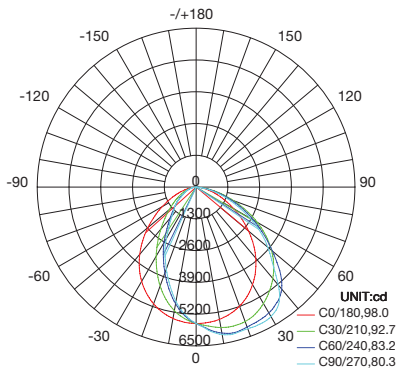

LED Slim Adjustable Wall Pack Series

Wattages: 20W, 45W, 70W, 100W

PHOTOMETRICS

For complete IES files, please visit our website.

WSD-SWP-02W27-50K

LUMINOUS INTENSITY DISTRIBUTION DIAGRAM

ISOLUX DIAGRAM

WSD-SWP-45W27-50K

LUMINOUS INTENSITY DISTRIBUTION DIAGRAM

ISOLUX DIAGRAM

WSD-SWP-07W27-50K

LUMINOUS INTENSITY DISTRIBUTION DIAGRAM

ISOLUX DIAGRAM

LED Slim Adjustable Wall Pack Series

Wattages: 20W, 45W, 70W, 100W

PHOTOMETRICS

For complete IES files, please visit our website.

WSD-SWP-10W27-50K

LUMINOUS INTENSITY DISTRIBUTION DIAGRAM

AVERAGE BEAM ANGLE(50%):88.5 DEG

ISOLUX DIAGRAM