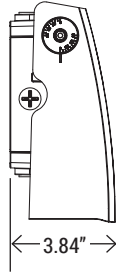

PHOTOCELL (SOLD SEPARATE)

JL-413C
Photoelectric Switch 120-277V

SPECIFICATION				
WATTAGE	WSD-SWP02W27-50K	WSD-SWP45W27-50K	WSD-SWP07W27-50K	WSD-SWP10W27-50K
LUMEN	2720 lm	5895 lm	9170 lm	13100 lm
EFFICACY	136 lm/W	131 lm/W	131 lm/W	131 lm/W
CCT	4000K, 5000K			
CRI	70			
INPUT VOLTAGE	120-277V			
POWER FACTOR	0.98			
DRIVER EFFICACY	90%			
DIMMING	1-10V Dimming			
LIGHT ANGLE	92°	86°	87°	89°
LIFE SPAN	75,000 hrs			
WORKING TEMPERATURE	-22°F ~ 113°F			
STORAGE TEMPERATURE	-40°F ~ 176°F			
OUTDOOR RATING	IP65			
CABLE	Input Connect, No cable			
WARRANTY	5 year limited			

LED Slim Adjustable Wall Pack Series

Wattages: 20W, 45W, 70W, 100W

DIMENSION

WATTAGE	WSD-SWP-02W27 WSD-SWP-45W27
NT. WEIGHT	2.9 lbs / 3.4 lbs
BOX DIM.	10" x 7.87" x 5.7"

WATTAGE	WSD-SWP-07W27
NT. WEIGHT	5 lbs
BOX DIM.	12.9" x 10.23" x 5.9"

WATTAGE	WSD-SWP-10W27
NT. WEIGHT	7.3 lbs
BOX DIM.	14.9" x 11.8" x 7"

ORDERING INFORMATION

EXAMPLE:

WSD-SWP-02W27-50K-D-P

WSD	SWP	02W	27	50K	D	P
COMPANY	PRODUCT	WATTAGE	VOLTAGE	CCT	FINISH	CONTROL
WSD LED INC	SWP Slim Adjustable Wall Pack	02W - (20W) 45W - (45W) 07W - (70W) 10W - (100W)	27 (AC120-277V)	40K - (4000K) 50K - (5000K)	D - (Dark Bronze) W - (White) B - (Black) S - (Silver)	P - (Photocell)