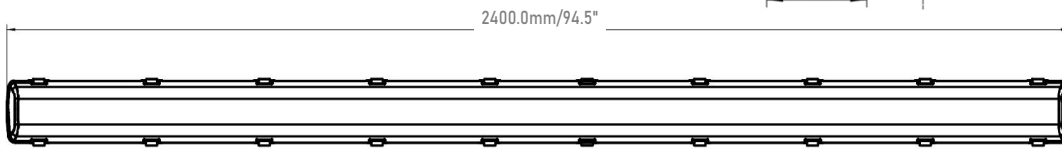

WATT/CCT
FIELD-ADJUSTABLE

Simply select desired CCT and Wattage before installation

| SPECIFICATION | | | |
|----------------------------|-----------------------------|-----------------------------|-------------------------------|
| TYPE | WSD-VP2FT202530W27-3545K-G | WSD-VP4FT343845W27-3545K-G | WSD-VP8FT657590W27-3545K-G |
| WATTAGE | (2FT) 20W/25W/30W | (4FT) 34W/38W/45W | (8FT) 65W/75W/90W |
| LUMEN | 2872 Lm / 3454 Lm / 4021 Lm | 4941 lm / 5423 lm / 6494 lm | 9295 lm / 10500 lm / 12364 lm |
| EFFICACY | ≥ 135 lm/W | | |
| CCT | 3500K/4000K/5000K | | |
| CRI | 80 | | |
| INPUT VOLTAGE | AC120-277V | | |
| LIGHT ANGLE | 115° | | |
| POWER FACTOR | 0.95 | | |
| DRIVER EFFICACY | 90% | | |
| FACTORY SETTINGS | 30W & 4000K | 45W & 4000K | 90W & 4000K |
| WORKING TEMPERATURE | -40°F ~ 104°F | | |
| LIFESPAN (L70) | 100000 hours | | |
| PROTECTION LEVEL | Wet locations | | |
| CABLE | None | | |
| WARRANTY | 5 year limited | | |

LED Selectable Vapor Tight Light

Wattages: (2FT)20W/25W/30W;(4FT)34W/38W/45W;(8FT)65W/75W/90W

DIMENSION

2' FIXTURE

| | |
|-------------------|---------------------------|
| WATTAGE | 20W/25W/30W |
| NET WEIGHT | 1.54KG(3.40lbs) |
| BOX DIM. | 26.5"x5.3"x3.6"(1pcs/CTN) |
| | 27.1"x11.0"x 8"(4pcs/CTN) |

4' FIXTURE

| | |
|-------------------|---------------------------|
| WATTAGE | 34W/38W/45W |
| NET WEIGHT | 2.66KG(5.86lbs) |
| BOX DIM. | 51.4"x5.3"x3.6"(1pcs/CTN) |
| | 51.9"x11.3"x8" (4pcs/CTN) |

8' FIXTURE