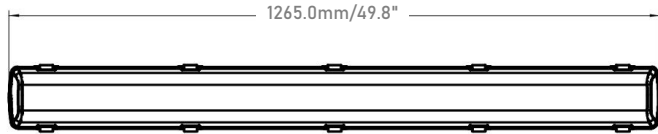

WATT/CCT
FIELD-ADJUSTABLE

Simply select desired CCT and Wattage before installation

| SPECIFICATION | | | |
|----------------------------|-----------------------------|-----------------------------|-------------------------------|
| TYPE | WSD-VP2FT202530W27-3545K-G | WSD-VP4FT343845W27-3545K-G | WSD-VP8FT657590W27-3545K-G |
| WATTAGE | (2FT) 20W/25W/30W | (4FT) 34W/38W/45W | (8FT) 65W/75W/90W |
| LUMEN | 2872 Lm / 3454 Lm / 4021 Lm | 4941 lm / 5423 lm / 6494 lm | 9295 lm / 10500 lm / 12364 lm |
| EFFICACY | ≥ 135 lm/W | | |
| CCT | 3500K/4000K/5000K | | |
| CRI | 80 | | |
| INPUT VOLTAGE | AC120-277V | | |
| LIGHT ANGLE | 115° | | |
| POWER FACTOR | 0.95 | | |
| DRIVER EFFICACY | 90% | | |
| FACTORY SETTINGS | 30W & 4000K | 45W & 4000K | 90W & 4000K |
| WORKING TEMPERATURE | -40°F ~ 104°F | | |
| LIFESPAN (L70) | 100000 hours | | |
| PROTECTION LEVEL | Wet locations | | |
| CABLE | None | | |
| WARRANTY | 5 year limited | | |

LED Selectable Vapor Tight Light

Wattages: (2FT)20W/25W/30W;(4FT)34W/38W/45W;(8FT)65W/75W/90W

DIMENSION

2' FIXTURE

| | |
|-------------------|---------------------------|
| WATTAGE | 20W/25W/30W |
| NET WEIGHT | 1.54KG(3.40lbs) |
| BOX DIM. | 26.5"x5.3"x3.6"(1pcs/CTN) |
| | 27.1"x11.0"x 8"(4pcs/CTN) |

4' FIXTURE

| | |
|-------------------|---------------------------|
| WATTAGE | 34W/38W/45W |
| NET WEIGHT | 2.66KG(5.86lbs) |
| BOX DIM. | 51.4"x5.3"x3.6"(1pcs/CTN) |
| | 51.9"x11.3"x8" (4pcs/CTN) |

8' FIXTURE