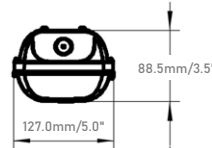

WATT/CCT
FIELD-ADJUSTABLE

Simply select desired CCT and Wattage before installation

| SPECIFICATION | | | |
|----------------------------|-----------------------------|-----------------------------|-------------------------------|
| TYPE | WSD-VP2FT202530W27-3545K-G | WSD-VP4FT343845W27-3545K-G | WSD-VP8FT657590W27-3545K-G |
| WATTAGE | (2FT) 20W/25W/30W | (4FT) 34W/38W/45W | (8FT) 65W/75W/90W |
| LUMEN | 2872 Lm / 3454 Lm / 4021 Lm | 4941 lm / 5423 lm / 6494 lm | 9295 lm / 10500 lm / 12364 lm |
| EFFICACY | ≥ 135 lm/W | | |
| CCT | 3500K/4000K/5000K | | |
| CRI | 80 | | |
| INPUT VOLTAGE | AC120-277V | | |
| LIGHT ANGLE | 115° | | |
| POWER FACTOR | 0.95 | | |
| DRIVER EFFICACY | 90% | | |
| FACTORY SETTINGS | 30W & 4000K | 45W & 4000K | 90W & 4000K |
| WORKING TEMPERATURE | -40°F ~ 104°F | | |
| LIFESPAN (L70) | 100000 hours | | |
| PROTECTION LEVEL | Wet locations | | |
| CABLE | None | | |
| WARRANTY | 5 year limited | | |

LED Selectable Vapor Tight Light

Wattages: (2FT)20W/25W/30W;(4FT)34W/38W/45W;(8FT)65W/75W/90W

DIMENSION

2' FIXTURE

| | |
|-------------------|---------------------------|
| WATTAGE | 20W/25W/30W |
| NET WEIGHT | 1.54KG(3.40lbs) |
| BOX DIM. | 26.5"x5.3"x3.6"(1pcs/CTN) |
| | 27.1"x11.0"x 8"(4pcs/CTN) |

4' FIXTURE

| | |
|-------------------|---------------------------|
| WATTAGE | 34W/38W/45W |
| NET WEIGHT | 2.66KG(5.86lbs) |
| BOX DIM. | 51.4"x5.3"x3.6"(1pcs/CTN) |
| | 51.9"x11.3"x8" (4pcs/CTN) |

8' FIXTURE

| | |
|-------------------|---------------------------|
| WATTAGE | 65W/75W/90W |
| NET WEIGHT | 5.10KG(11.24lbs) |
| BOX DIM. | 95.8"x5.3"x3.6"(1pcs/CTN) |
| | 96.8"x10.9"x8" (4pcs/CTN) |

EMERGENCY BACK-UP (SOLD SEPARATELY)