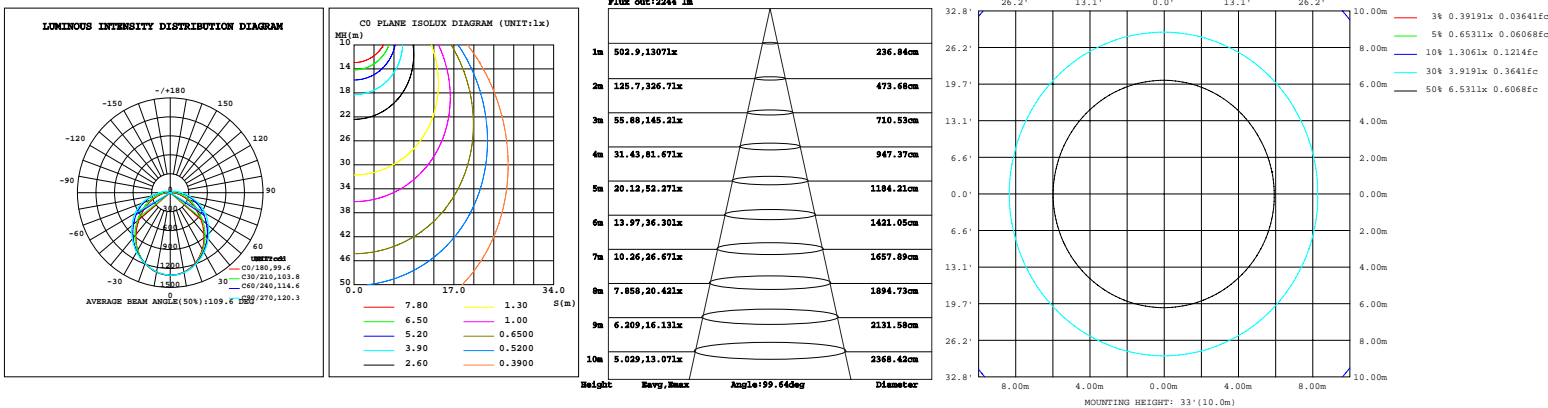

LED Selectable Vapor Tight Light

Wattages: (2FT)20W/25W/30W;(4FT)34W/38W/45W;(8FT)65W/75W/90W

ORDERING INFORMATION

EXAMPLE:

WSD-VP2FT202530W27-3545K-Z[W,G]-E[Blank,M]

WSD	VP	2FT	202530W	27	3545K	Z	E
PRODUCT	PRODUCT	SIZE	WATTAGE	VOLTAGE	CCT	FINISH	CONTROL
WSD (WSD LED INC)	VP (Vapor Tight)	2FT (2-feet) 4FT (4-feet) 8FT (8-feet)	202530W - (20W/25W/30W) 343845W - (34W/38W/45W) 657590W - (65W/75W/90W)	27 - (120-277V)	3545K - (3500K/4000K/5000K)	W - (White) G - (Gray)	M (Motion Sensor)

PHOTOMETRICS

For complete IES files, please visit our website.

WSD-VP2FT202530W27-3545K (30W&3500K)