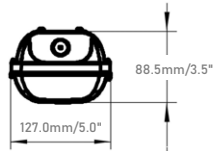

WATT/CCT
FIELD-ADJUSTABLE

Simply select desired CCT and Wattage before installation

| SPECIFICATION | | | |
|----------------------------|-----------------------------|-----------------------------|-------------------------------|
| TYPE | WSD-VP2FT202530W27-3545K-G | WSD-VP4FT343845W27-3545K-G | WSD-VP8FT657590W27-3545K-G |
| WATTAGE | (2FT) 20W/25W/30W | (4FT) 34W/38W/45W | (8FT) 65W/75W/90W |
| LUMEN | 2872 Lm / 3454 Lm / 4021 Lm | 4941 lm / 5423 lm / 6494 lm | 9295 lm / 10500 lm / 12364 lm |
| EFFICACY | ≥ 135 lm/W | | |
| CCT | 3500K/4000K/5000K | | |
| CRI | 80 | | |
| INPUT VOLTAGE | AC120-277V | | |
| LIGHT ANGLE | 115° | | |
| POWER FACTOR | 0.95 | | |
| DRIVER EFFICACY | 90% | | |
| FACTORY SETTINGS | 30W & 4000K | 45W & 4000K | 90W & 4000K |
| WORKING TEMPERATURE | -40°F ~ 104°F | | |
| LIFESPAN (L70) | 100000 hours | | |
| PROTECTION LEVEL | Wet locations | | |
| CABLE | None | | |
| WARRANTY | 5 year limited | | |

LED Selectable Vapor Tight Light

Wattages: (2FT)20W/25W/30W;(4FT)34W/38W/45W;(8FT)65W/75W/90W

DIMENSION

2' FIXTURE

| | |
|-------------------|---------------------------|
| WATTAGE | 20W/25W/30W |
| NET WEIGHT | 1.54KG(3.40lbs) |
| BOX DIM. | 26.5"x5.3"x3.6"(1pcs/CTN) |
| | 27.1"x11.0"x 8"(4pcs/CTN) |

4' FIXTURE

| | |
|-------------------|---------------------------|
| WATTAGE | 34W/38W/45W |
| NET WEIGHT | 2.66KG(5.86lbs) |
| BOX DIM. | 51.4"x5.3"x3.6"(1pcs/CTN) |
| | 51.9"x11.3"x8" (4pcs/CTN) |

8' FIXTURE

| | |
|-------------------|---------------------------|
| WATTAGE | 65W/75W/90W |
| NET WEIGHT | 5.10KG(11.24lbs) |
| BOX DIM. | 95.8"x5.3"x3.6"(1pcs/CTN) |
| | 96.8"x10.9"x8" (4pcs/CTN) |

EMERGENCY BACK-UP (SOLD SEPARATELY)