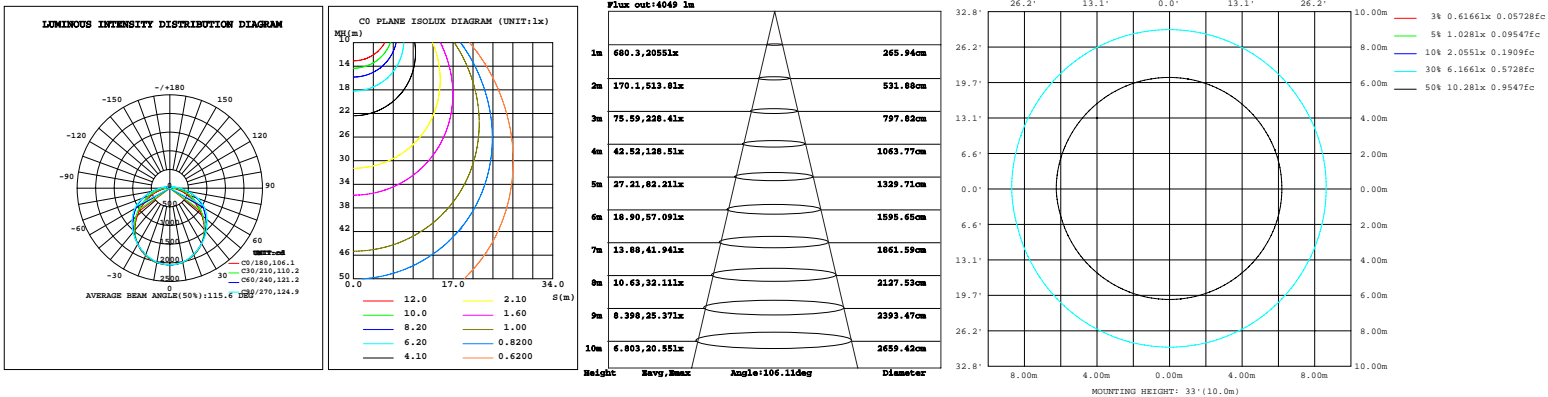

WSD-VP4FT343845W27-3545K (45W&3500K)