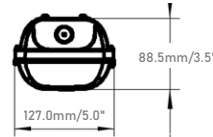

WATT/CCT
FIELD-ADJUSTABLE

Simply select desired CCT and Wattage before installation

| SPECIFICATION | | | |
|----------------------------|-----------------------------|-----------------------------|-------------------------------|
| TYPE | WSD-VP2FT202530W27-3545K-G | WSD-VP4FT343845W27-3545K-G | WSD-VP8FT657590W27-3545K-G |
| WATTAGE | (2FT) 20W/25W/30W | (4FT) 34W/38W/45W | (8FT) 65W/75W/90W |
| LUMEN | 2872 Lm / 3454 Lm / 4021 Lm | 4941 lm / 5423 lm / 6494 lm | 9295 lm / 10500 lm / 12364 lm |
| EFFICACY | ≥ 135 lm/W | | |
| CCT | 3500K/4000K/5000K | | |
| CRI | 80 | | |
| INPUT VOLTAGE | AC120-277V | | |
| LIGHT ANGLE | 115° | | |
| POWER FACTOR | 0.95 | | |
| DRIVER EFFICACY | 90% | | |
| FACTORY SETTINGS | 30W & 4000K | 45W & 4000K | 90W & 4000K |
| WORKING TEMPERATURE | -40°F ~ 104°F | | |
| LIFESPAN (L70) | 100000 hours | | |
| PROTECTION LEVEL | Wet locations | | |
| CABLE | None | | |
| WARRANTY | 5 year limited | | |

LED Selectable Vapor Tight Light

Wattages: (2FT)20W/25W/30W;(4FT)34W/38W/45W;(8FT)65W/75W/90W

DIMENSION

2' FIXTURE

| | |
|-------------------|---------------------------|
| WATTAGE | 20W/25W/30W |
| NET WEIGHT | 1.54KG(3.40lbs) |
| BOX DIM. | 26.5"x5.3"x3.6"(1pcs/CTN) |
| | 27.1"x11.0"x 8"(4pcs/CTN) |

4' FIXTURE

| | |
|-------------------|---------------------------|
| WATTAGE | 34W/38W/45W |
| NET WEIGHT | 2.66KG(5.86lbs) |
| BOX DIM. | 51.4"x5.3"x3.6"(1pcs/CTN) |
| | 51.9"x11.3"x8" (4pcs/CTN) |

8' FIXTURE

| | |
|-------------------|---------------------------|
| WATTAGE | 65W/75W/90W |
| NET WEIGHT | 5.10KG(11.24lbs) |
| BOX DIM. | 95.8"x5.3"x3.6"(1pcs/CTN) |
| | 96.8"x10.9"x8" (4pcs/CTN) |

EMERGENCY BACK-UP (SOLD SEPARATELY)