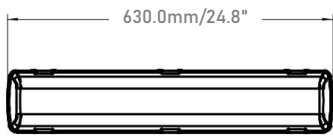

WATT/CCT
FIELD-ADJUSTABLE

Simply select desired CCT and Wattage before installation

| SPECIFICATION | | | |
|----------------------------|-----------------------------|-----------------------------|-------------------------------|
| TYPE | WSD-VP2FT202530W27-3545K-G | WSD-VP4FT343845W27-3545K-G | WSD-VP8FT657590W27-3545K-G |
| WATTAGE | (2FT) 20W/25W/30W | (4FT) 34W/38W/45W | (8FT) 65W/75W/90W |
| LUMEN | 2872 Lm / 3454 Lm / 4021 Lm | 4941 lm / 5423 lm / 6494 lm | 9295 lm / 10500 lm / 12364 lm |
| EFFICACY | ≥ 135 lm/W | | |
| CCT | 3500K/4000K/5000K | | |
| CRI | 80 | | |
| INPUT VOLTAGE | AC120-277V | | |
| LIGHT ANGLE | 115° | | |
| POWER FACTOR | 0.95 | | |
| DRIVER EFFICACY | 90% | | |
| FACTORY SETTINGS | 30W & 4000K | 45W & 4000K | 90W & 4000K |
| WORKING TEMPERATURE | -40°F ~ 104°F | | |
| LIFESPAN (L70) | 100000 hours | | |
| PROTECTION LEVEL | Wet locations | | |
| CABLE | None | | |
| WARRANTY | 5 year limited | | |

LED Selectable Vapor Tight Light

Wattages: (2FT)20W/25W/30W;(4FT)34W/38W/45W;(8FT)65W/75W/90W

DIMENSION

2' FIXTURE

| | |
|-------------------|---------------------------|
| WATTAGE | 20W/25W/30W |
| NET WEIGHT | 1.54KG(3.40lbs) |
| BOX DIM. | 26.5"x5.3"x3.6"(1pcs/CTN) |
| | 27.1"x11.0"x 8"(4pcs/CTN) |

4' FIXTURE

| | |
|-------------------|---------------------------|
| WATTAGE | 34W/38W/45W |
| NET WEIGHT | 2.66KG(5.86lbs) |
| BOX DIM. | 51.4"x5.3"x3.6"(1pcs/CTN) |
| | 51.9"x11.3"x8" (4pcs/CTN) |

8' FIXTURE