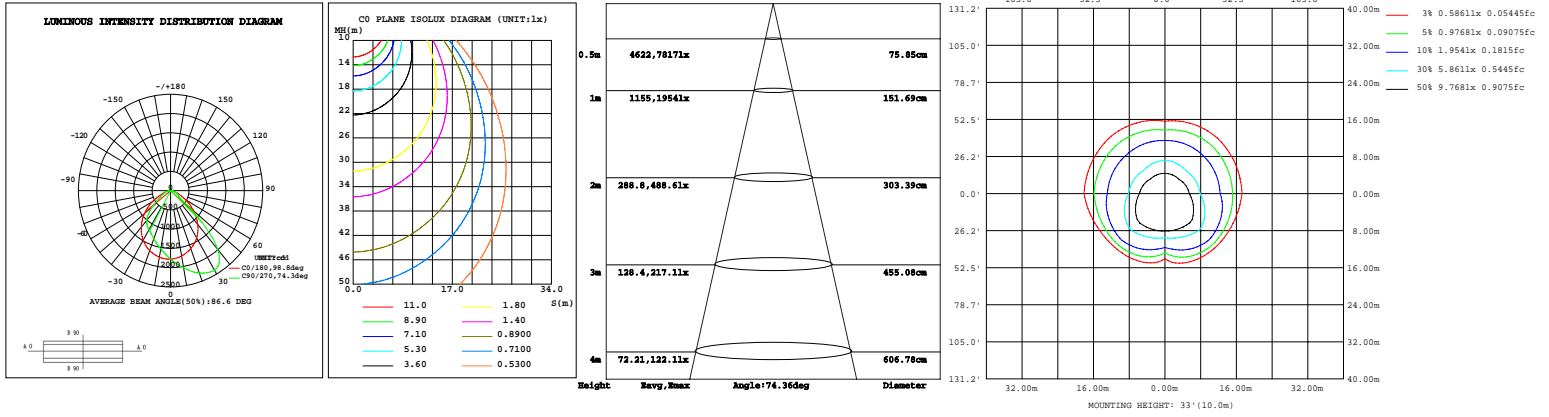

LED Full Cutoff Wall Pack light

Wattages: 28W,42W,56W,70W

PHOTOMETRICS:

For complete IES files, please visit our website.

WSD-FWP2842567W27-345K (28W&4000K)