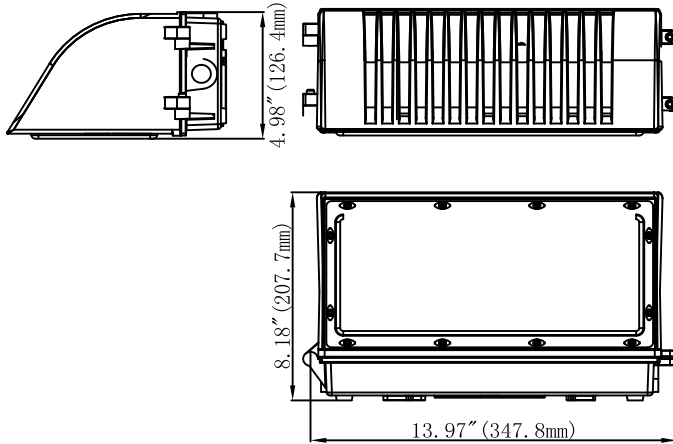

## Packaging information:

❖ **WSD-FWP2842567W27-345K:**

Carton Size:395MMX230MMX140MM  
15.55" X9.06" X5.51" (1Pcs/CTN)

SPECIFICATION				
TYPE	WSD-FWP2842567W27-345K			
WATTAGE	28W	42W	56W	70W
LUMEN	4116 lm (28W&4000K)	6174 lm (42W&4000K)	7840 lm (56W&4000K)	9800 lm (70W&4000K)
EFFICACY	> 140 lm/W			
CCT	3000K,4000K,5000K			
CRI	> 70			
INPUT VOLTAGE	AC120-277V			
LIGHTING ANGLE	99.5X77.6°			
FACTORY SETTINGS	70W & 4000K			
LED TYPE	2835			
PF	> 0.95			
DRIVER EFFICIENCY	> 89%			
PROTECTION LEVEL	WET			
LIFE TIME	> 50000 hours			
WARRANTY	5 year limited			

## DIMENSION:

## Specifications:

Shell materials: Aluminum & PC.  
 Net weight : 6.26 lbs  
 Finish: Dark Bronze(Standard)  
 Product Size:347.8mmX126.4mmX207.7mm  
 13.97"X4.98"X8.18"