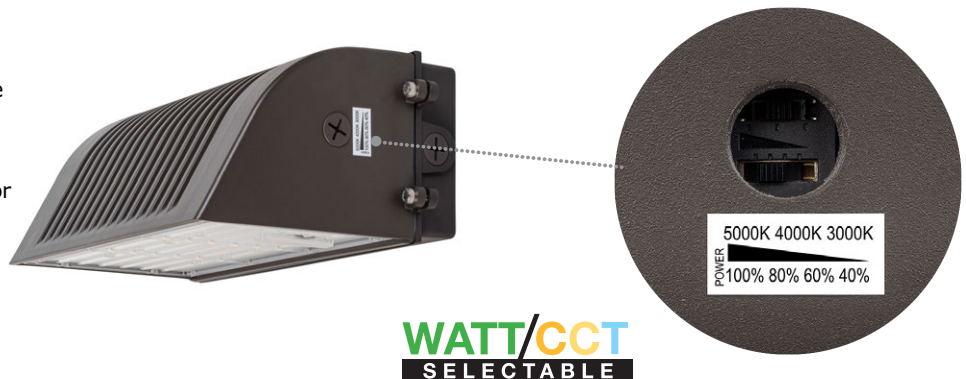

## Packaging information:

❖ **WSD-FWP2842567W27-345K:**

Carton Size:395MMX230MMX140MM  
15.55" X9.06" X5.51" (1Pcs/CTN)

SPECIFICATION				
TYPE	WSD-FWP2842567W27-345K			
WATTAGE	28W	42W	56W	70W
LUMEN	4116 lm (28W&4000K)	6174 lm (42W&4000K)	7840 lm (56W&4000K)	9800 lm (70W&4000K)
EFFICACY	> 140 lm/W			
CCT	3000K,4000K,5000K			
CRI	> 70			
INPUT VOLTAGE	AC120-277V			
LIGHTING ANGLE	99.5X77.6°			
FACTORY SETTINGS	70W & 4000K			
LED TYPE	2835			
PF	> 0.95			
DRIVER EFFICIENCY	> 89%			
PROTECTION LEVEL	WET			
LIFE TIME	> 50000 hours			
WARRANTY	5 year limited			

## DIMENSION:

## Specifications:

Shell materials: Aluminum & PC.  
 Net weight : 6.26 lbs  
 Finish: Dark Bronze(Standard)  
 Product Size:347.8mmX126.4mmX207.7mm  
 13.97"X4.98"X8.18"

## Control Module:

The LED Full Cutoff Wall Pack light can adjust the power and color temperature of the whole lamp, which is convenient and fast. The power and color temperature can be selected according to the actual needs of customers.