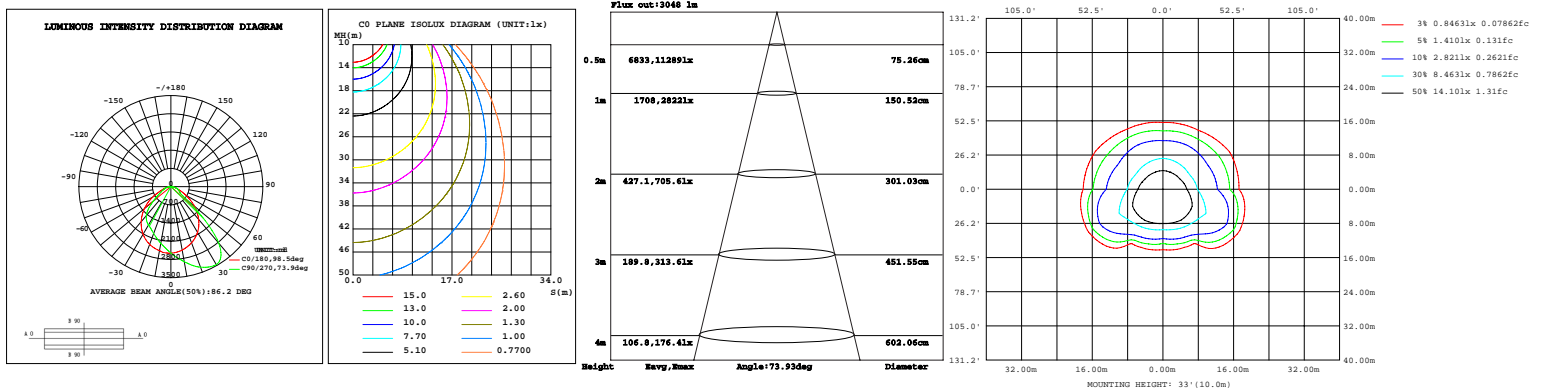

WSD-FWP2842567W27-345K (42W&4000K)