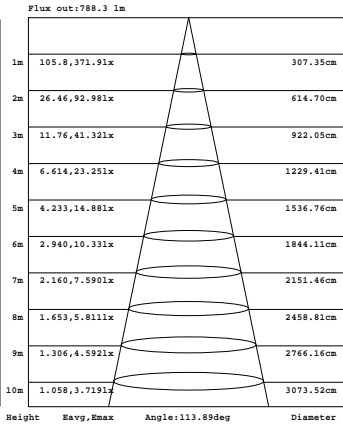

D556-90-CCT-WH-MS