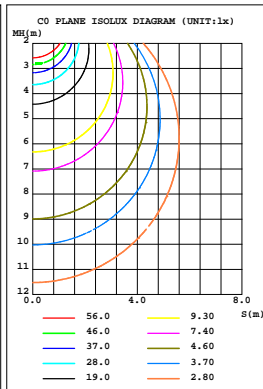

D556-90-CCT-WH-MS