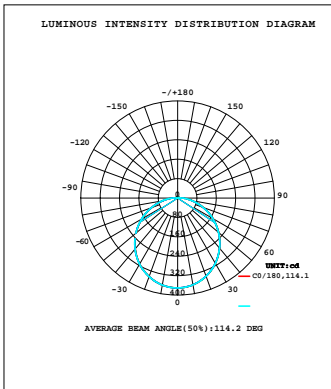

D556-90-CCT-WH-MS