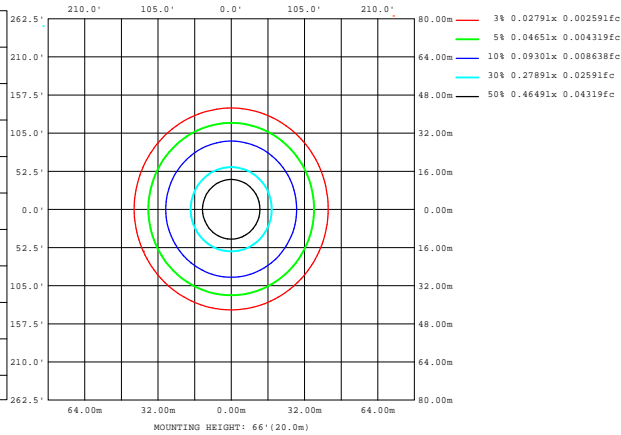

D556-90-CCT-WH-MS