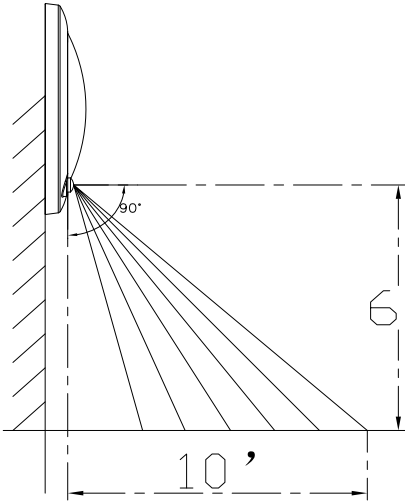

LED DISK DOWN LIGHT

Wattages: 15W

DIMENSION

WATTAGE	D556-90-CCT-WH-MS
NT. WEIGHT	1.01 lbs
OUTER BOX	21.26" x 15.75" x 8.07" (20 pcs)

WATTAGE	D236D-90-CCT-WH
NT. WEIGHT	0.84 lbs
OUTER BOX	17.32" x 15.59" x 7.99" (20 pcs)

STANDARD ACCESSORIES

SPRING CARD BUCKLE

INSTALL SCREWS AND TERMINALS

E27 LAMP HOLDER

ORDERING INFORMATION

EXAMPLE:

D556-90-CCT-WH-MS/D236D-90-CCT-WH

D	556	90	CCT	WH	MS
PRODUCT	NUMBER	CRI	CCT	FINISH	CONTROL
D LED DISK DOWN LIGHT	556 - (556) 236 - (236)	90 CRI=90	CCT CCT Adjustable	WH - (White)	MS - (PRI Sensor)

LED DISK DOWN LIGHT

Wattages: 15W

INDUCTION RANGE:

Hanging installation:
The mounting height is 6 feet and the sensing distance is 10 feet sensing range 90 degrees

Installation of ceiling:
Mounting height 11 feet, sensing range 48 degrees