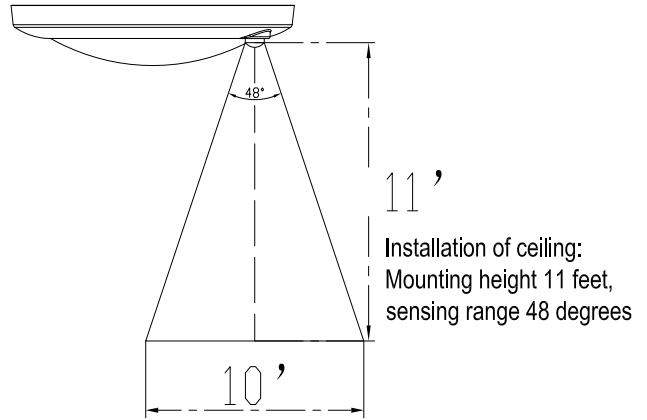

LED DISK DOWN LIGHT

Wattages: 15W

DIMENSION

WATTAGE	D556-90-CCT-WH-MS
NT. WEIGHT	1.01 lbs
OUTER BOX	21.26" x 15.75" x 8.07" (20 pcs)

WATTAGE	D236D-90-CCT-WH
NT. WEIGHT	0.84 lbs
OUTER BOX	17.32" x 15.59" x 7.99" (20 pcs)

STANDARD ACCESSORIES

SPRING CARD BUCKLE

INSTALL SCREWS AND TERMINALS

E27 LAMP HOLDER

ORDERING INFORMATION

EXAMPLE:

D556-90-CCT-WH-MS/D236D-90-CCT-WH

D	556	90	CCT	WH	MS
PRODUCT	NUMBER	CRI	CCT	FINISH	CONTROL
D LED DISK DOWN LIGHT	556 - (556) 236 - (236)	90 CRI=90	CCT CCT Adjustable	WH - (White)	MS - (PRI Sensor)

LED DISK DOWN LIGHT

Wattages: 15W

INDUCTION RANGE:

Hanging installation:
The mounting height is 6 feet and the sensing distance is 10 feet sensing range 90 degrees

Installation of ceiling:
Mounting height 11 feet, sensing range 48 degrees