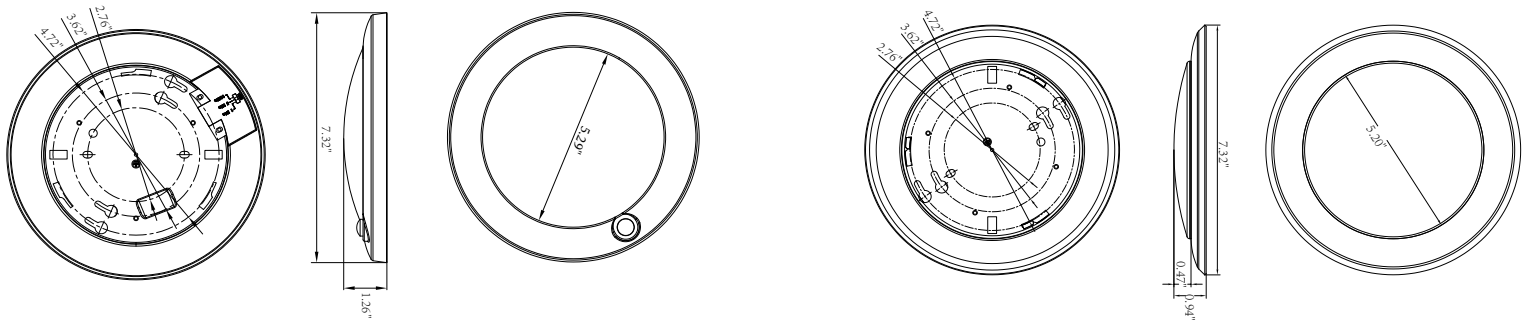

TIME SWITCH
5MIN (FACTORY SETTINGS)

PIR SENSOR
(Standard)

CCT SWITCH
4000K (FACTORY SETTINGS)

D556-90-CCT-WH-MS

D236D-90-CCT-WH

Features

- Energy efficient: save up to 80% in energy costs
- High lumen output
- Mercury-free
- Instant-on light
- 50,000 hours at 70% lumen maintenance rated life
- CCT:2700-5000K
- PIR Sensor Function Available
- 5 years manufacturer warranty

SPECIFICATION

TYPE	D556-90-CCT-WH-MS	D236D-90-CCT-WH
WATTAGE	15W	15W
LUMEN	1135.9 lm	1218.3 lm
EFFICACY	> 75 lm/W	> 80 lm/W
CCT	2700K,3000K,3500K,4000K,5000K	
CRI	> 90	
INPUT VOLTAGE	AC120V	
LIGHTING ANGLE	114	
DIMMABLE	Non-dimmable	
LED TYPE	SMD2835	
CERTIFICATE	UL,Energy Star	UL,Energy Star
TIME ADJUSTABLE	1min/5min/10min	none
DESCRIPTION	PIR Sensor and CCT Adjustable (5-6")	CCT Adjustable (5-6")
LIFE TIME	50000 hours	
WARRANTY	5 year limited	

LED DISK DOWN LIGHT

Wattages: 15W

DIMENSION

WATTAGE	D556-90-CCT-WH-MS
NT. WEIGHT	1.01 lbs
OUTER BOX	21.26" x 15.75" x 8.07" (20 pcs)

WATTAGE	D236D-90-CCT-WH
NT. WEIGHT	0.84 lbs
OUTER BOX	17.32" x 15.59" x 7.99" (20 pcs)

LED DISK DOWN LIGHT

Wattages: 15W

INDUCTION RANGE:

Hanging installation:
The mounting height is 6 feet and the sensing distance is 10 feet sensing range 90 degrees

Installation of ceiling:
Mounting height 11 feet, sensing range 48 degrees