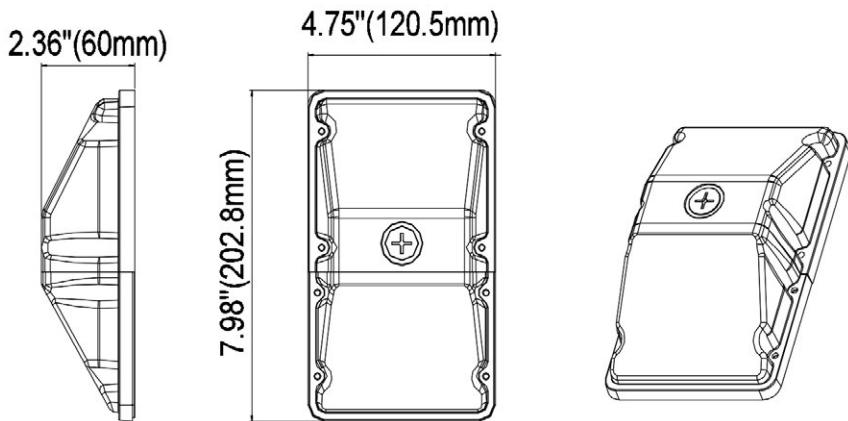

Packaging information:

❖WSD-WP015W27-345K:

Carton Size:545mmX230mmX285mm
21.46"x9.06"x11.22" (12Pcs/CTN)

❖WSD-WP025W27-345K:

Carton Size:545mmX230mmX285mm
21.46"x9.06"x11.22" (12Pcs/CTN)

SPECIFICATION						
TYPE	WSD-WP015W27-345K			WSD-WP025W27-345K		
WATTAGE	15W			25W		
CCT	3000K	4000K	5000K	3000K	4000K	5000K
LUMEN	2130 lm	2246 lm	2218 lm	3423 lm	3656 lm	3571 lm
EFFICACY	> 150 lm/W					
CRI	> 70					
INPUT VOLTAGE	AC120-277V					
LIGHTING ANGLE	112.4°X105.3°					
FACTORY SETTINGS	4000K					
LED TYPE	2835					
PF	> 0.95					
DRIVER EFFICIENCY	> 89%					
PROTECTION LEVEL	WET					
LIFE TIME	> 50000 hours					
WARRANTY	5 year limited					

LED Wall Pack light

Wattages: 15W,25W

DIMENSION:

15W/25W

Specifications:

Shell materials: Aluminum & PC.
 Net weight : 1.26 lbs
 Finish: Dark Bronze(Standard)
 Product Size:202.8mmX120.5mmX60mm
 7.98”X4.75”X2.36”