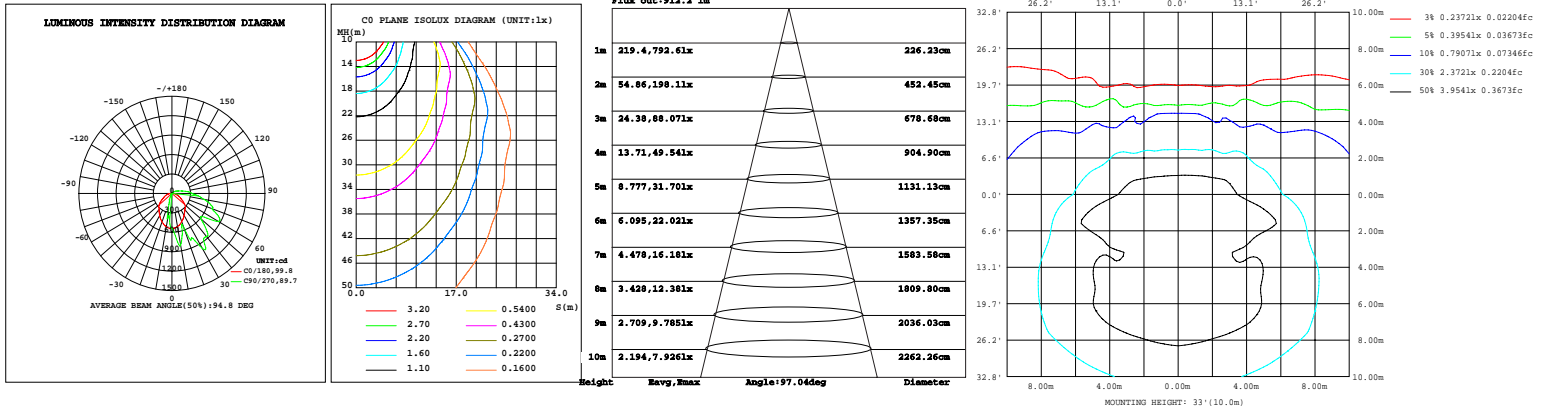

LED Wall Pack light

Wattages: 15W,25W

PHOTOMETRICS:

For complete IES files, please visit our website.

WSD-WP015W27-345K (3000K)