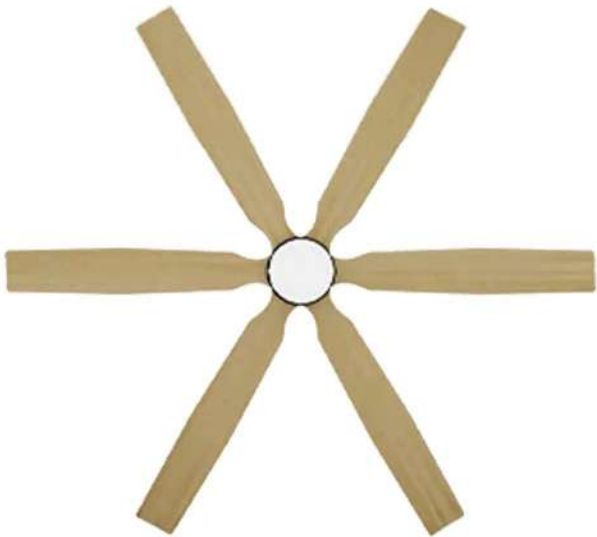

Motor

Pure Copper DC Motor
Reversible

Blades

5 x Wood Blades
Color: Walnut

Included Control

Speed: 1-6
Timer:
52": 1H-2H-4H
60": 1H-4H-8H
Fan Forward / Reverse
Remote Control Bracket
LED Light Control

Model: DCL602