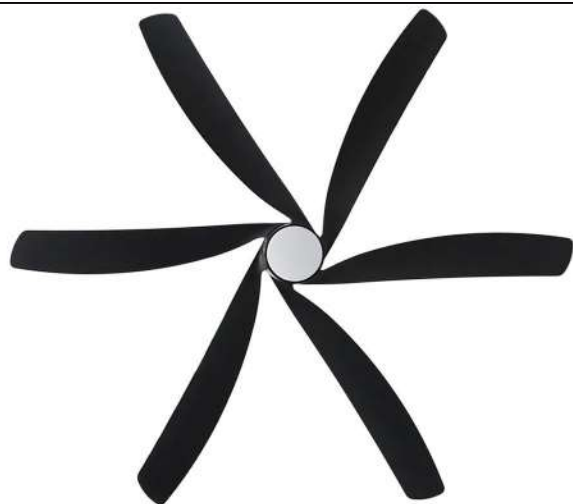

Motor

Pure Copper DC Motor
Reversible

Blades

5 x ABS Blades
Color: Matte Black

Included Control

Speed: 1-6
Timer: 1H-2H-4H
Fan Forward / Reverse
Remote Control Bracket
Light Control

Model: DCL601

DCL601-BLACK