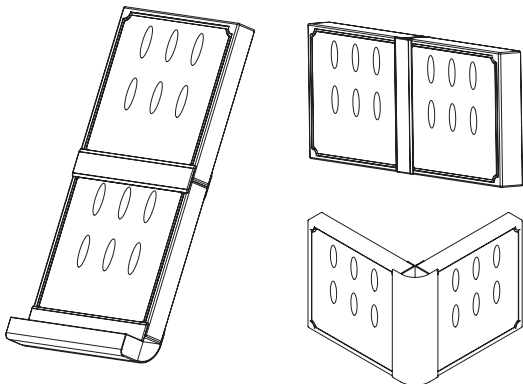

CYEE LIFE

Combinable Darts Holder ZL13B

Holder x 2PCS

Connector x 2PCS

Container x 1 PC

Attention: Please refer to the detailed instruction on the other side of this page for installation and disassembly methods. In order to avoid accidents, please use the necessary protective equipment and tools during the installation and disassembly process.