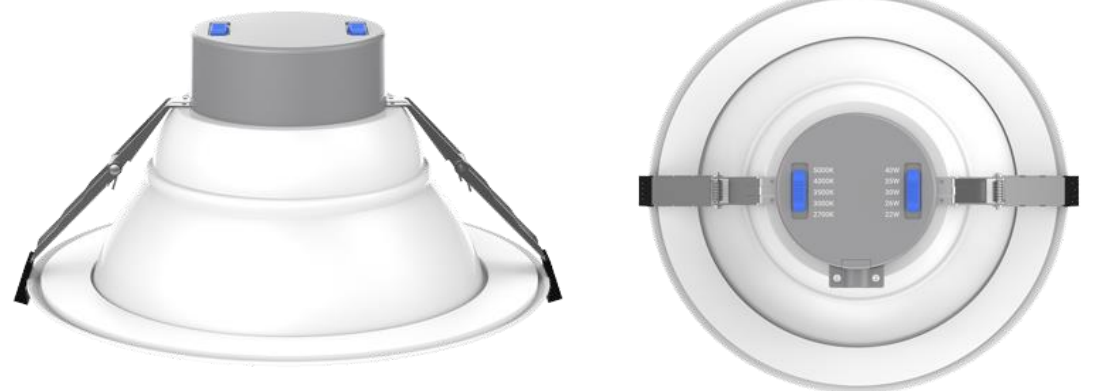

DL254-10-40W-M-A5C5-HO

10" Round Commercial 5 CCT & 5 Wattage Selectable

DESCRIPTION

All in one 0-10 V dimmable 10" LED downlight for retrofit & new construction. Perfect for hospitality, healthcare, shopping mall & retail, office, exterior soffit, etc.

FEATURES & BENEFITS

- Universal voltage 120-347 V
- 0-10 V Dimmable 5%-100%
- 5 CCT selectable 2700 - 3000 - 3500 - 4000 - 5000 K
- 5 Wattage Adjustable 22 - 26 - 30 - 35 - 40 W
- Type IC, Wet location & Air-tight
- Regressed optics with low glare

DIMENSIONS ID 8 7/8" OD 11 1/2" Depth 5 3/4" Regressed 2 1/2"
Cut Out 9" to 10" Ceiling Space needed 5 3/4"

ORDERING GUIDE **DL254-10-40W-M-A5C5-HO**

Project: _____

Location: _____

Qty: _____

Notes: _____

SPECIFICATION	
Applications	Commercial Recessed Ceiling
Power Levels (W)	CCT / W 22 26 30 35 40
Light Output (lm)	2700K 2240 2660 3010 3500 3850
	3000K 2290 2720 3090 3610 3980
	3500K 2420 2870 3260 3820 4220
	4000K 2470 2930 3330 3880 4280
	5000K 2540 2990 3390 3940 4360
Color Temperature (K)	5CCT user selectable: 2700-3000-3500-4000-5000 K
Beam Angle	90°
CRI	80
Input	120V-347V AC 50/60 Hz
Dimming	0 - 10V
Approved Location	Insulated Ceiling & Wet Locations
Air Tight	Yes
Ambient Temperature	-4°F (-20°C) to +104°F (+40°C)
Projected Life	70% Light Output at 50,000 Hours
Certification	cETLus
Warranty	5 Year

Trim Option - Matte White in stock, other trims available by custom order

ACCESSORIES

Sold Separately

Please note that junction box is not included

Black trim cover model # **LBL-10CRT-B**

Silver trim cover model # **LBL-10CRT-S**