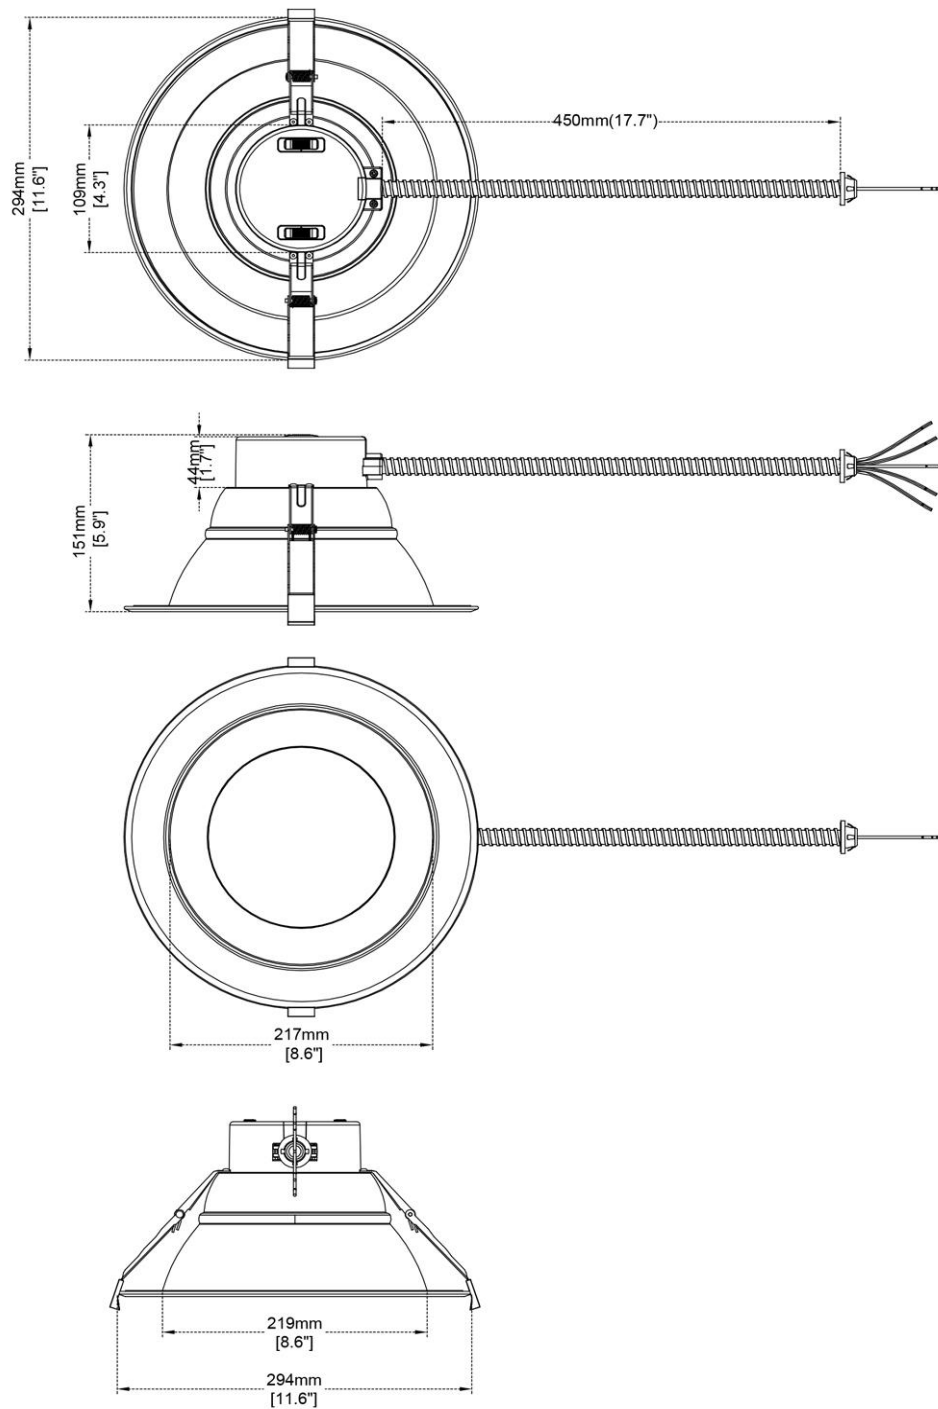

DL254-10-40W-M-A5C5-HO

10" Round Commercial 5 CCT & 5 Wattage Selectable

DESCRIPTION

All in one 0-10 V dimmable 10" LED downlight for retrofit & new construction. Perfect for hospitality, healthcare, shopping mall & retail, office, exterior soffit, etc.

FEATURES & BENEFITS

- Universal voltage 120-347 V
- 0-10 V Dimmable 5%-100%
- 5 CCT selectable 2700 - 3000 - 3500 - 4000 - 5000 K
- 5 Wattage Adjustable 22 - 26 - 30 - 35 - 40 W
- Type IC, Wet location & Air-tight
- Regressed optics with low glare

DIMENSIONS ID 8 7/8" OD 11 1/2" Depth 5 3/4" Regressed 2 1/2"
Cut Out 9" to 10" Ceiling Space needed 5 3/4"

ORDERING GUIDE **DL254-10-40W-M-A5C5-HO**

Project: _____

Location: _____

Qty: _____

Notes: _____

SPECIFICATION	
Applications	Commercial Recessed Ceiling
Power Levels (W)	CCT / W 22 26 30 35 40
Light Output (lm)	2700K 2240 2660 3010 3500 3850
	3000K 2290 2720 3090 3610 3980
	3500K 2420 2870 3260 3820 4220
	4000K 2470 2930 3330 3880 4280
	5000K 2540 2990 3390 3940 4360
Color Temperature (K)	5CCT user selectable: 2700-3000-3500-4000-5000 K
Beam Angle	90°
CRI	80
Input	120V-347V AC 50/60 Hz
Dimming	0 - 10V
Approved Location	Insulated Ceiling & Wet Locations
Air Tight	Yes
Ambient Temperature	-4°F (-20°C) to +104°F (+40°C)
Projected Life	70% Light Output at 50,000 Hours
Certification	cETLus
Warranty	5 Year