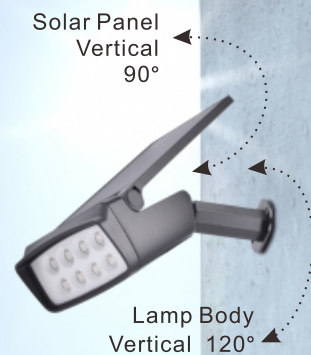

SPECIFICATION

NEXLEDS[®]
NEXLEDS LTD

Wet
Location

VIDEO

Solar Landscape Spotlight

NX-L400S-RGBCW 1.8W

Specification

PRODUCT NAME:	Solar Landscape Spotlight
MODEL NO.:	NX-L400S-RGBCW
POWER TYPE:	Solar
SOLAR BOARD:	Poly-crystalline
BATTERY:	Li-Ion 3.7V 1800mAh
WATT.:	1.8W
LUMEN:	45LM
WORKING TEMP:	-20~45°C
COLOR:	Black Color
FLEXIBLE ANGLE:	Vertical 120°(Lamp body) Vertical 90°(Solar panel)
BEAM ANGLE:	60°
PRODUCT SIZE :	91*188*H290mm
IP:	IP65
APPLICATION:	Patio, Yard, Garden, Pathway, etc
WARRANTY:	1 Year
STANDARD:	FCC TSCA CP65
COLOR TEMP:	RGB+CW (6500K,3000K)