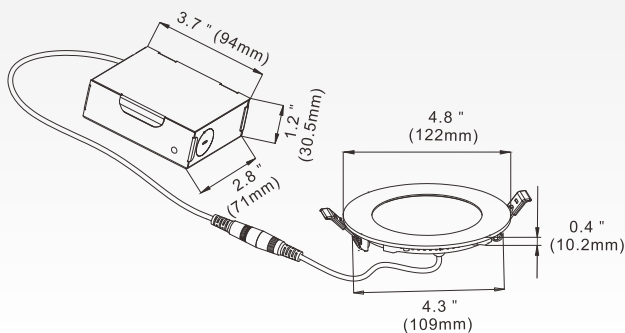

Guaranteed Pairing and No Hub Needed

WiFi + Bluetooth makes pairing simple and easy.

Operating Temperature

-20°C~45°C(-4°F~104°F)

Environment

Suitable for damp locations. (Waterproof version is optional)
Suitable for insulated ceiling applications.

Finish

White finish default, black and brushed nickel are optional

Certificate

ETL, Energy Star

Product Dimension

Applications:

Ultra-thin body, 5%-100% smooth dimming, compatible with most dimmers, suitable damp location, meets kinds of needs in applications such as kitchen, living room, bedroom, bathroom, workplace, common areas, outside of fits and other hard to reach spaces.

Warning:

- Turn power off before inspection, installation or removal. Risk of electric shock - do not use where directly exposed to water or weather.
- This device is not intended for use with emergency exit fixtures or emergency exit lights.