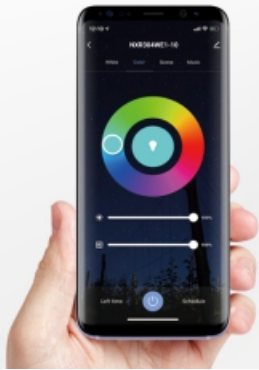

SPECIFICATION

NEXLEDS®
NEXLEDS LTD

4"

COLOR Changing

Tunable White

Smart Slim Panel
Wifi + RGBCW
10W

LED Smart Wifi Rgbcw Slim Panel

NXR304WE1WH-10 10W

Specification

PRODUCT NAME :	LED Smart Wifi Rgbcw Slim Panel
MODEL NO. :	NXR304WE1WH-10
SPECIFICATION :	AC120V; 60Hz; 108mA; 10W
WORKING TEMP :	-20-45(°C)
POWER FACTOR :	>0.9
CRI(RA) :	>80
COLOR :	White Finish
LIGHT SOURCE :	San'an SMD Chip
LUMEN :	600 lm
LIFE TIME :	54000 hrs
BEAM ANGLE :	120°
PRODUCT SIZE :	4 inch
CUT OUT :	4.25 inch
IP :	IP20
APPLICATION :	Suitable for damp location; Home, Shop, Hotel, etc.
WARRANTY :	5 years
STANDARD :	ETL , Energy Star
COLOR TEMP :	2700K-6500K Tunable