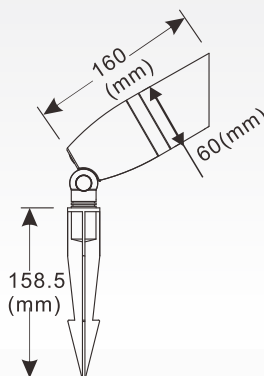

SPECIFICATION

NEXLEDS®
NEXLEDS LTD

RGBCW LED Bullet Spot Light

NX-B1307W-BR-3CCTRGB

Specification

PRODUCT NAME :	RGBCW LED Bullet Spot Light
MODEL NO. :	NX-B1307W-BR-3CCTRGB
SPECIFICATION :	AC/DC 12-24V; 5W
WORKING TEMP :	-20~50(°C)
POWER FACTOR :	0.95
CRI(RA) :	>90
COLOR :	Black Color
MATERIAL :	Aluminum Housing
LIGHT SOURCE :	SMD3030
LUMEN :	450 lm
LIFE TIME :	50000 hrs
BEAM ANGLE :	30°
PRODUCT SIZE :	160.45*65.69*57mm
IP :	IP65
APPLICATION :	Home, Patio, Garden, Yard
WARRANTY :	3 years
STANDARD :	ETL/FCC
COLOR TEMP :	RGBCW

Dimension:

Applications:

- Garden
- Courtyard
- Pathway
- Patio

Packing:

Model Number	Inner pack	Outer pack			
	MEAS	MEAS	QTY	NW	GW
NX-B1307W-BR-3CCTRGB	230*133*77mm	480*415*328mm	24pcs	13.8 KGS	16.64 KGS