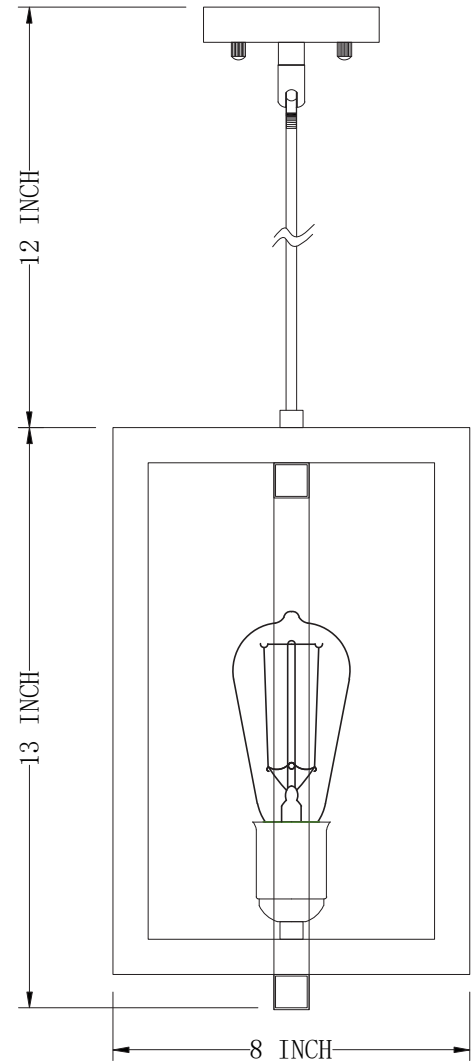

LIT2430BK-GD

**Pipes included:**

Size	12"	6"
Qty	3	1

**DESCRIPTION**

8", 1-light pendant in black finish with Gold Socket Rings.

**SPECIFICATION DETAILS**

\* For custom options, consult factory for details.

<b>UPC BAR CODE</b>	710702917024
<b>Diameter</b>	N/A
<b>Width in "</b>	8"
<b>Depth</b>	N/A
<b>Frame Height</b>	13"
<b>Min Height</b>	20"
<b>Maximum Height</b>	56"
<b>Light source detail</b>	1X60W
<b>Lumens for Led</b>	N/A
<b>Color Temp</b>	N/A
<b>Bulb Rating for each Socket</b>	60W
<b>Bulb Base</b>	E26
<b>Bulb Type</b>	Medium Base
<b>Wire</b>	10FT
<b>ADA</b>	NO
<b>Suitable for location</b>	Indoor
<b>Dual Mount</b>	NO

**SHIPPING DIMENSIONS**

<b>Weight</b>	11.6 lbs	<b>Width</b>	9.5"
<b>Length</b>	9.5"	<b>Height</b>	14.9"

COMMENT