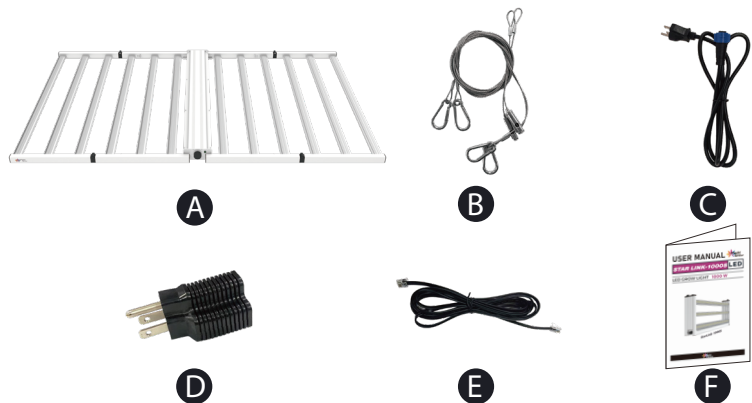

## DIMENSIONS & PACKAGING

### CONTENTS

- A. 1 LED Grow Light
- B. 2 Stainless Steel Hanging Kits
- C. 1 Power Cord (6 ft / 180 cm)
- D. 1 Power Adapter
- E. 1 RJ Cord
- F. 1 User Manual

Model	Master carton	G.W
StarLink-1000S	47.24" x 7.68" x 22.24" L-1200 x W-195 x H-565 mm	19.8 kg 43.65 lbs