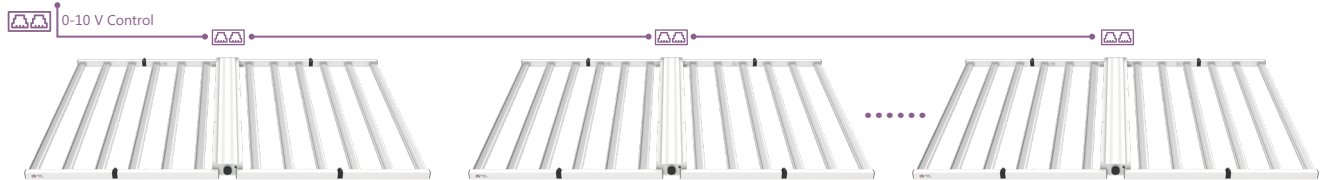

## LED Grow Light

**The StarLink-1000S dimmable LED grow light is a high-intensity, full-spectrum fixture that is designed to cover a 4' x 6' space for full-cycle growth. With the unique design of quadra fold LED grow light, it's cost-effective in shipping and packaging and is an efficient product in the market.**

## FEATURES

- Compatible with our controller TSC-2, TSC-1 and 0-10 V dimming controller;
- Wireless connection with controller TSC-2, up to 200 light fixtures can be connected and controlled by one controller TSC-2;
- With the unique design of quadra fold LED grow light, each of the 4 uniform parts can be folded 180°, it's more than 50% cost-effective in shipping and packaging;
- Low power consumption & high energy efficiency, StarLink-1000S LED grow light is composed of the highest output chips, the PPE up to 2.7  $\mu\text{mol}/\text{J}$ , and the PPF up to 2700  $\mu\text{mol}/\text{s}$ ;
- Popular bar-lighting design, evenly covers an area of 6'x4', focused on distributing more light as even as possible across the plant canopy;
- Endless dimming from 20% to 100% that meet the needs of different luminous efficiency output in different growth cycles;
- 180° foldable design, easy to install, just plug & play.

## Wired Connection

Our master controller TSC-2 is an ideal recommendation in wired connection.

Master Controller TSC-2

Max 100 Pcs StarLink-1000S