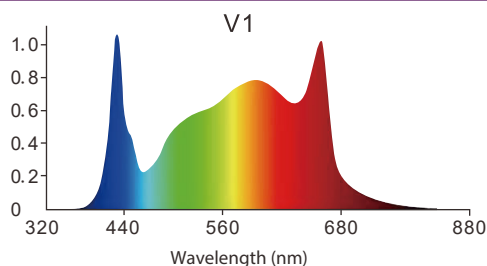

SPECIFICATIONS

Model	StarLink-1000S
AC Power	1000 W
PPF (Light output)	2700 $\mu\text{mol}/\text{s}$
Efficacy	2.7 $\mu\text{mol}/\text{J}$ @ 277 V AC
Spectrum	V1
Coverage	6'x4'
Dimensions	68.50" x 43.31" x 2.36" L-1740 x W-1100 x H-60 mm
Net Weight	14.85 kg / 32.74 lbs
Input Current	9.5 A (@ 120 V AC) 4.9 A (@ 240 V AC) 4.1 A (@277 V AC)
AC Input Voltage	120-277 V AC, 50/60 Hz
Power Factor	> 0.9
Max Operating Temperature	104 °F / 40 °C
Thermal Management	Passive
Dimming	Stepless Dimming from 20% to 100%
Total Harmonic Distortion (THD)	$\leq$ 25%
Lifespan | Warranty	> 50,000 hours | 5-Year Standard Warranty

SPECTRUM