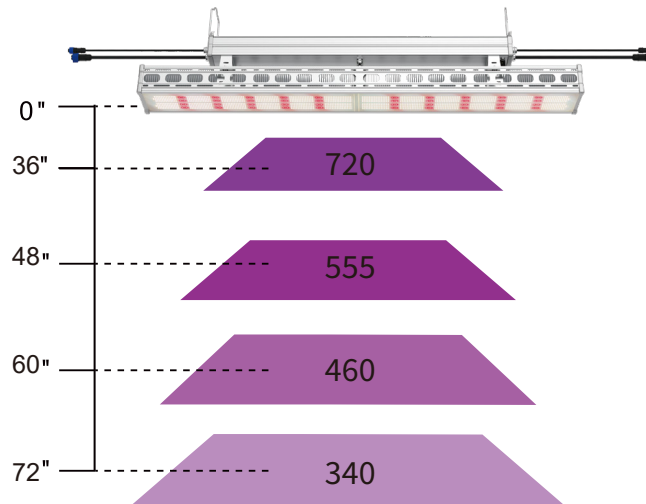

SPECIFICATIONS

Model	SP-650W
AC Input Power	650 W
Efficacy	2.8 $\mu\text{mol}/\text{J}$ @ 277 V AC
Light Output PPF	1820 $\mu\text{mol}/\text{s}$
Dimensions	47.64" x 5.38" x 8.07" L - 1210 x W - 136.7 x H - 204.9 mm
Net Weight	27.18 lb / 12.33 kg
Spectrum	F1
AC Input Voltage	120-277 V AC, 50/60 Hz
AC Current	6.7 A (@ 120 V AC) 3.1 A (@ 240 V AC) 2.7 A (@ 277 V AC)
Power Factor	≥ 0.9
Thermal Management	Passive
Max. Ambient Temperature	104 °F / 40 °C
Dimming	0-10 V Dimmable
Total Harmonic Distortion (THD)	$\leq 25\%$
Lifespan Warranty	> 50,000 hours 5 Year Standard Warranty
Certificates	ETL, DLC, FCC, CE

Wireless Connection

Wired Connection

PPFD (PAR CHART)

SP-650W 5x5FT
36"/914 mm Height

SP-650W 5x5FT
48"/1219 mm Height

SP-650W 5x5FT
60"/1524 mm Height

PAR VALUE ($\mu\text{mol}/\text{m}^2/\text{s}$)

SP-650W

DIMENSIONS & PACKAGING

CONTENTS

- A. 1 LED Grow Light
- B. 2 Stainless Steel Hanging Kits
- C. 1 Power Cord (6 ft / 180 cm)
- D. 1 Power Adapter
- E. 1 User Manual

A

B

C

Model No.	SP-650W
Master carton	51.38" x 7.48" x 10.83" L-1305 x W-190 x H-275
G.W	33.7 lbs / 15.3 kg