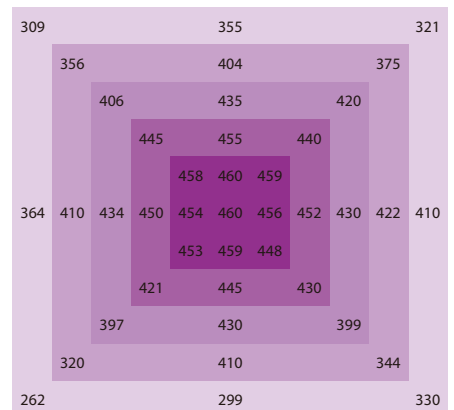

Wireless Connection

Wired Connection

PPFD (PAR CHART)

SP-650W 5x5FT
36"/914 mm Height

SP-650W 5x5FT
48"/1219 mm Height

SP-650W 5x5FT
60"/1524 mm Height

PAR VALUE ($\mu\text{mol}/\text{m}^2/\text{s}$)

SP-650W

DIMENSIONS & PACKAGING

CONTENTS

- A. 1 LED Grow Light
- B. 2 Stainless Steel Hanging Kits
- C. 1 Power Cord (6 ft / 180 cm)
- D. 1 Power Adapter
- E. 1 User Manual

A

B

C

Model No.	SP-650W
Master carton	51.38" x 7.48" x 10.83" L-1305 x W-190 x H-275
G.W	33.7 lbs / 15.3 kg