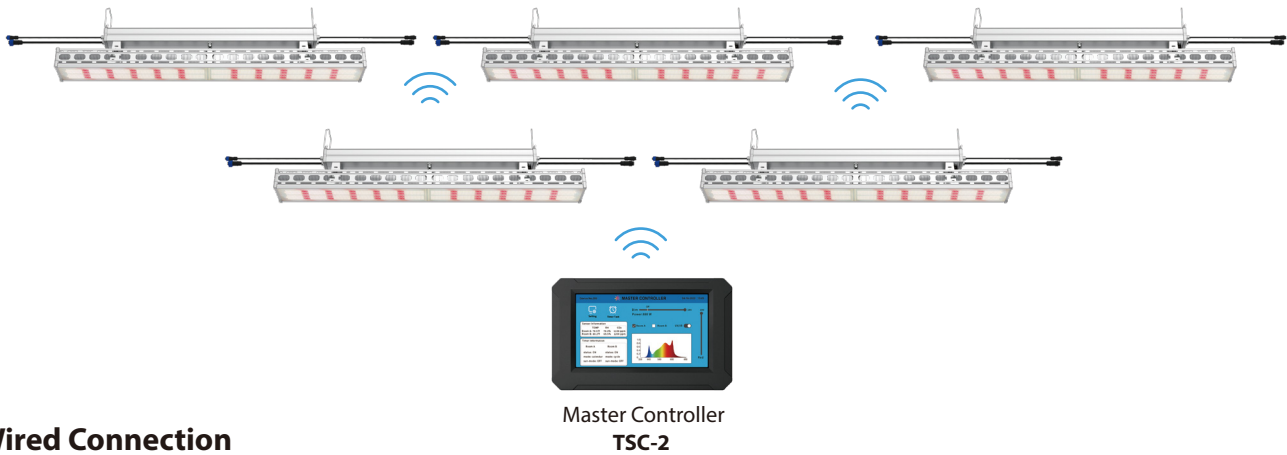

CONTROL METHOD

We strongly encourage you to use our Master Controller TSC-2 for wireless or wired connection in large scale of growing, the Master Controller TSC-2 is an essential part for lighting and controlling the SP-650W. Press the silvery button under the power box 2 seconds for resetting.

Wireless Connection

Wired Connection