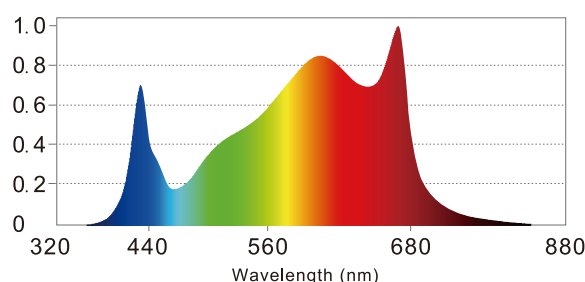

FEATURES

- WiFi mesh technology, perfectly compatible with our wireless controller TSC-2, centrally management for large scale of greenhouse growing;
- IP 67 for long time working in damp environment;
- Patented unibody heat-sink design, greatly improves the heat dissipation capability;
- High and efficacy diodes make it spread powerful PPF/D over 6FT×4FT grow area;
- Optimum full spectrum F1 for whole grow cycle;
- Slim and compact design contribute to a reduced shadow on plants, perfect for greenhouse supplemental lighting;
- Quick and Easy installation to save much time and labor cost;
- 5 Years warranty.

SPECIFICATIONS

Model	SP-650W
AC Input Power	650 W
Efficacy	2.8 $\mu\text{mol}/\text{J}$ @ 277 V AC
Light Output PPF	1820 $\mu\text{mol}/\text{s}$
Dimensions	47.64" x 5.38" x 8.07" L - 1210 x W - 136.7 x H - 204.9 mm
Net Weight	27.18 lb / 12.33 kg
Spectrum	F1
AC Input Voltage	120-277 V AC, 50/60 Hz
AC Current	6.7 A (@ 120 V AC) 3.1 A (@ 240 V AC) 2.7 A (@ 277 V AC)
Power Factor	≥ 0.9
Thermal Management	Passive
Max. Ambient Temperature	104 °F / 40 °C
Dimming	0-10 V Dimmable
Total Harmonic Distortion (THD)	$\leq 25\%$
Lifespan | Warranty	> 50,000 hours | 5 Year Standard Warranty
Certificates	ETL, DLC, FCC, CE

SPECTRUM

F1 Spectrum