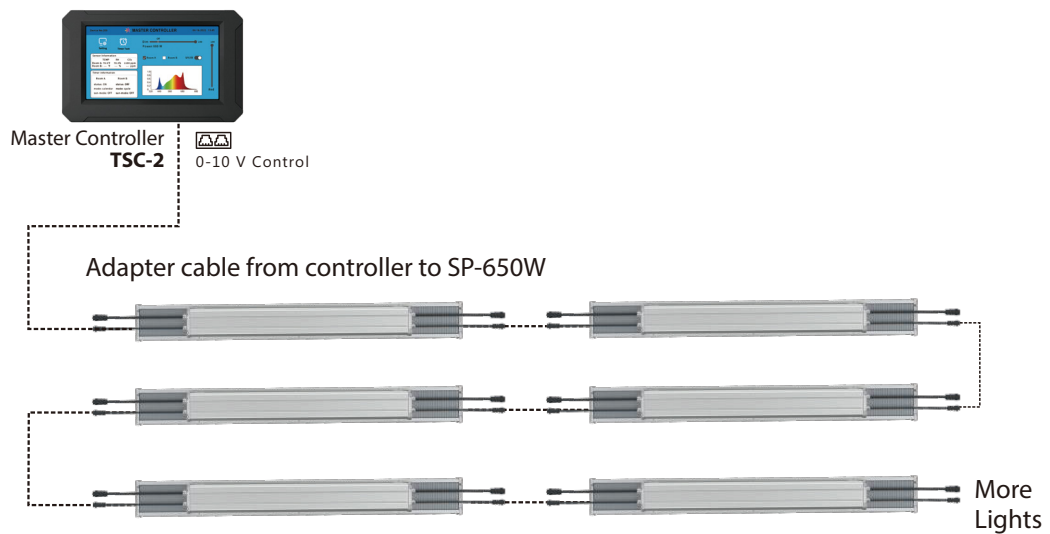

PPFD (PAR CHART)