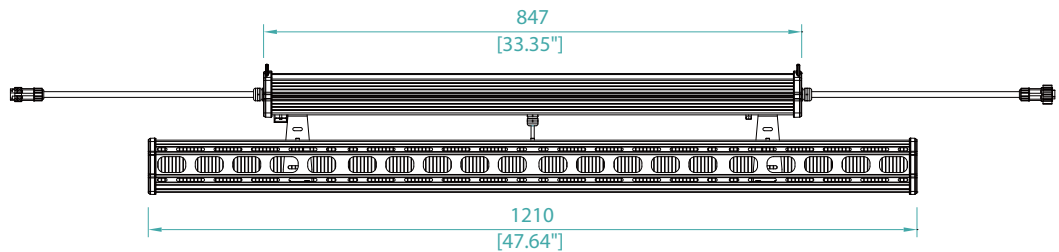

SP-650W

LED Grow Light

SP-650W LED grow light is designed for greenhouse supplemental lighting with linear lay out on top ceiling, long lifespan for its IP 67 waterproof and patented unibody heat-sink design, it perfectly matching with our wireless controller TSC-2 in centrally management.

SPECTRUM

F1 Spectrum

CONTROL METHOD

We strongly encourage you to use our Master Controller TSC-2 for wireless or wired connection in large scale of growing, the Master Controller TSC-2 is an essential part for lighting and controlling the SP-650W. Press the silvery button under the power box 2 seconds for resetting.

Wireless Connection

Wired Connection

PPFD (PAR CHART)

SP-650W 5x5FT
36"/914 mm Height

SP-650W 5x5FT
48"/1219 mm Height

SP-650W 5x5FT
60"/1524 mm Height

PAR VALUE ($\mu\text{mol}/\text{m}^2/\text{s}$)

SP-650W

DIMENSIONS & PACKAGING

CONTENTS

- A. 1 LED Grow Light
- B. 2 Stainless Steel Hanging Kits
- C. 1 Power Cord (6 ft / 180 cm)
- D. 1 Power Adapter
- E. 1 User Manual

A

B

C

Model No.	SP-650W
Master carton	51.38" x 7.48" x 10.83" L-1305 x W-190 x H-275
G.W	33.7 lbs / 15.3 kg