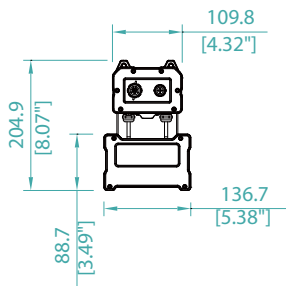

SPECIFICATIONS

Model	SP-650W
AC Input Power	650 W
Efficacy	2.8 $\mu\text{mol}/\text{J}$ @ 277 V AC
Light Output PPF	1820 $\mu\text{mol}/\text{s}$
Dimensions	47.64" x 5.38" x 8.07" L - 1210 x W - 136.7 x H - 204.9 mm
Net Weight	27.18 lb / 12.33 kg
Spectrum	F1
AC Input Voltage	120-277 V AC, 50/60 Hz
AC Current	6.7 A (@ 120 V AC) 3.1 A (@ 240 V AC) 2.7 A (@ 277 V AC)
Power Factor	≥ 0.9
Thermal Management	Passive
Max. Ambient Temperature	104 °F / 40 °C
Dimming	0-10 V Dimmable
Total Harmonic Distortion (THD)	$\leq 25\%$
Lifespan Warranty	> 50,000 hours 5 Year Standard Warranty
Certificates	ETL, DLC, FCC, CE

Wireless Connection

Wired Connection

PPFD (PAR CHART)

SP-650W 5x5FT
36"/914 mm Height

SP-650W 5x5FT
48"/1219 mm Height

SP-650W 5x5FT
60"/1524 mm Height

PAR VALUE ($\mu\text{mol}/\text{m}^2/\text{s}$)

SP-650W

DIMENSIONS & PACKAGING

CONTENTS

- A. 1 LED Grow Light
- B. 2 Stainless Steel Hanging Kits
- C. 1 Power Cord (6 ft / 180 cm)
- D. 1 Power Adapter
- E. 1 User Manual

A

B

C

Model No.	SP-650W
Master carton	51.38" x 7.48" x 10.83" L-1305 x W-190 x H-275
G.W	33.7 lbs / 15.3 kg