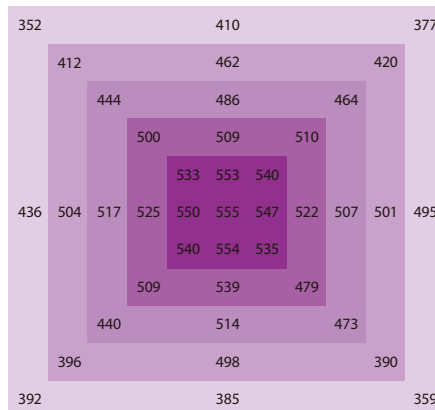

Wireless Connection

Wired Connection

PPFD (PAR CHART)

SP-650W 5x5FT
36"/914 mm Height

SP-650W 5x5FT
48"/1219 mm Height

SP-650W 5x5FT
60"/1524 mm Height

PAR VALUE ($\mu\text{mol}/\text{m}^2/\text{s}$)

SP-650W

DIMENSIONS & PACKAGING

CONTENTS

- A. 1 LED Grow Light
- B. 2 Stainless Steel Hanging Kits
- C. 1 Power Cord (6 ft / 180 cm)
- D. 1 Power Adapter
- E. 1 User Manual

A

B

C

Model No.	SP-650W
Master carton	51.38" x 7.48" x 10.83" L-1305 x W-190 x H-275
G.W	33.7 lbs / 15.3 kg