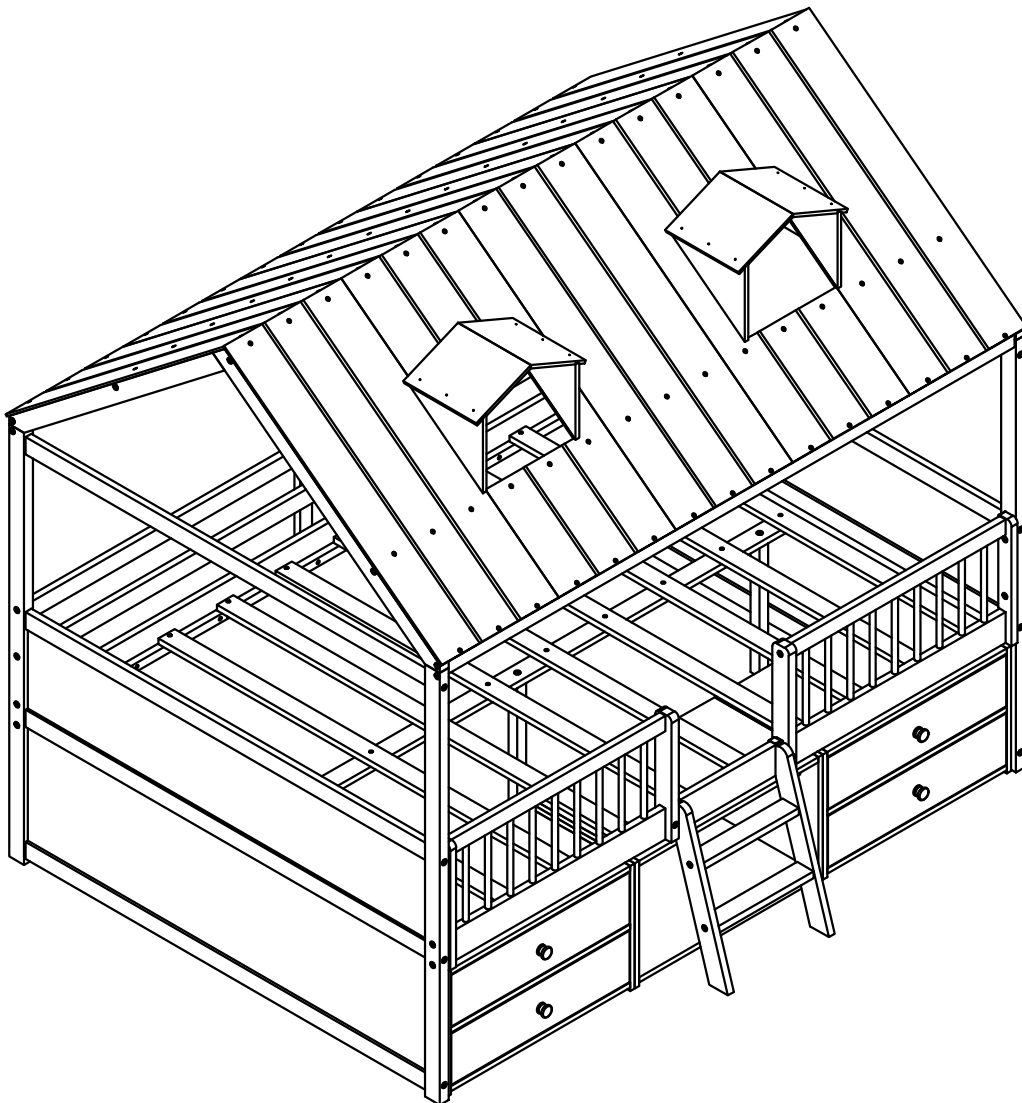

# ASSEMBLY INSTRUCTIONS

WF314948 / WF314949 / WF314950

Full size House bed with 4 drawers

This set is included 3 boxes if don't receive full 3 boxes please contact our customer service team.

## Part List box 1 (WF314948)

<p><b>7</b></p>  <p>Horizontal roof frame 1 - 1pc</p>	<p><b>8</b></p>  <p>Horizontal roof frame 2 - 2pcs</p>	<p><b>13</b></p>  <p>Front left leg - 1pc</p>
<p><b>14</b></p>  <p>Back left leg - 1pc</p>	<p><b>15</b></p>  <p>Front right leg - 1pc</p>	<p><b>16</b></p>  <p>Back right leg - 1pc</p>
<p><b>20</b></p>  <p>Upper side panel - 2pcs</p>	<p><b>21</b></p>  <p>Lower side panel - 2pcs</p>	<p><b>22</b></p>  <p>Front &amp; Back upper frame - 2pcs</p>
<p><b>23</b></p>  <p>Front siderail frame - 1pc</p>	<p><b>28</b></p>  <p>Back balustrade - 2pcs</p>	<p><b>29</b></p>  <p>Back siderail frame - 1pc</p>
<p><b>30</b></p>  <p>Fake roof leg left - 2pcs</p>	<p><b>31</b></p>  <p>Fake roof panel - 4pcs</p>	<p><b>52</b></p>  <p>Slat support rail - 1pcs</p>
<p><b>53</b></p>  <p>Center leg - 3pcs</p>	<p><b>54</b></p>  <p>Fake roof leg right - 2pcs</p>	