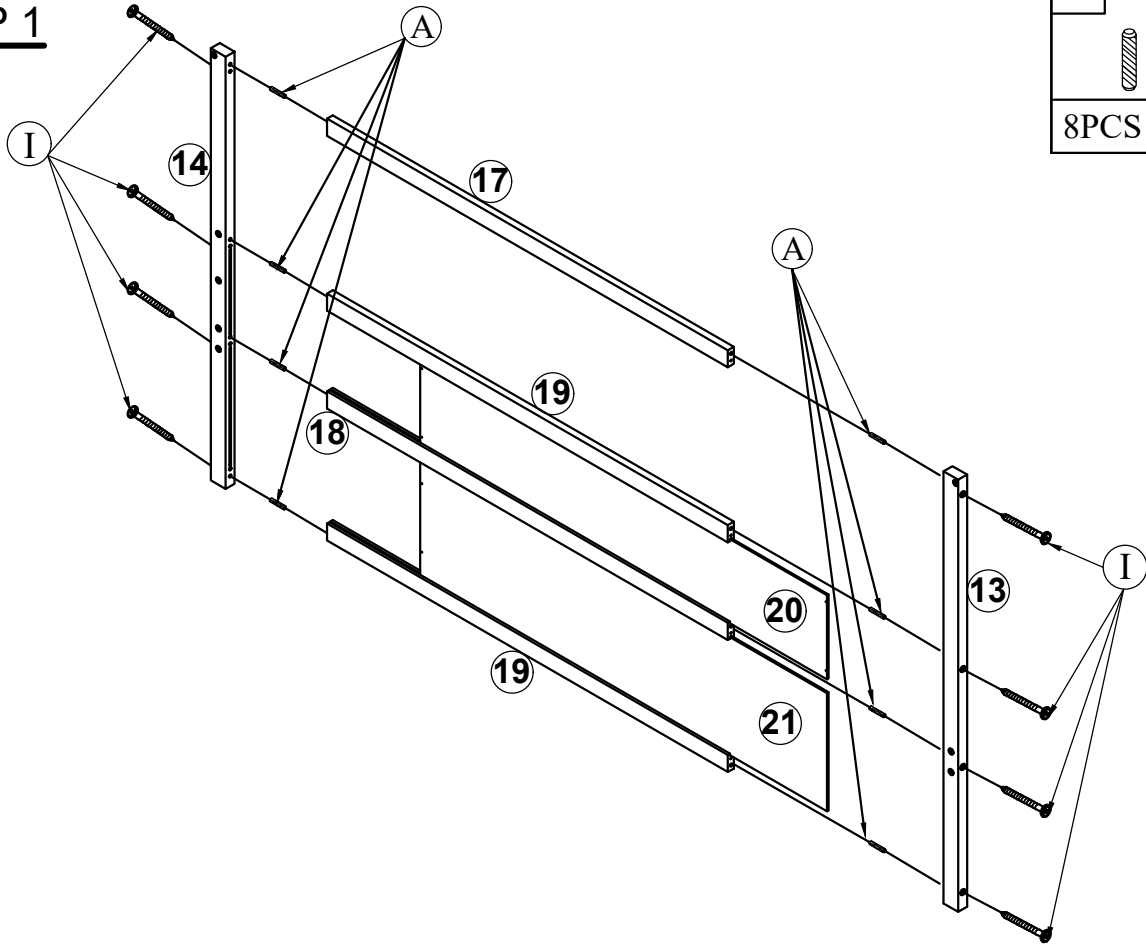

STEP 1

A	I
8PCS	8PCS

STEP 2

A	I
8PCS	8PCS