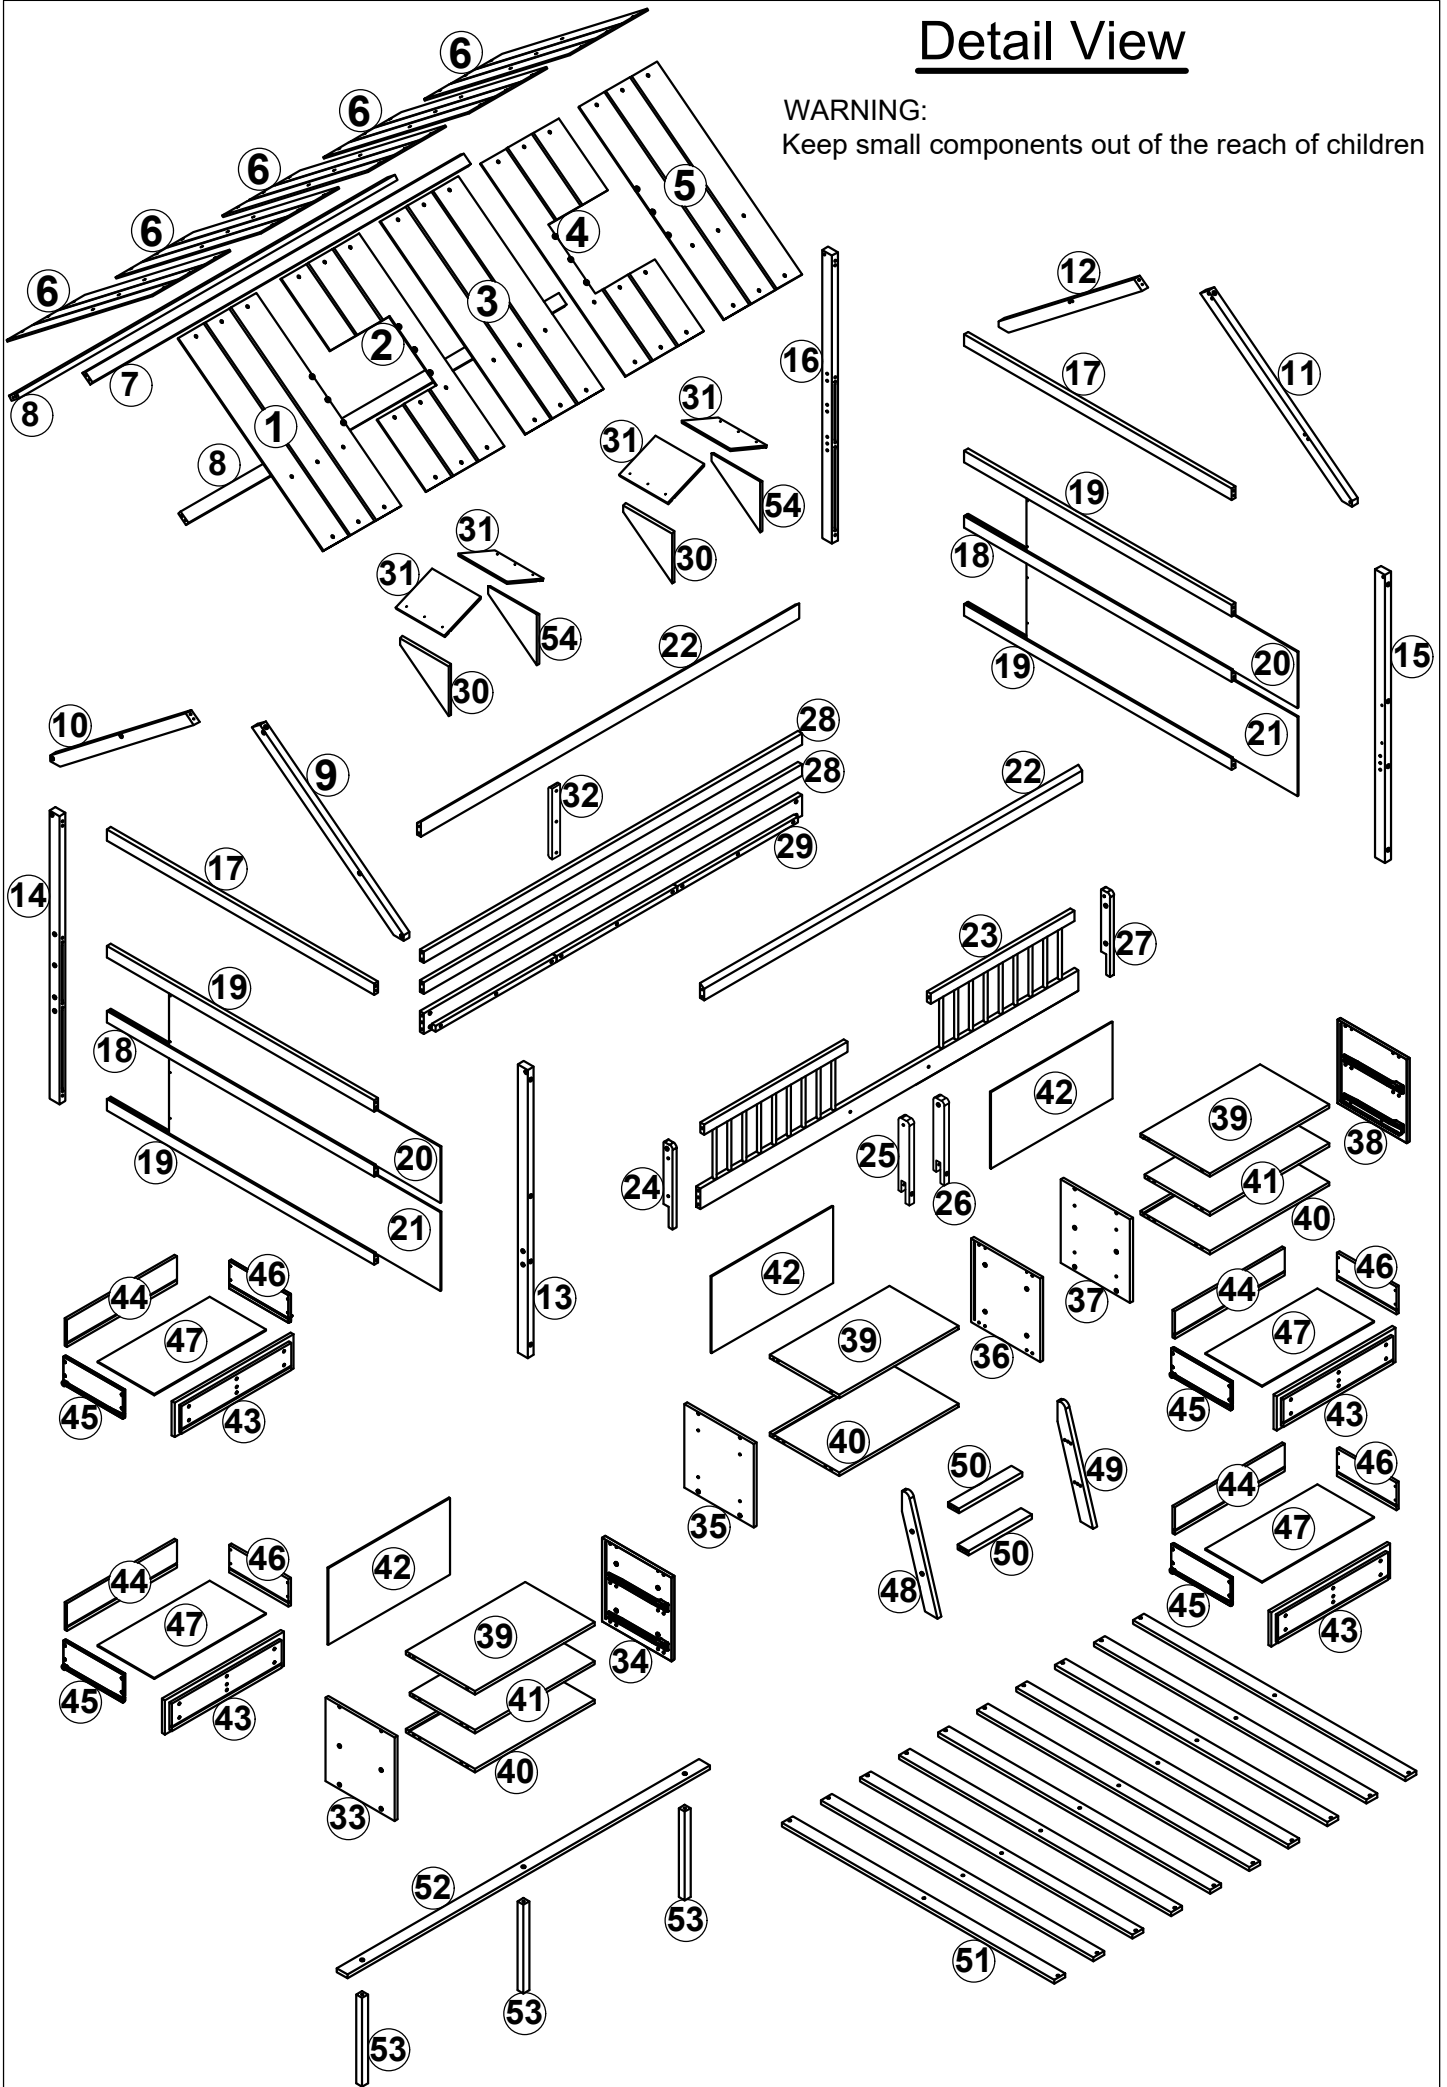

Detail View

WARNING:
Keep small components out of the reach of children