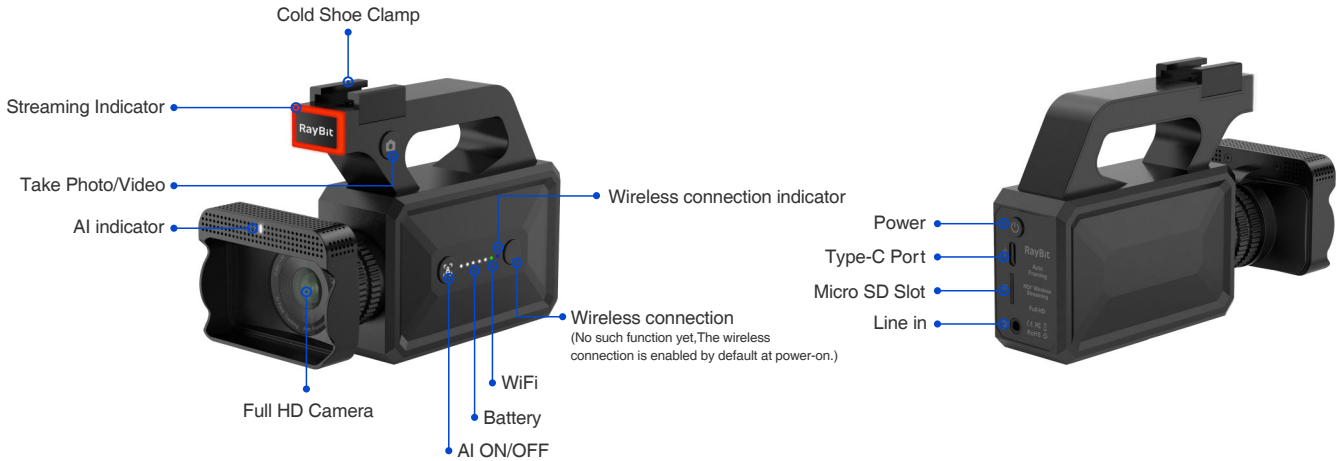

PRODUCT DETAILS