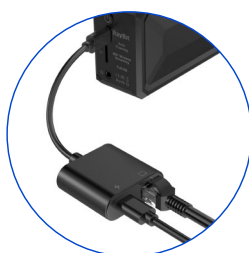

Type C to Ethernet Adapter