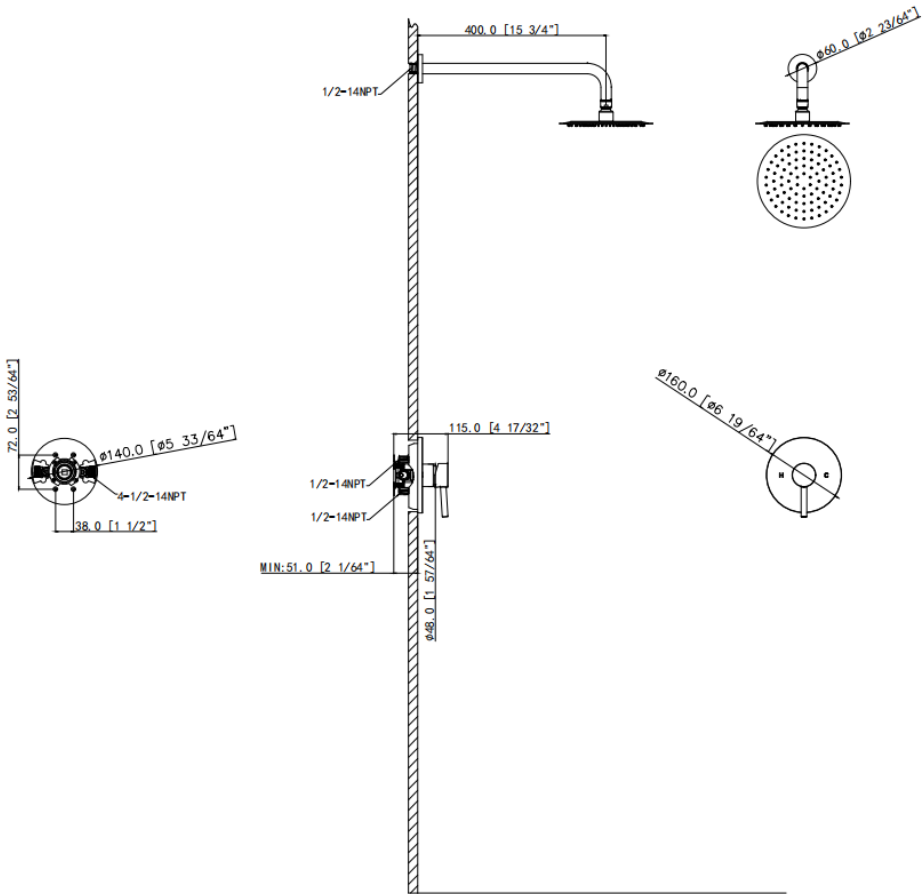

## Specifications (F901XX+)

### A: FEATURES

- Shower Faucet
- Pressure Balance Valve with Integrated Stops
- Ceramic Valve Cartridge
- Adjustable Temperature Limit Stop to Control Maximum Hot Water Temperature
- 90° Maximum Handle Rotation
- SUS304 Single Function Showerhead
- Shower Face Size: 60 mm

### B: FEATURES

F901XX+

mm [inches]

**WARNING:** reserves the right to make changes in specifications and materials and to change and discontinue models, both without the notice or obligation. Dimensions are for reference only.