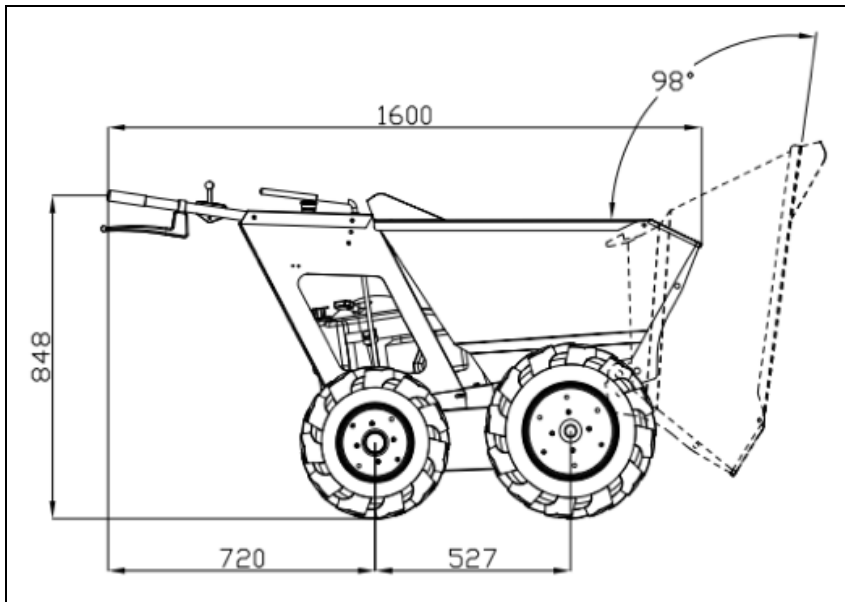

WSPoweronline®

4WD Dumper Loncin 170FA

Specifications

Model	
Brand	Konstant
Model	KT-MD250C
Operating Capacity	250kg
Engine	LC1P70F-3
Rated power	4.0KW/3600/r/min
Displacement	196cc
Number of cylinders	one
Fuel Type	Petrol 86 Octane
Fuel tank capacity	1.4 L
Oil Capacity	0.5L

LONCIN

Specifications	
Transmission	Transaxle 4 Forward / 1 Reverse
Noise Rating	79db
Brake	Disk
Cables	Protected
Wheels	Front 400 x 10, 4 ply Rear 400 x 8
Weight	130kg

Overall Dimensions	Unit mm
Length	155 cm / 61"
Width	less than 70cm / 28"
Height	90 cm