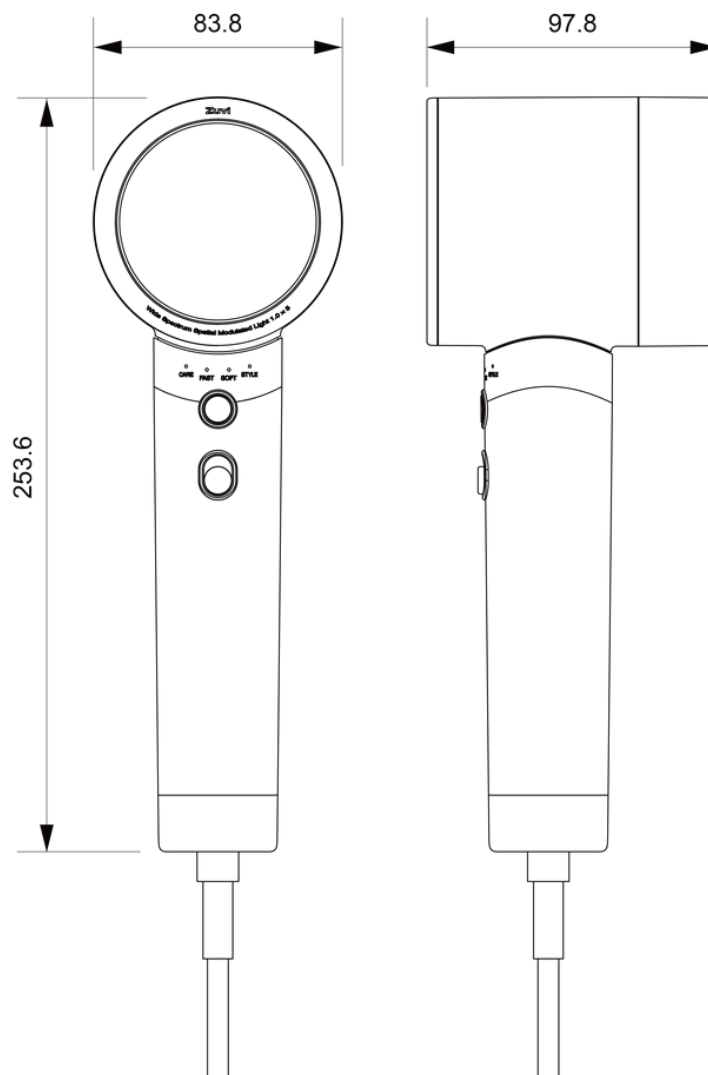

Specification

Dimension

Height	253.6 mm
Width	83.8 mm
Length	97.8 mm