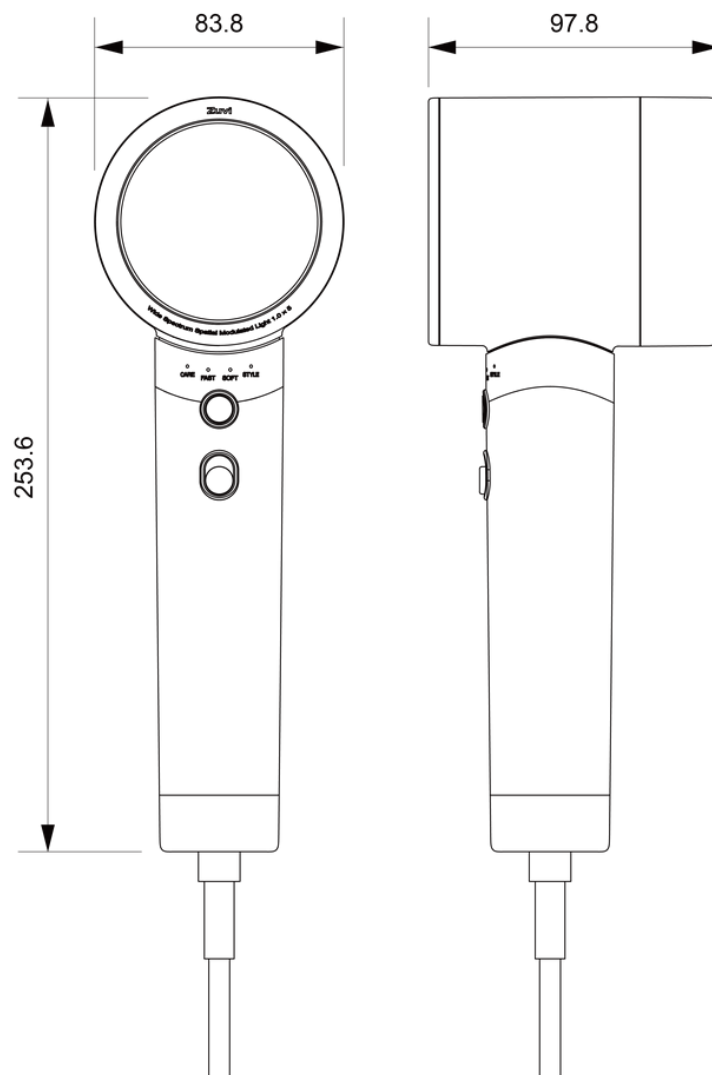

Zuvi Halo Hair Dryer

Specification

Dimension

Height	253.6 mm
Width	83.8 mm
Length	97.8 mm

Electrical

Input Voltage /	UK, EU, HKSAR: AC 220 ~ 240 V / 50Hz
Frequency	North American: AC 100 ~ 120 V / 60Hz
Power	680 W ¹
Motor Speed	105,000 rpm
Cable Length	1.8 m ²

Construction

Material	Glass filled nylon, faux leather, glass, metal
----------	--

Operation

Mode Setting	5 modes (FAST, CARE, SOFT, STYLE, COOL)
Accessories	Styling Concentrator, Diffuser, Gentle Air Attachment

Hair Benefit ³

Internal Hydration	+109%
Shininess	+38%
Smoothness	+17%
Strength	+9%
Color Retention	+57%

Logistics

Net Weight	546 g
Packaged Weight	1.5 kg
Packaged Dimension	(L) 338 mm * (W) 152 mm * (H) 142 mm

Standard Guarantee

Warranty	Two years
----------	-----------

1. Power Consumption measured at 25°C (± 3°C) room temperature. Power consumption varies depending on the actual temperature of the environment.
2. 3-meter cable length version available.
3. Tested and validated by Zuvi Hair Lab / SGS 3rd party lab.