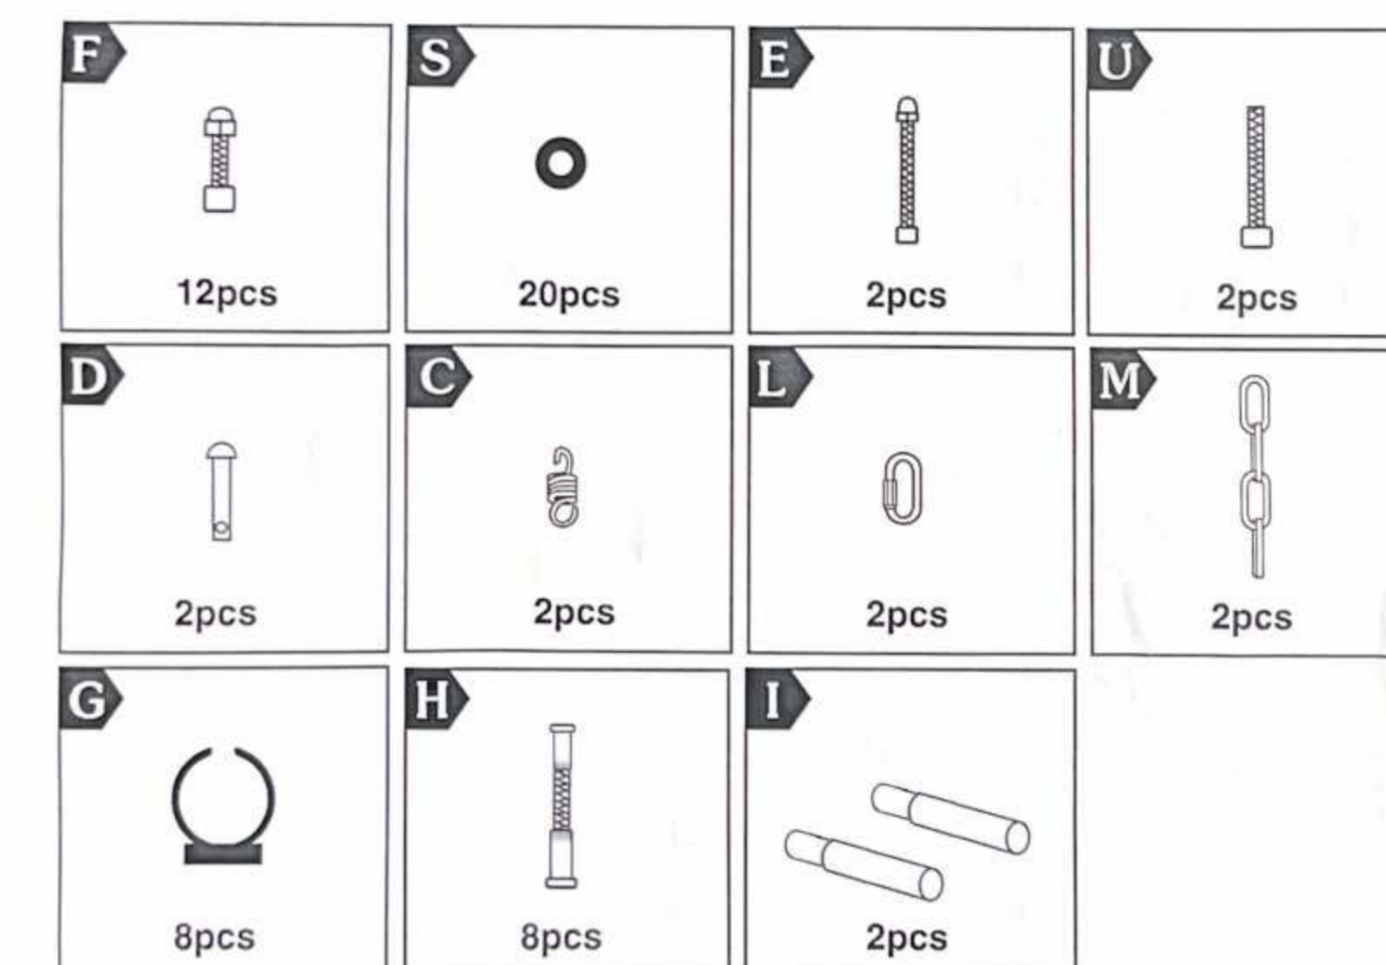

Pe Folding Double Hanging Chair

1/10

CAUTION

2/10

Due To The Large Size And Heavy Weight Of The Product, It Is Necessary To Install It With The Assistance Of Two Adult Males.

REQUIRED ITEMS

3/10

HARDWARE

PARTS

4/10

6/10

7/10

8/10

9/10

10/10

Splicing With Screws H