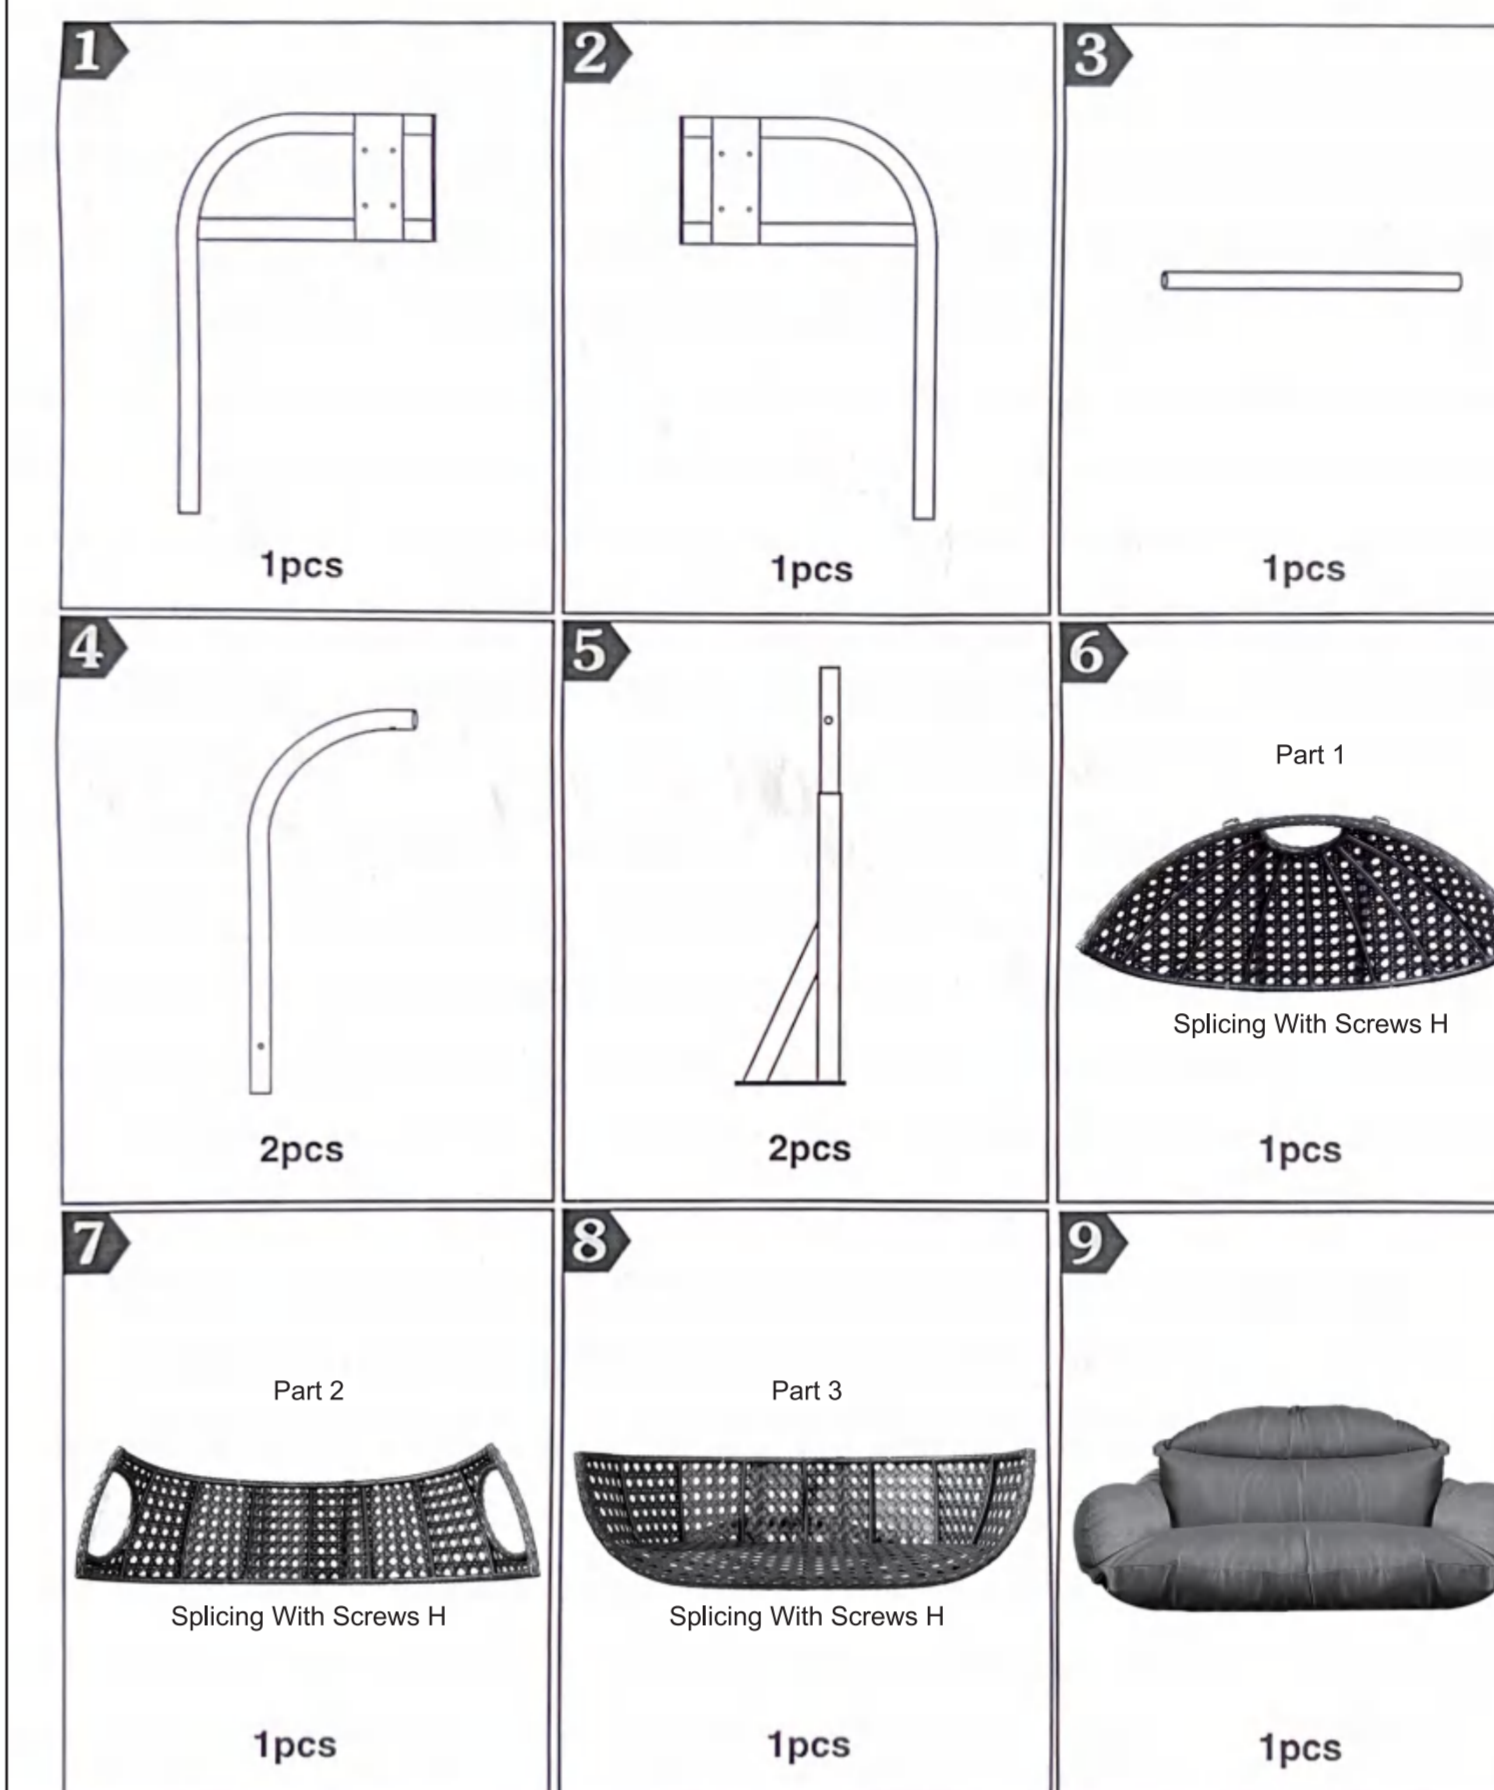

Pe Folding Double Hanging Chair

1/10

CAUTION

2/10

Due To The Large Size And Heavy Weight Of The Product, It Is Necessary To Install It With The Assistance Of Two Adult Males.

REQUIRED ITEMS

3/10

HARDWARE

PARTS

4/10

6/10

7/10

8/10

9/10

10/10

Splicing With Screws H