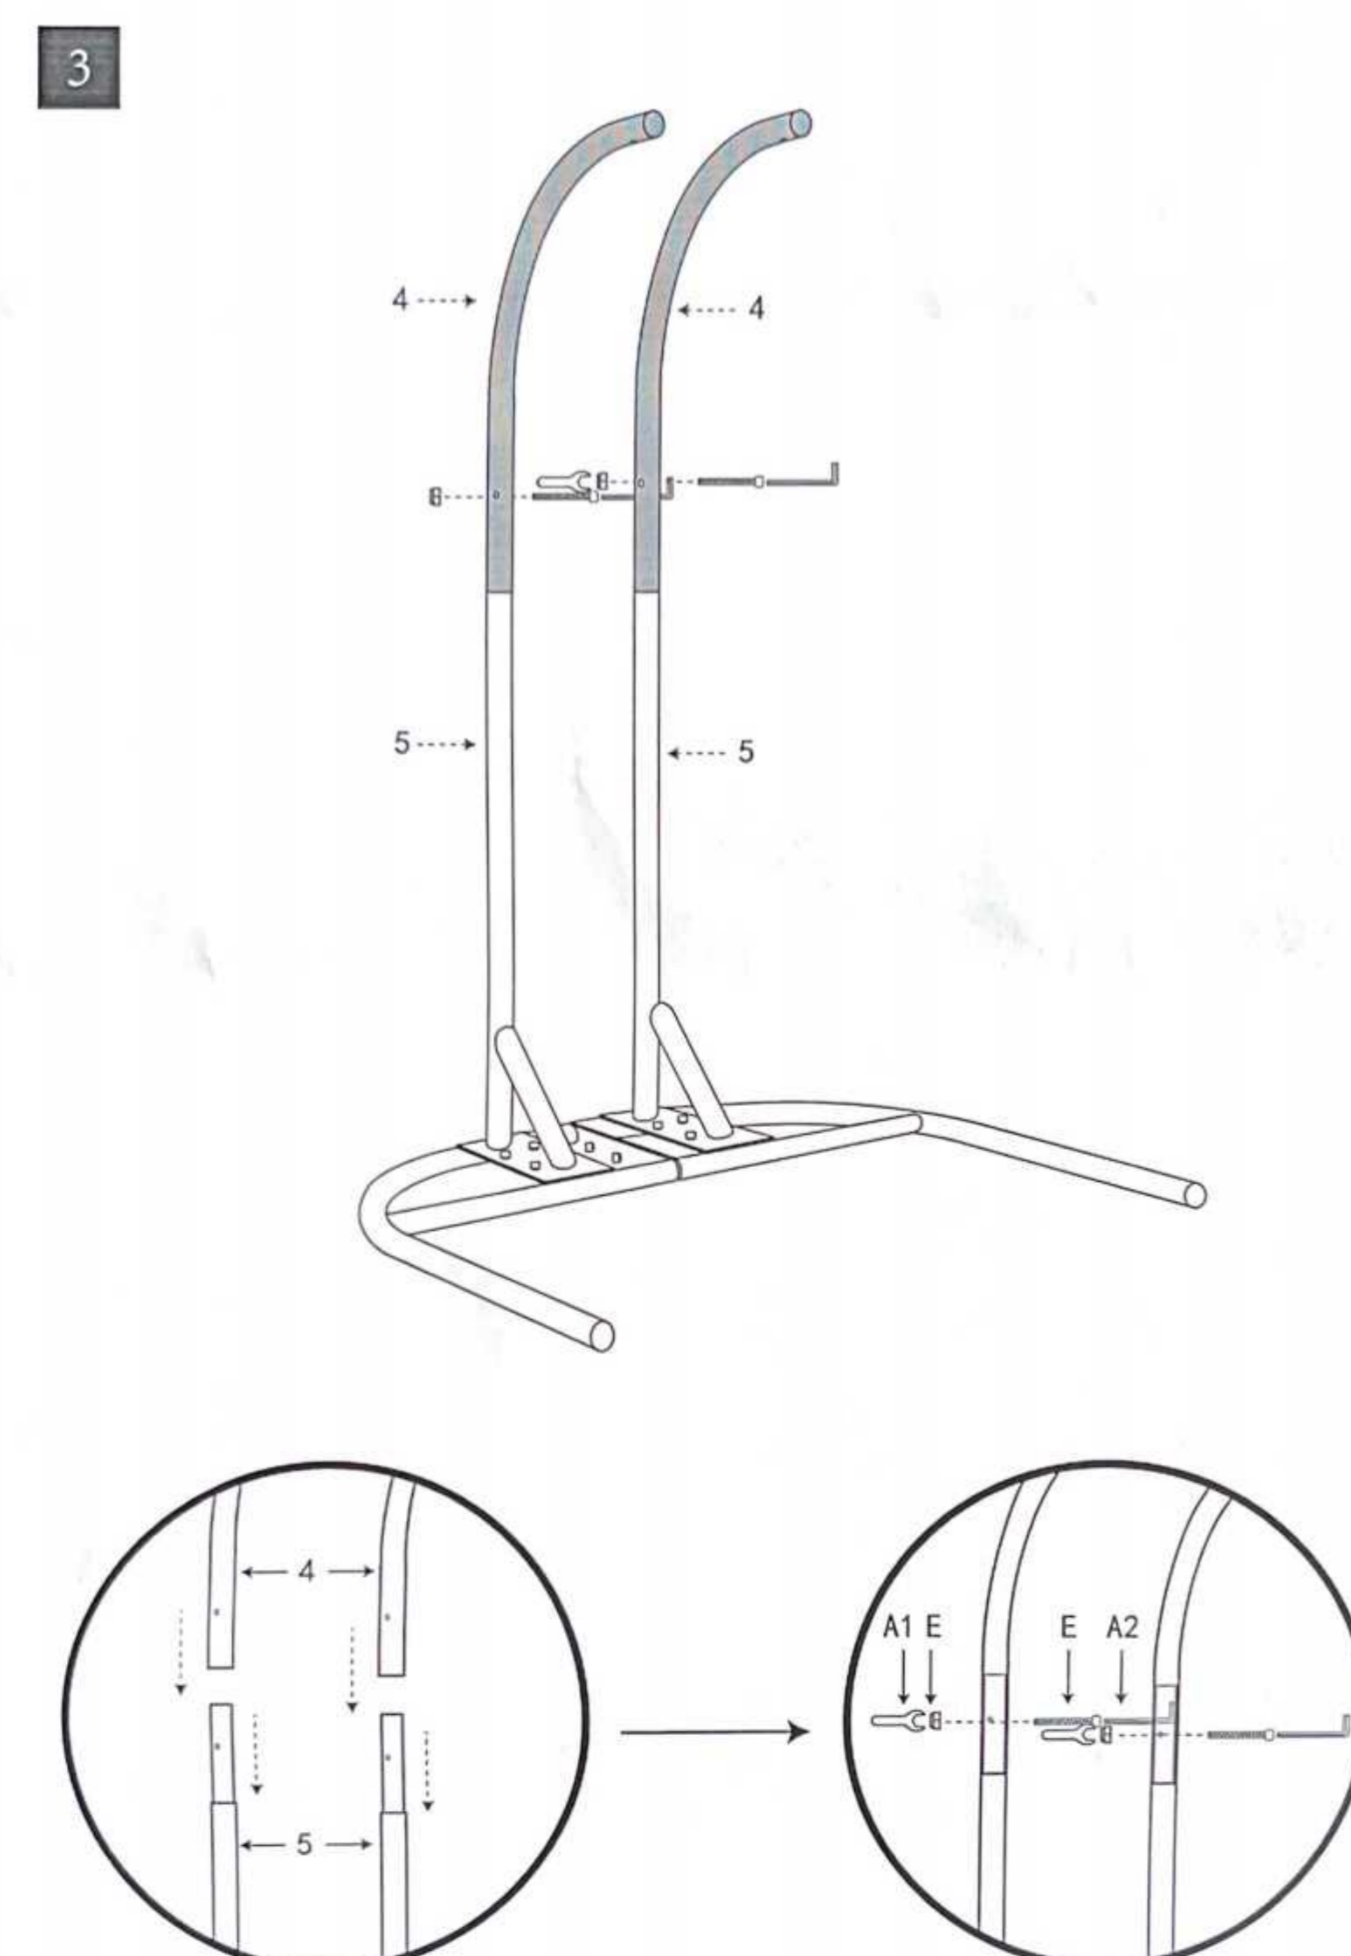

Pe Folding Double Hanging Chair

1/10

CAUTION

2/10

Due To The Large Size And Heavy Weight Of The Product, It Is Necessary To Install It With The Assistance Of Two Adult Males.

REQUIRED ITEMS

3/10

HARDWARE

PARTS

4/10

6/10

7/10

8/10

9/10

10/10

Splicing With Screws H