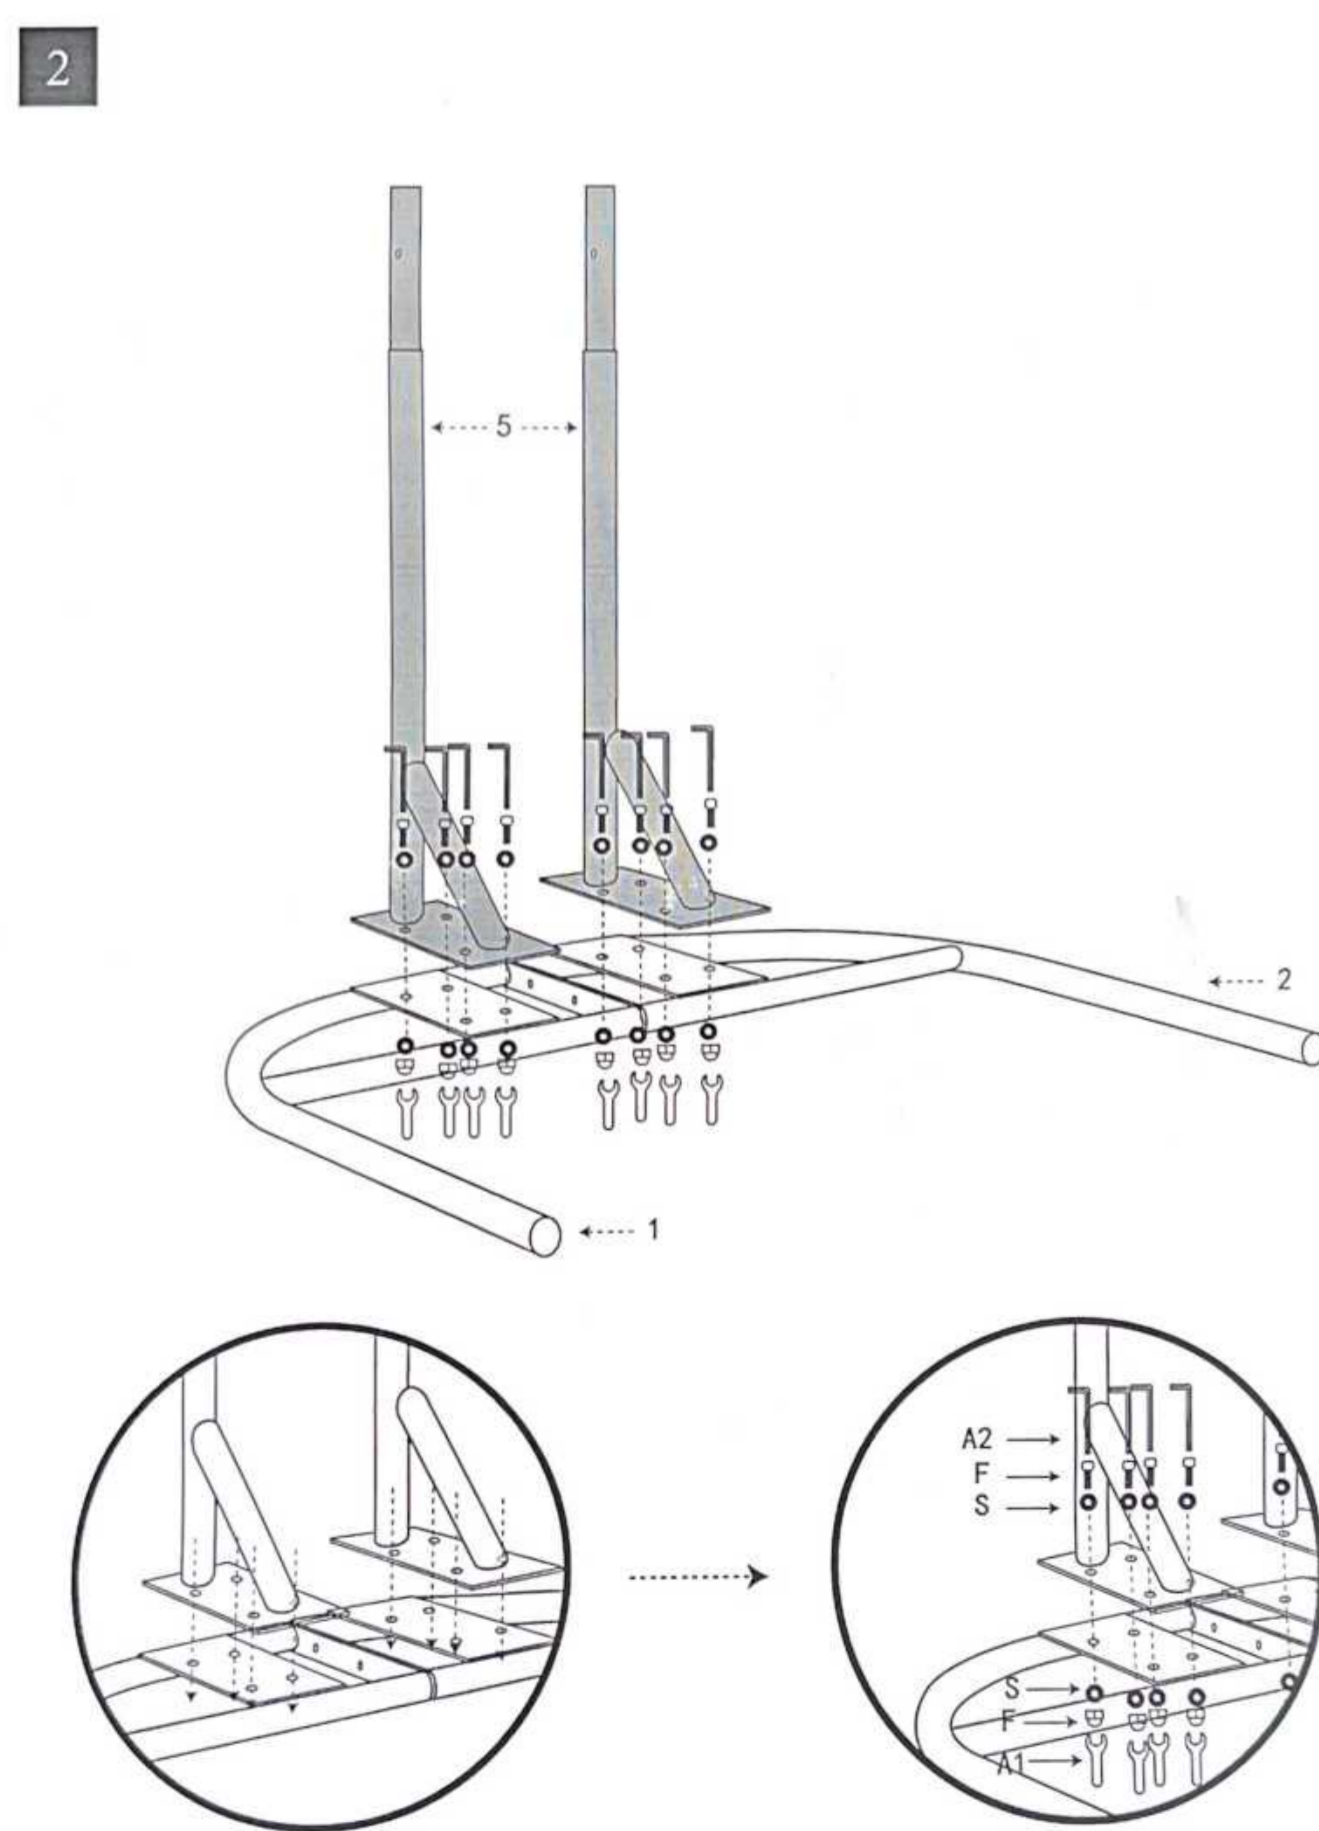

Pe Folding Double Hanging Chair

1/10

CAUTION

2/10

Due To The Large Size And Heavy Weight Of The Product, It Is Necessary To Install It With The Assistance Of Two Adult Males.

REQUIRED ITEMS

3/10

HARDWARE

PARTS

4/10

6/10

7/10

8/10

9/10

10/10

Splicing With Screws H