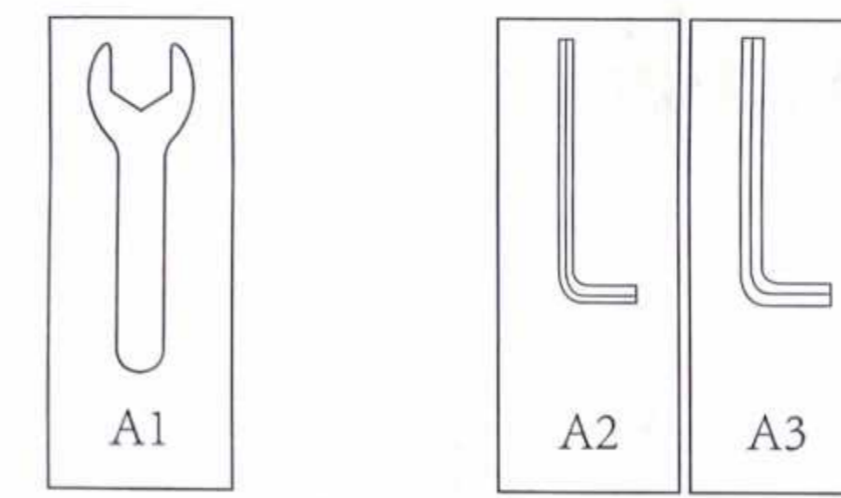

REQUIRED ITEMS

3/10