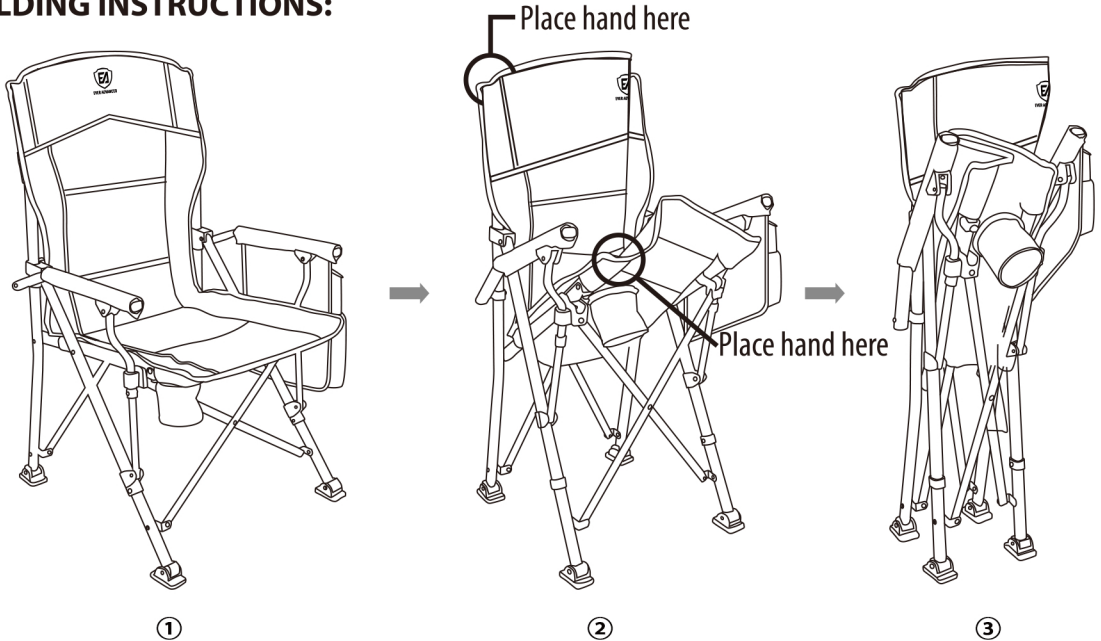

EVER ADVANCED

INSTRUCTIONS | Camping Chair(FC-143XL)

FOLDING INSTRUCTIONS:

To Fold, place chair on even ground. Place one hand on the upper back side tube and the other hand on the lower seat side tube. Push the seat towards the back while leaning the chair slightly back on the rear feet and raise the front legs off the ground.

Safety Tips

- This folding chair holds a maximum weight of 500lbs. Do not exceed.
- No leaning on/over the chair's armrest.
- Care should be taken to avoid tipping chair while in the act of sitting or while seated.
- Use folding chair only on level ground.
- To avoid injuries to fingers, use care when folding the chair.