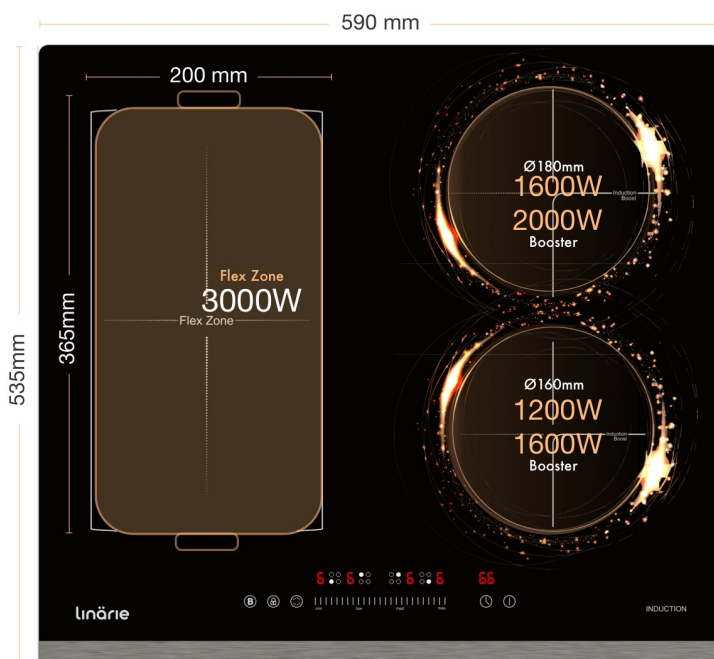

9 Power Levels & 6 Cooking Modes

- 9 adjustable power levels for faster heating and 6 different cooking modes so that you can masterchef at ease

99min Pre-Set Timer

- Heating automatically stops when the cooking time is up

Intuitive Touch to Slide Control

- Easy to understand and easy to operate, so you can easily adjust the temperature and access all of the important functions at your fingertips

Cooking Size & Output

- Front Left Zone: Ø 180mm • 1600W | 2000W Booster
- Rear Left Zone: Ø 160mm • 1200W | 1600W Booster
- Rear Right Zone: Ø 180mm • 1600W | 2000W Booster
- Front Right Zone: Ø 160mm • 1200W | 1600W Booster
- Flex Zone: 365 x 200mm • 3000W