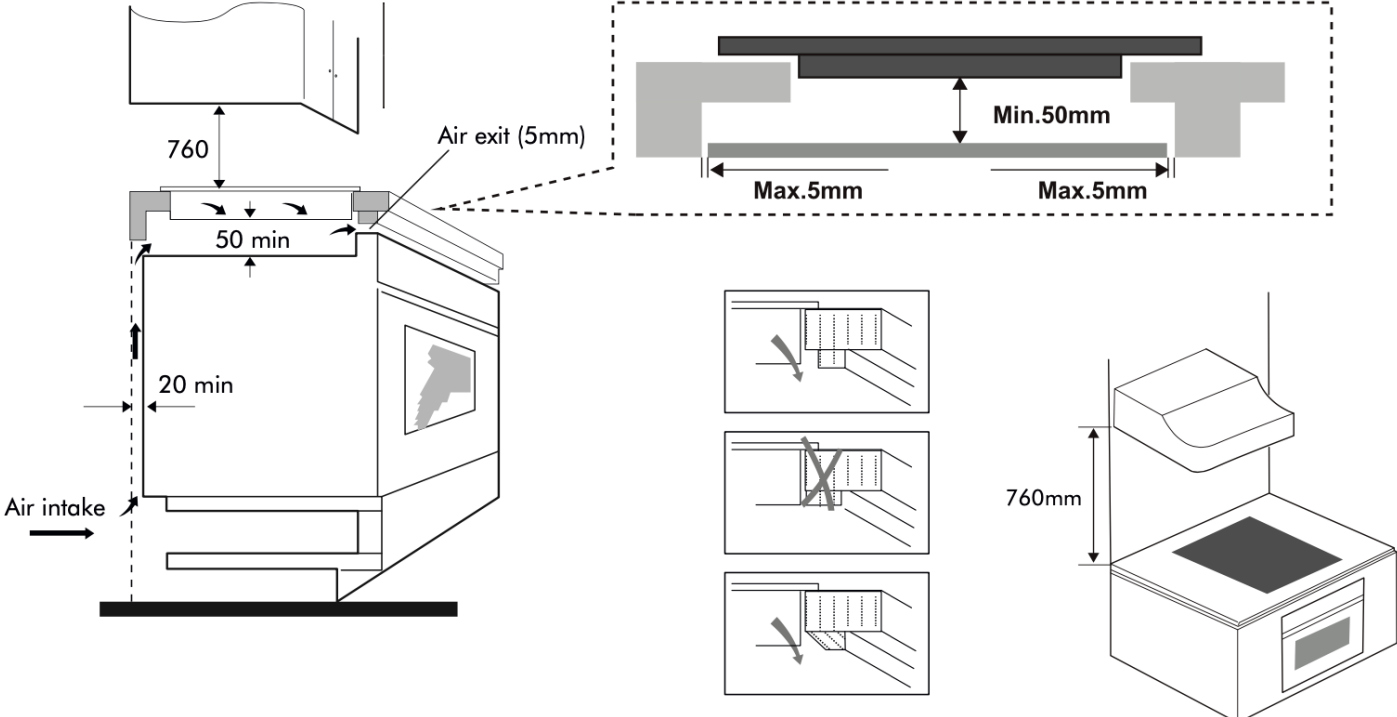

Cooking Zones

| | |
|-----------------------------------|---------------------------------|
| Control Levels: | 9 per zone |
| Booster Function (for each zone): | Yes |
| Front Left Zone: | ∅ 180mm • 1600W 2000W Booster |
| Rear Left Zone: | ∅ 160mm • 1200W 1600W Booster |
| Rear Right Zone: | ∅ 180mm • 1600W 2000W Booster |
| Front Right Zone: | ∅ 160mm • 1200W 1600W Booster |
| Flex Zone: | 365 x 200mm • 3000W |

Dimensions & Weight

| | |
|----------------------|--------------------------------|
| Packed dimensions: | 665 (L) x 630 (W) x 130 (H) mm |
| Packed weight: | 10.4kg |
| Unpacked dimensions: | 590 (L) x 535 (W) x 58 (H) mm |
| Unpacked weight: | 8.6kg |
| Cutout Dimensions: | 560 (L) x 490 (W) mm |

Cannes • LS60I1F2Z

60cm 4 Zone Induction Cooktop with Flex Zone

Installation Drawings

Please refer to the user manual for detailed installation instructions.