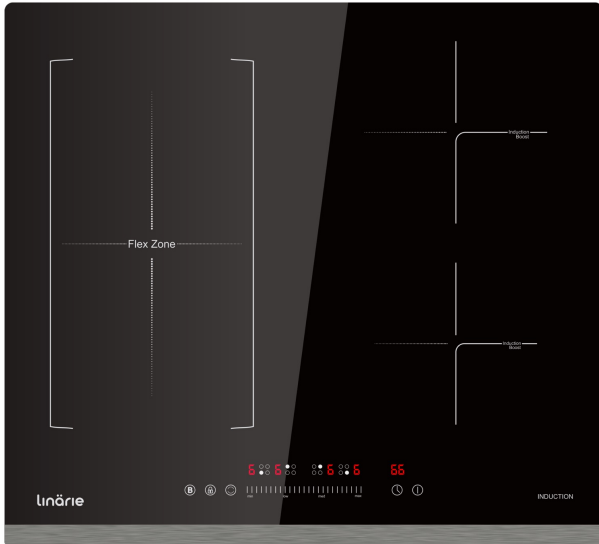

Cannes • LS60I1F2Z

60cm 4 Zone Induction Cooktop with Flex Zone

Signature Features

Booster Function

- 4 independently powerful cooking zones with a boost function: extra power for faster heating

Flex Zone

- Greater flexibility across the cooktop by combining 2 cooking zones to create a larger cooking space

9 Power Levels & 6 Cooking Modes

- 9 adjustable power levels for faster heating and 6 different cooking modes so that you can masterchef at ease

99min Pre-Set Timer

- Heating automatically stops when the cooking time is up

Intuitive Touch to Slide Control

- Easy to understand and easy to operate, so you can easily adjust the temperature and access all of the important functions at your fingertips

Cooking Size & Output

- Front Left Zone: Ø 180mm • 1600W | 2000W Booster
- Rear Left Zone: Ø 160mm • 1200W | 1600W Booster
- Rear Right Zone: Ø 180mm • 1600W | 2000W Booster
- Front Right Zone: Ø 160mm • 1200W | 1600W Booster
- Flex Zone: 365 x 200mm • 3000W