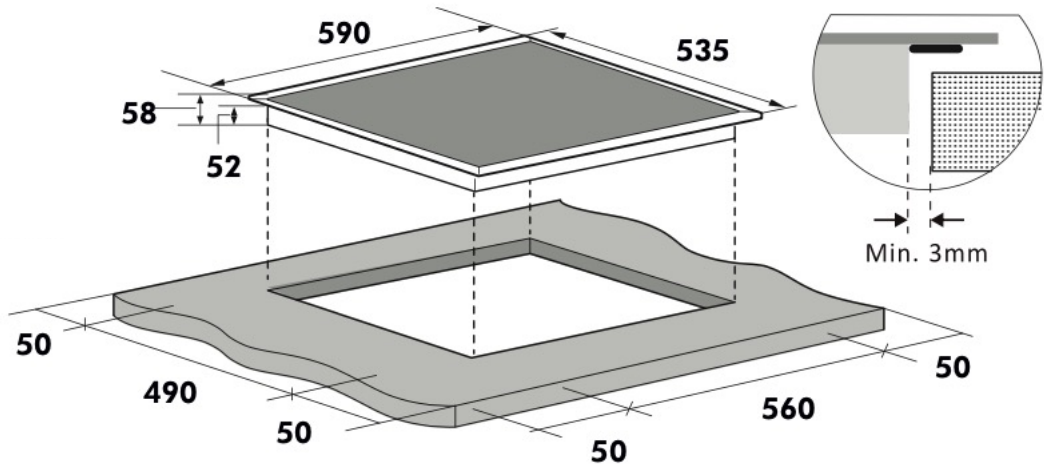

Cooking Zones

| | |
|-----------------------------------|---------------------------------|
| Control Levels: | 9 per zone |
| Booster Function (for each zone): | Yes |
| Front Left Zone: | ∅ 180mm • 1600W 2000W Booster |
| Rear Left Zone: | ∅ 160mm • 1200W 1600W Booster |
| Rear Right Zone: | ∅ 180mm • 1600W 2000W Booster |
| Front Right Zone: | ∅ 160mm • 1200W 1600W Booster |
| Flex Zone: | 365 x 200mm • 3000W |

Dimensions & Weight

| | |
|----------------------|--------------------------------|
| Packed dimensions: | 665 (L) x 630 (W) x 130 (H) mm |
| Packed weight: | 10.4kg |
| Unpacked dimensions: | 590 (L) x 535 (W) x 58 (H) mm |
| Unpacked weight: | 8.6kg |
| Cutout Dimensions: | 560 (L) x 490 (W) mm |

Cannes • LS60I1F2Z

60cm 4 Zone Induction Cooktop with Flex Zone

Installation Drawings

Please refer to the user manual for detailed installation instructions.