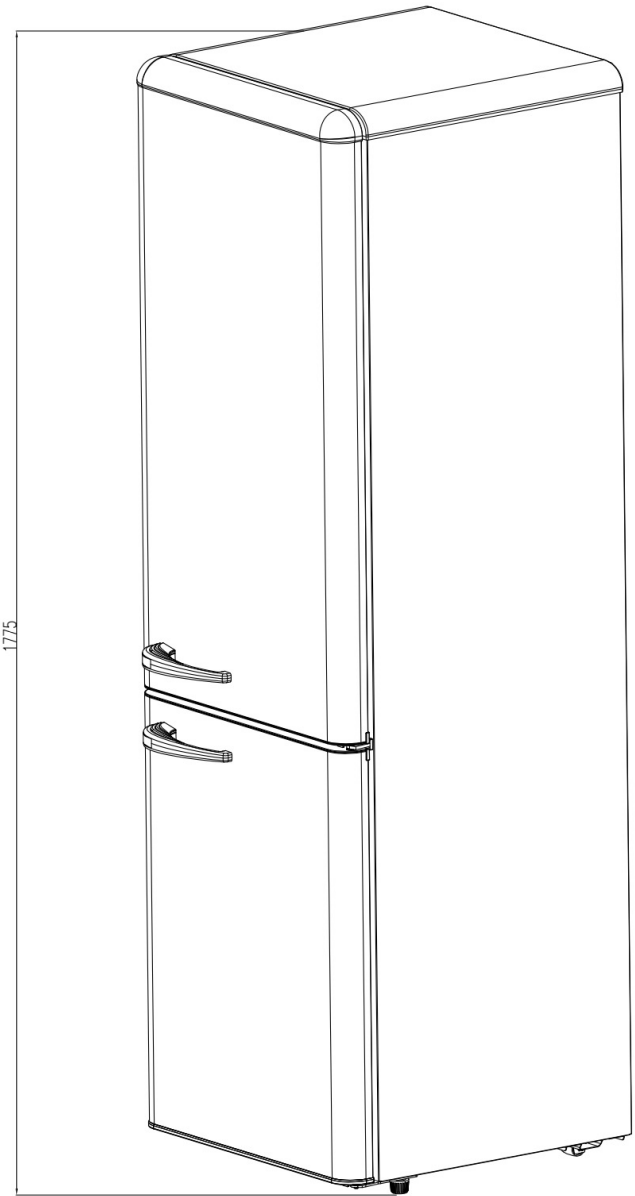

Anneçy

LKCO250BLACK • LKCO250RED • LKCO250BLUE • LKCO250PINK • LKCO250GREEN

242L Retro Bottom Mount Fridge

Actual color may vary. Design, specifications, and color availability are subject to change without notice, check linarie.com.au for up-to-date information. © Linärie Appliances | Australia NOV22.V01