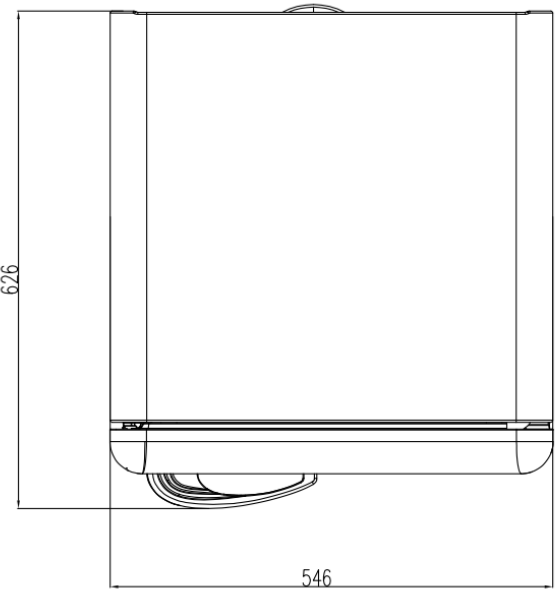

Anneçy

LKCO250BLACK • LKCO250RED • LKCO250BLUE • LKCO250PINK • LKCO250GREEN

242L Retro Bottom Mount Fridge

Actual color may vary. Design, specifications, and color availability are subject to change without notice, check linarie.com.au for up-to-date information. © Linärie Appliances | Australia NOV22.V01