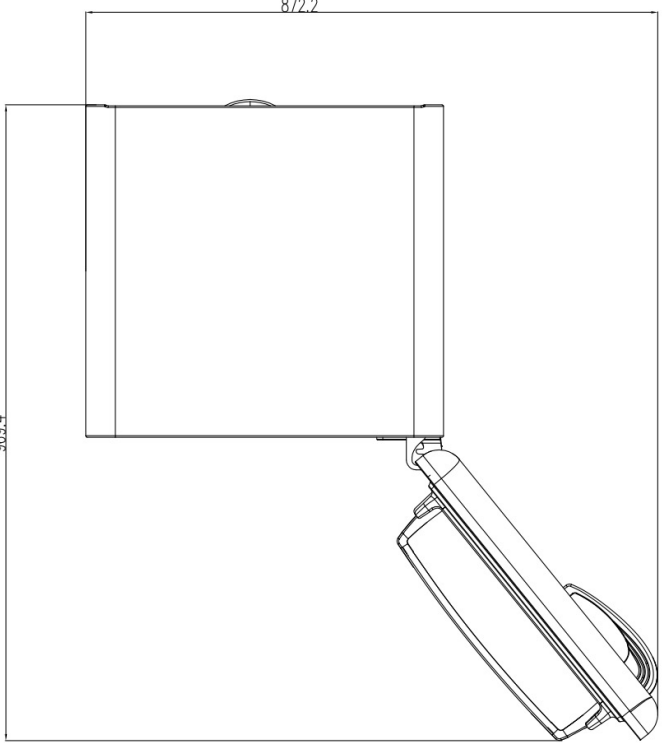

Anneçy

LKCO250BLACK • LKCO250RED • LKCO250BLUE • LKCO250PINK • LKCO250GREEN

242L Retro Bottom Mount Fridge

Actual color may vary. Design, specifications, and color availability are subject to change without notice, check linarie.com.au for up-to-date information. © Linärie Appliances | Australia NOV22.V01