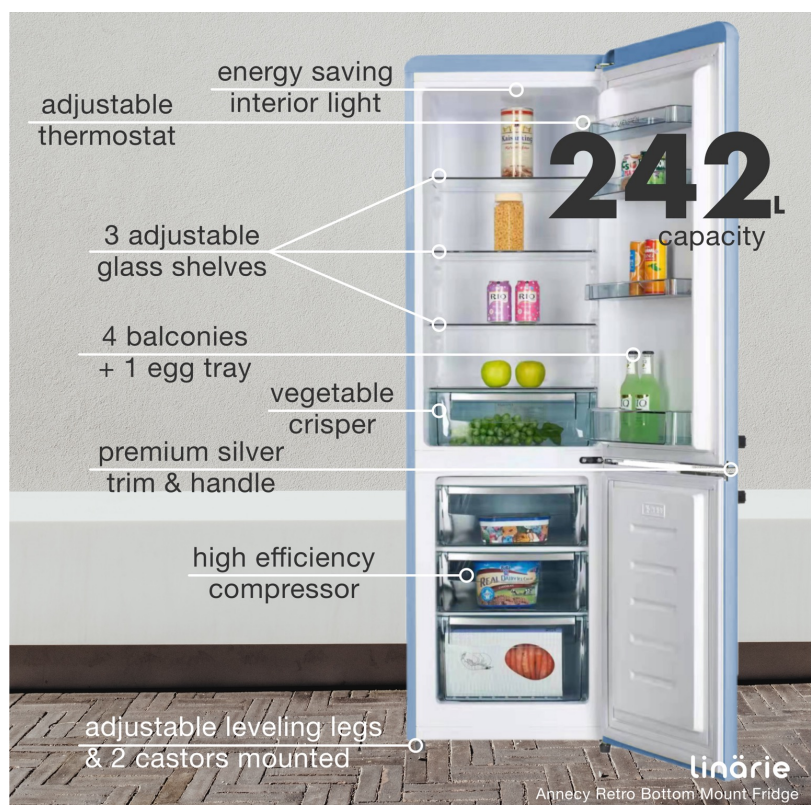

#### Deep Vegetable Crisper

- Telescopic drawer to keep the freshness of stored items for longer

#### Mechanical Temperature Control System

- Ease of use with innovative design. Adjust for optimal control of temperature and humidity, allowing food longer lasting freshness.

### Features

- 175L fridge capacity
- Mechanical control
- 3 adjustable tempered glass shelves
- Deep fruit and vegetables crisper drawer
- 67L bottom mount freezer capacity
- 3 spacious freezer drawers with ample storage space
- Intuitive control panel
- Interior LED lights
- Premium silver handles and detailing
- 2 adjustable feet
- Doors are not reversible

### Fridge Features

- 175L Capacity
- High efficiency compressor
- 3 Adjustable tempered glass shelves
- 1 Vegetable crisper with tempered glass cover
- 4 Balconies (+ egg tray)
- LED lightning
- Lamp Power: 10W max