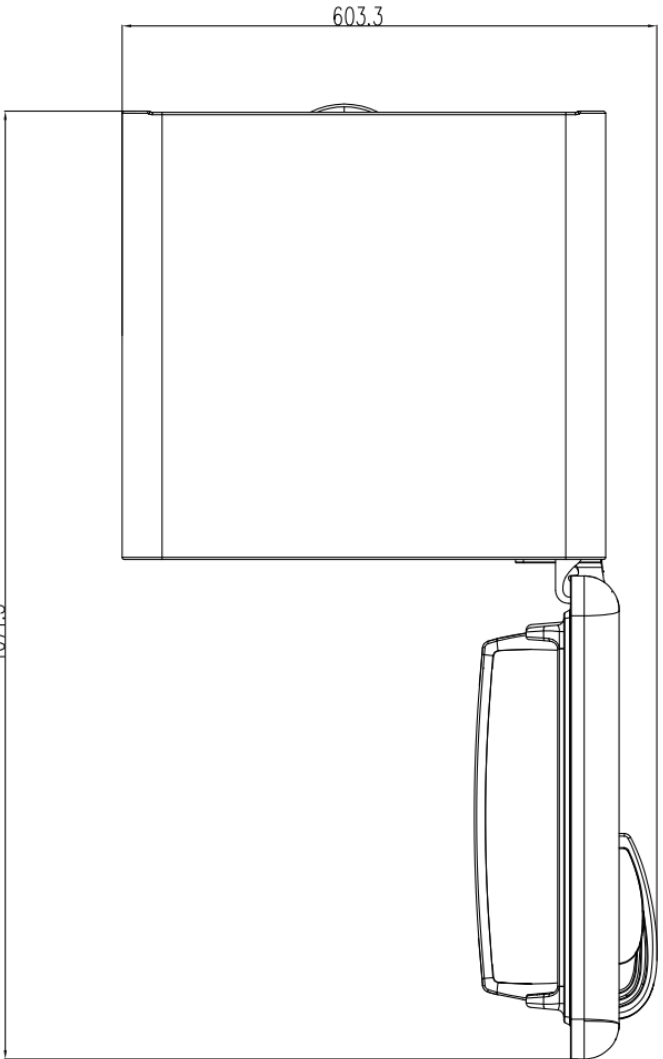

Anneçy

LKCO250BLACK • LKCO250RED • LKCO250BLUE • LKCO250PINK • LKCO250GREEN

242L Retro Bottom Mount Fridge

Actual color may vary. Design, specifications, and color availability are subject to change without notice, check linarie.com.au for up-to-date information. © Linärie Appliances | Australia NOV22.V01