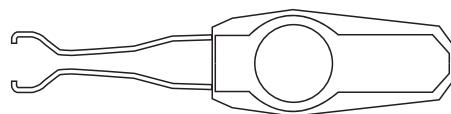

TEZARRRE

Mechanical Keyboard 61 KEY

———— **TK61 MANUAL** ————

What's inside

Type-C Cable × 1

Mechanical Keyboard × 1

Keycap Puller × 1

Switch Puller × 1

Shortcuts and key combinations

Shortcuts and key combinations

Shortcuts and key combinations

Dimensions

+

		Change light effect color
		Change light effect mode
		Increase backlight brightness
		Decrease backlight brightness
		Increase light effect intensity
		Lower light effect intensity
		Light effect direction switch
		Turn off the backlight
		Reset
		Play / Pause
		Light effect direction