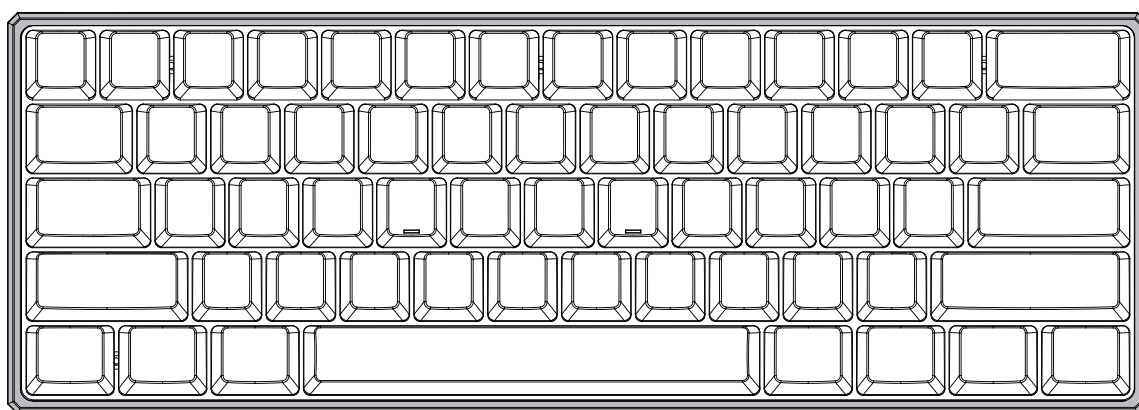

Shortcuts and key combinations

Shortcuts and key combinations

Shortcuts and key combinations

Dimensions

+

		Change light effect color
		Change light effect mode
		Increase backlight brightness
		Decrease backlight brightness
		Increase light effect intensity
		Lower light effect intensity
		Light effect direction switch
		Turn off the backlight
		Reset
		Play / Pause
		Light effect direction

Shortcuts and key combinations

102mm

292mm

42mm