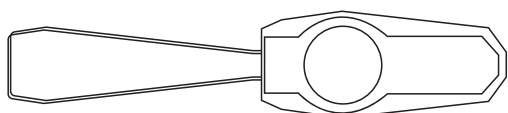

TEZARRRE

Mechanical Keyboard 61 KEY

———— **TK61 MANUAL** ————

What's inside

Type-C Cable × 1

Mechanical Keyboard × 1

Keycap Puller × 1

Switch Puller × 1

Shortcuts and key combinations

Shortcuts and key combinations

Shortcuts and key combinations

Dimensions

+

		Change light effect color
		Change light effect mode
		Increase backlight brightness
		Decrease backlight brightness
		Increase light effect intensity
		Lower light effect intensity
		Light effect direction switch
		Turn off the backlight
		Reset
		Play / Pause
		Light effect direction