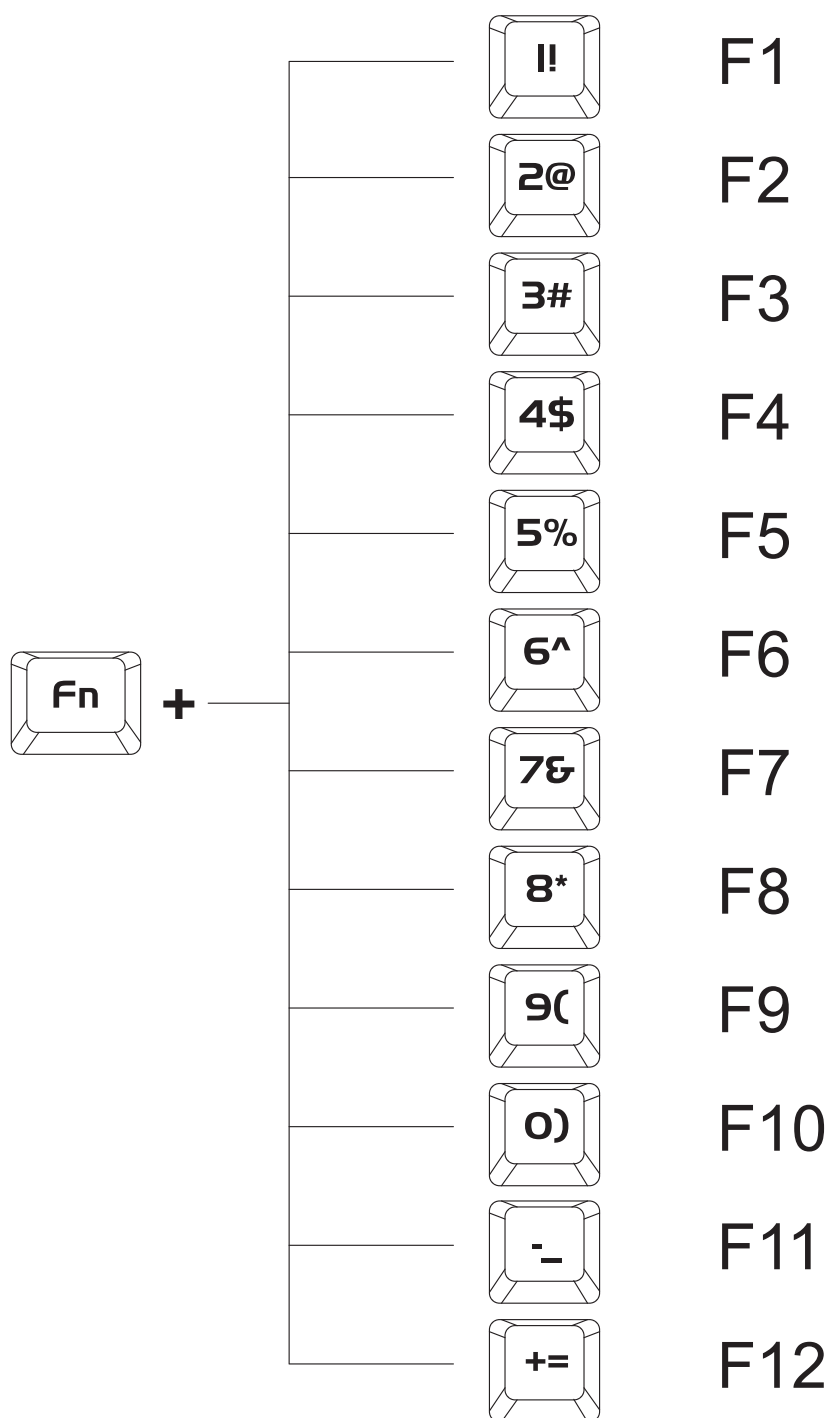

TEZARRRE

Mechanical Keyboard 61 KEY

———— **TK61 MANUAL** ————

What's inside

Type-C Cable × 1

Mechanical Keyboard × 1

Keycap Puller × 1

Switch Puller × 1

Shortcuts and key combinations

Shortcuts and key combinations

Shortcuts and key combinations

Dimensions

+

		Change light effect color
		Change light effect mode
		Increase backlight brightness
		Decrease backlight brightness
		Increase light effect intensity
		Lower light effect intensity
		Light effect direction switch
		Turn off the backlight
		Reset
		Play / Pause
		Light effect direction

Shortcuts and key combinations

102mm

292mm

42mm