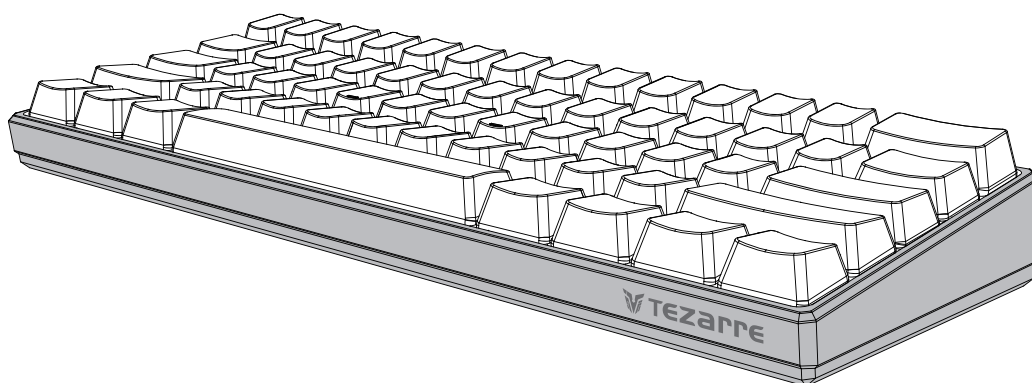

TEZARRRE

Mechanical Keyboard 61 KEY

———— **TK61 MANUAL** ————

What's inside

Type-C Cable × 1

Mechanical Keyboard × 1

Keycap Puller × 1

Switch Puller × 1