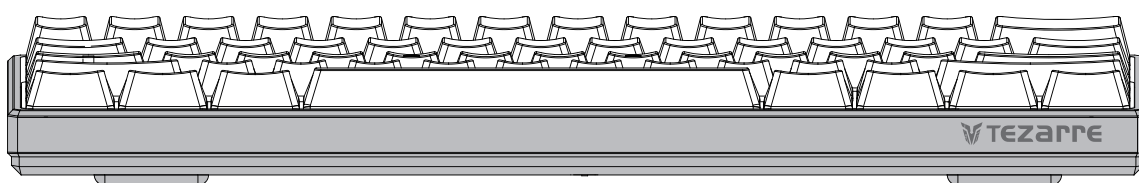

Shortcuts and key combinations

Shortcuts and key combinations

Shortcuts and key combinations

Dimensions

+

		Change light effect color
		Change light effect mode
		Increase backlight brightness
		Decrease backlight brightness
		Increase light effect intensity
		Lower light effect intensity
		Light effect direction switch
		Turn off the backlight
		Reset
		Play / Pause
		Light effect direction

Shortcuts and key combinations

102mm

292mm

42mm