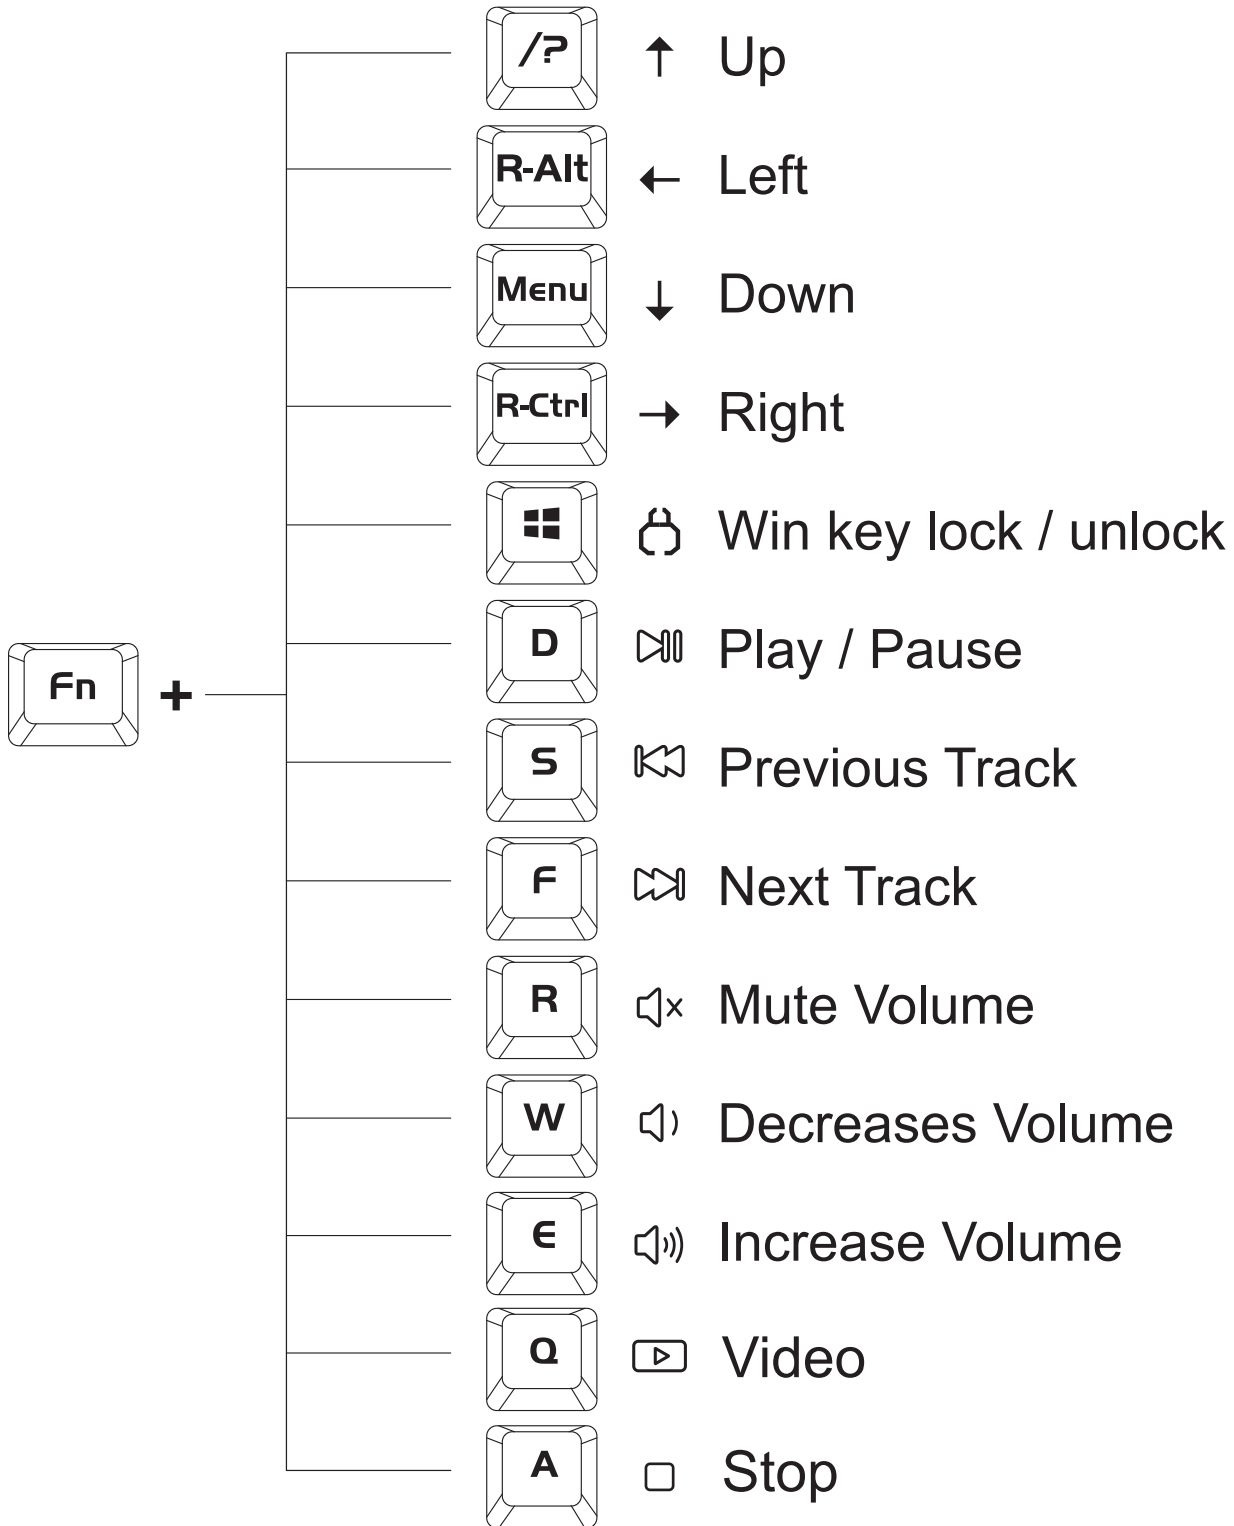

TEZARRRE

Mechanical Keyboard 61 KEY

———— **TK61 MANUAL** ————

What's inside

Type-C Cable × 1

Mechanical Keyboard × 1

Keycap Puller × 1

Switch Puller × 1

Shortcuts and key combinations

Shortcuts and key combinations

Shortcuts and key combinations

Dimensions

+

		Change light effect color
		Change light effect mode
		Increase backlight brightness
		Decrease backlight brightness
		Increase light effect intensity
		Lower light effect intensity
		Light effect direction switch
		Turn off the backlight
		Reset
		Play / Pause
		Light effect direction

Shortcuts and key combinations

102mm

292mm

42mm