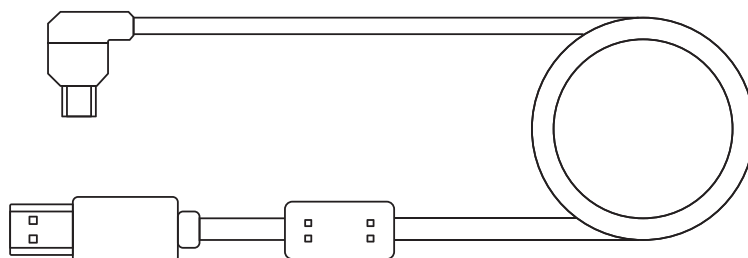

TEZARRRE

Mechanical Keyboard 61 KEY

———— **TK61 MANUAL** ————

What's inside

Type-C Cable × 1

Mechanical Keyboard × 1

Keycap Puller × 1

Switch Puller × 1

Shortcuts and key combinations

Shortcuts and key combinations

Shortcuts and key combinations

Dimensions

+

		Change light effect color
		Change light effect mode
		Increase backlight brightness
		Decrease backlight brightness
		Increase light effect intensity
		Lower light effect intensity
		Light effect direction switch
		Turn off the backlight
		Reset
		Play / Pause
		Light effect direction