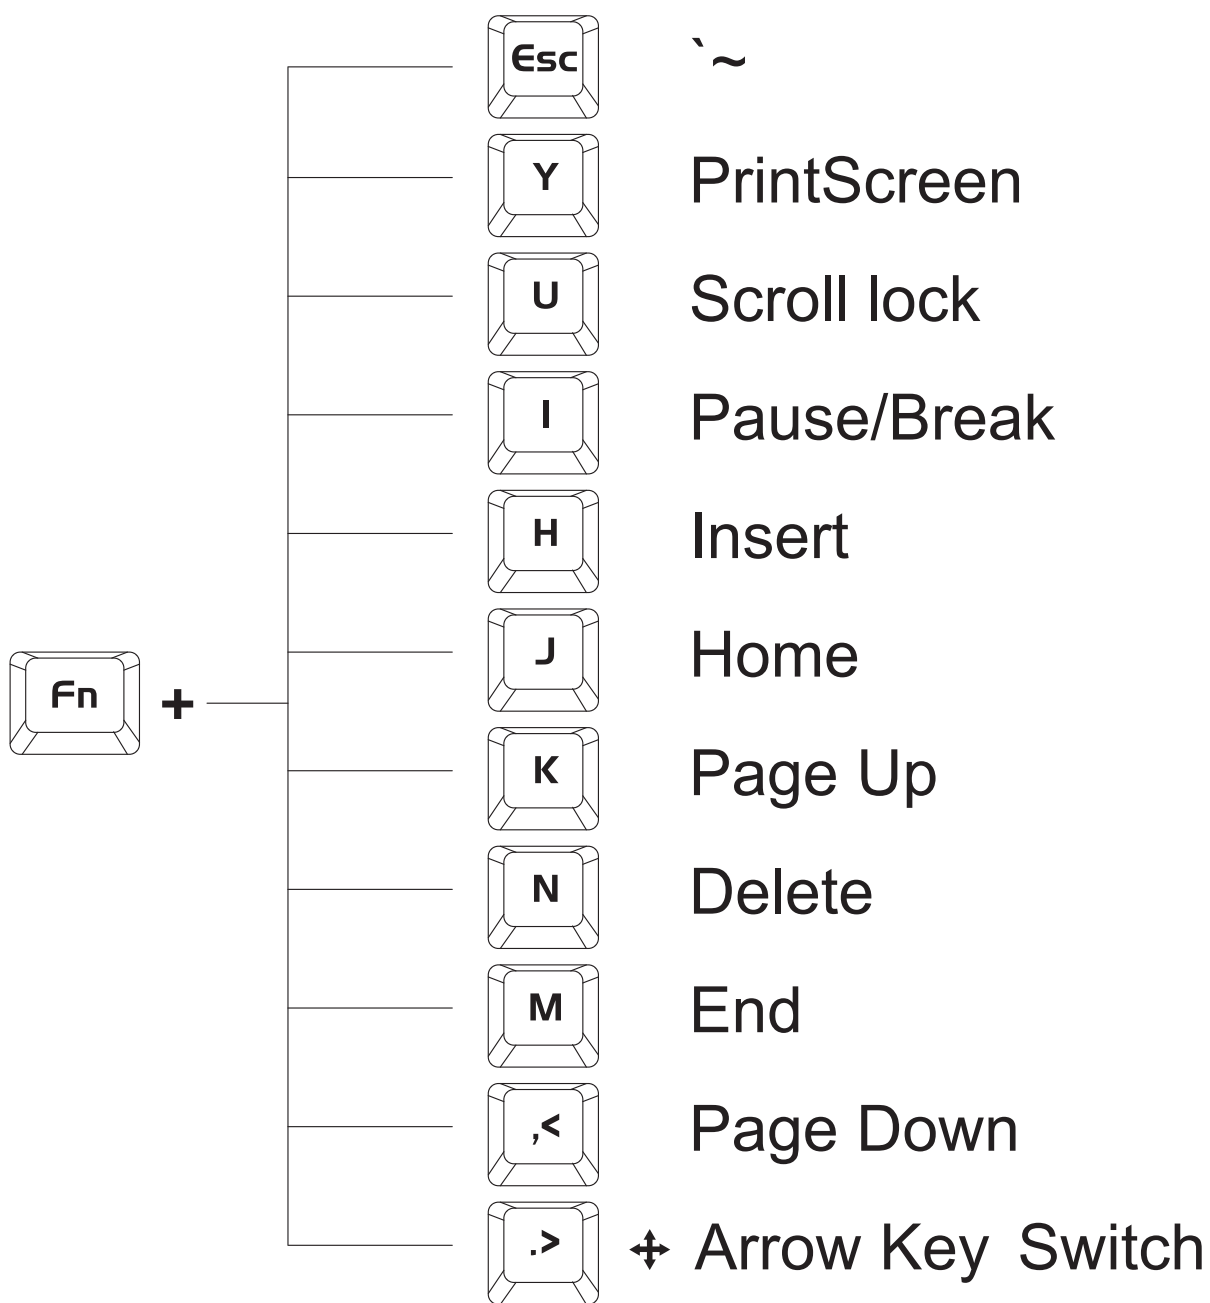

TEZARRRE

Mechanical Keyboard 61 KEY

———— **TK61 MANUAL** ————

What's inside

Type-C Cable × 1

Mechanical Keyboard × 1

Keycap Puller × 1

Switch Puller × 1

Shortcuts and key combinations

Shortcuts and key combinations

Shortcuts and key combinations

Dimensions

+

		Change light effect color
		Change light effect mode
		Increase backlight brightness
		Decrease backlight brightness
		Increase light effect intensity
		Lower light effect intensity
		Light effect direction switch
		Turn off the backlight
		Reset
		Play / Pause
		Light effect direction