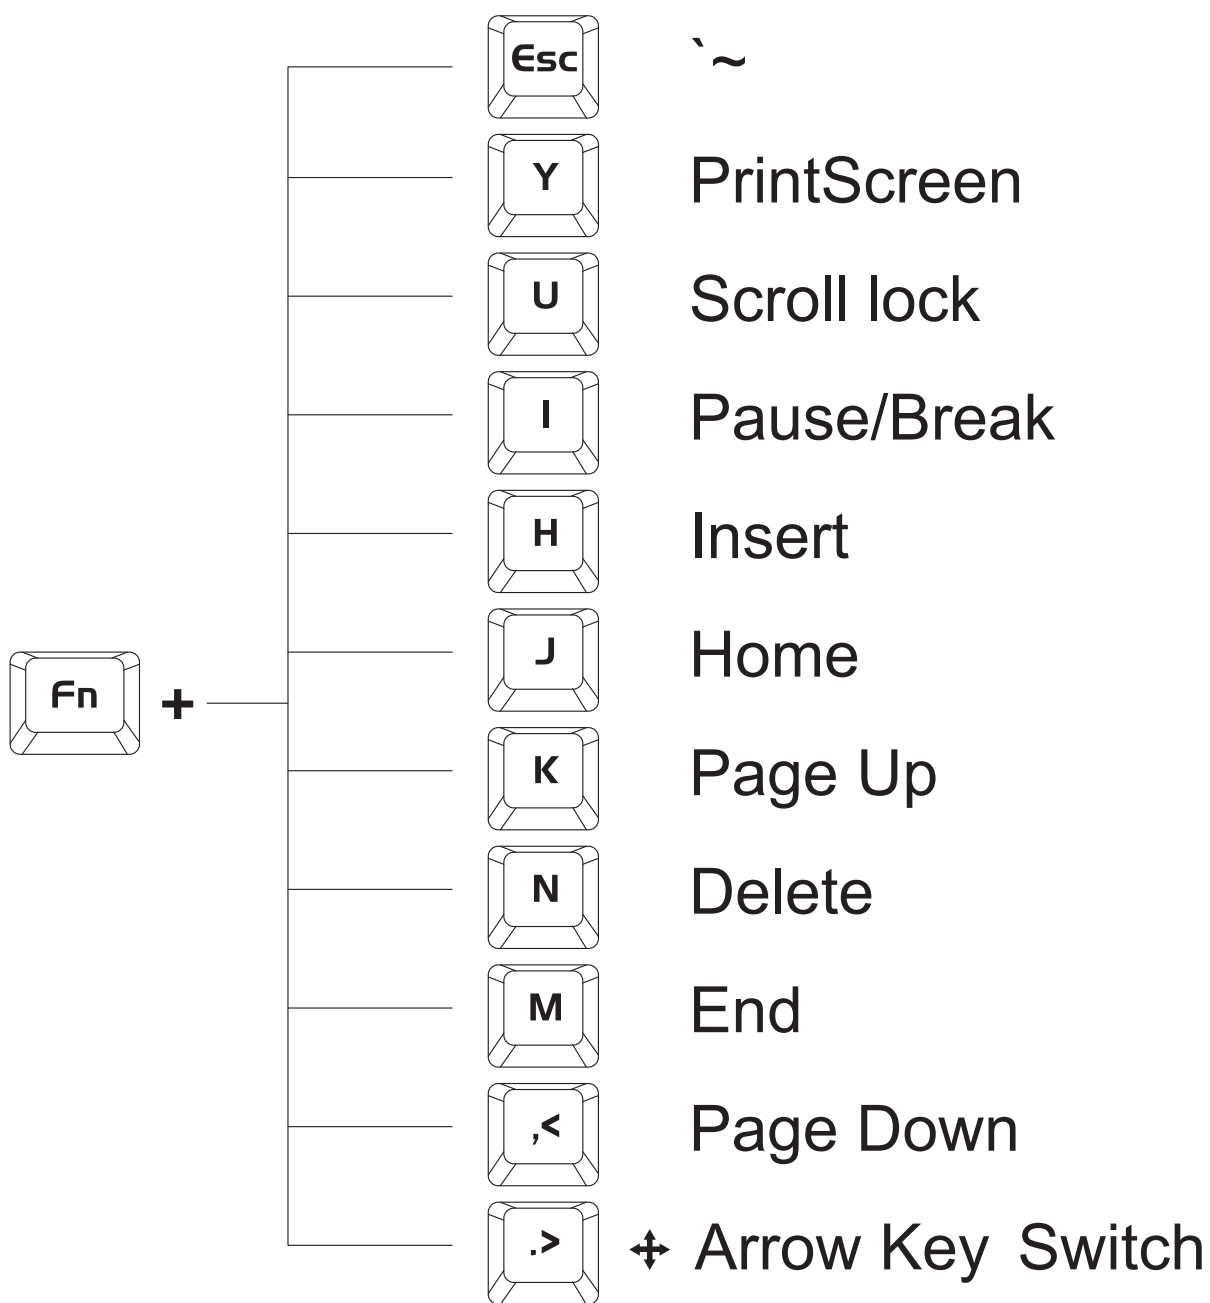

PUNKSTON

Mechanical Keyboard 61 KEY

———— TH61 MANUAL ————

What's inside

Type-C Cable × 1

Mechanical Keyboard × 1

Keycap Puller × 1

Switch Puller × 1

Shortcuts and key combinations

Shortcuts and key combinations

Shortcuts and key combinations

Dimensions

+

		Change light effect color
		Change light effect mode
		Increase backlight brightness
		Decrease backlight brightness
		Increase light effect intensity
		Lower light effect intensity
		Light effect direction switch
		Turn off the backlight
		Reset
		Play / Pause
		Light effect direction