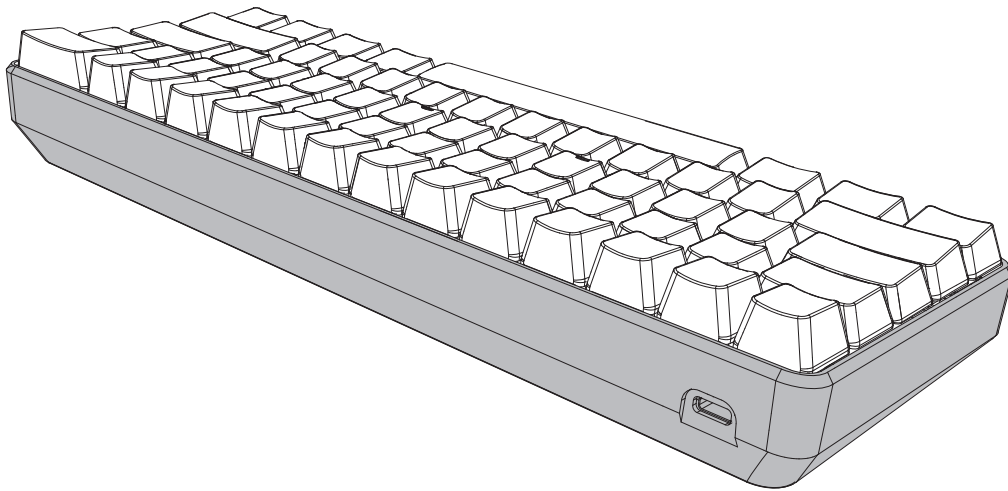

PUNKSTON

Mechanical Keyboard 61 KEY

———— TH61 MANUAL ————

What's inside

Type-C Cable × 1

Mechanical Keyboard × 1

Keycap Puller × 1

Switch Puller × 1