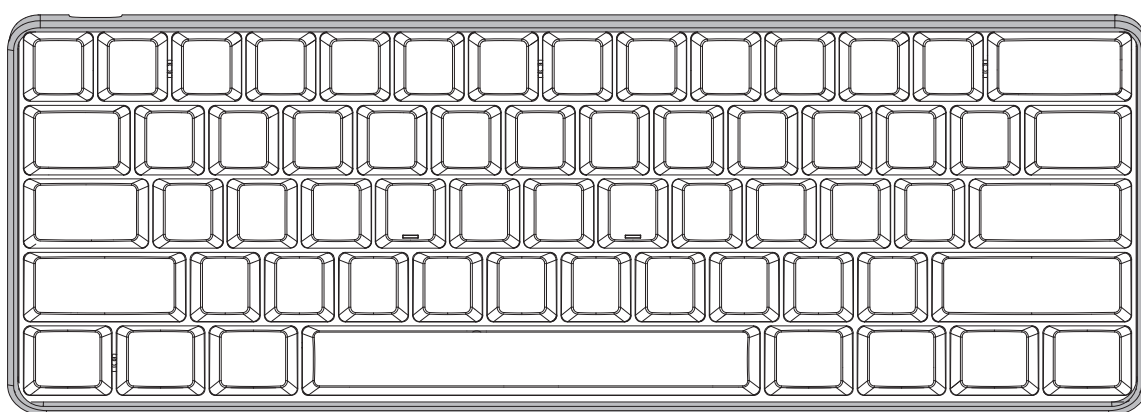

PUNKSTON

Mechanical Keyboard 61 KEY

———— TH61 MANUAL ————

What's inside

Type-C Cable × 1

Mechanical Keyboard × 1

Keycap Puller × 1

Switch Puller × 1

Shortcuts and key combinations

Shortcuts and key combinations

Shortcuts and key combinations

Dimensions

+

		Change light effect color
		Change light effect mode
		Increase backlight brightness
		Decrease backlight brightness
		Increase light effect intensity
		Lower light effect intensity
		Light effect direction switch
		Turn off the backlight
		Reset
		Play / Pause
		Light effect direction

Shortcuts and key combinations

103 mm

293 mm

41 mm