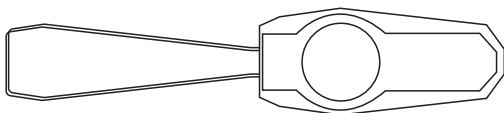

PUNKSTON

Mechanical Keyboard 61 KEY

———— TH61 MANUAL ————

What's inside

Type-C Cable × 1

Mechanical Keyboard × 1

Keycap Puller × 1

Switch Puller × 1

Shortcuts and key combinations

Shortcuts and key combinations

Shortcuts and key combinations

Dimensions

+

		Change light effect color
		Change light effect mode
		Increase backlight brightness
		Decrease backlight brightness
		Increase light effect intensity
		Lower light effect intensity
		Light effect direction switch
		Turn off the backlight
		Reset
		Play / Pause
		Light effect direction