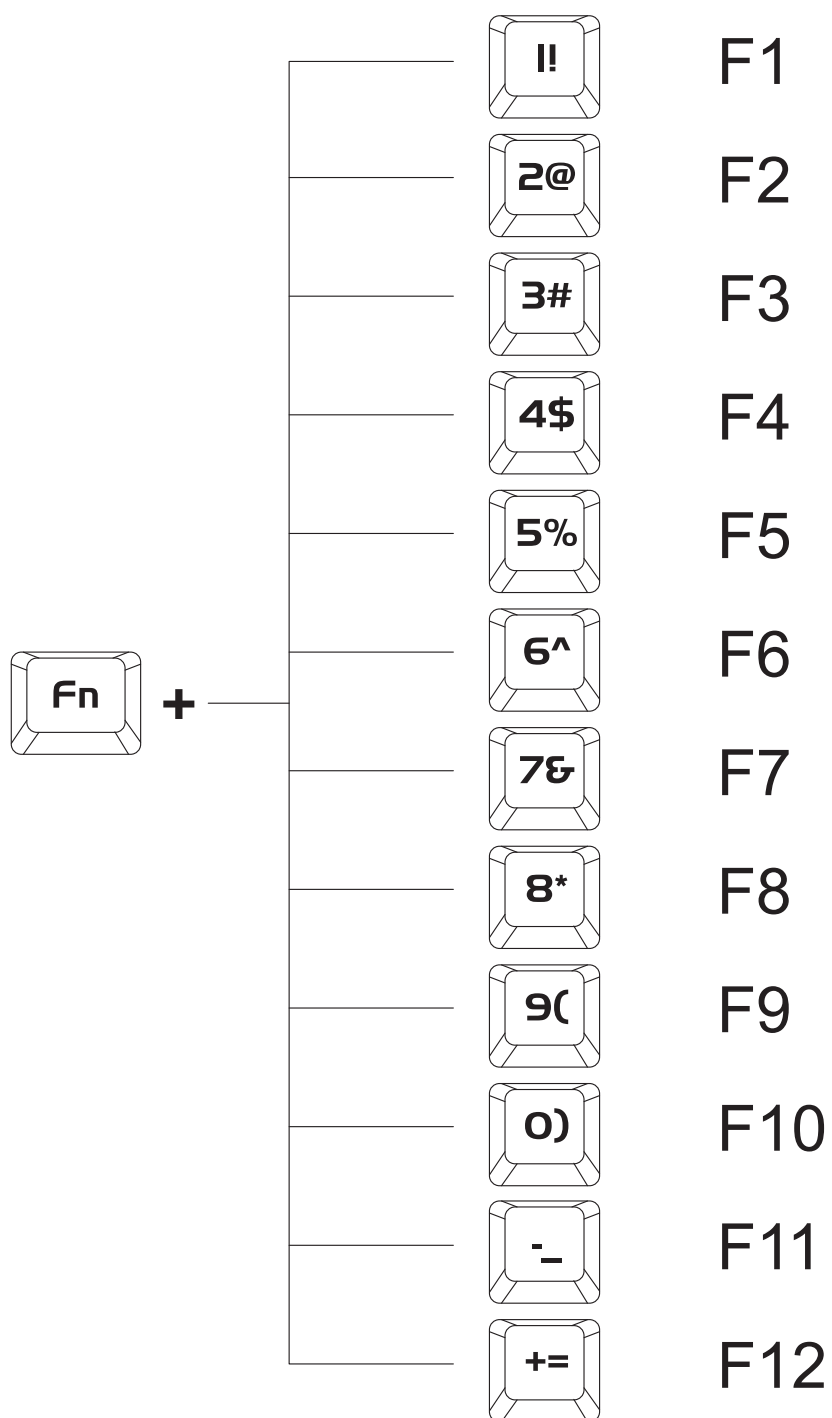

PUNKSTON

Mechanical Keyboard 61 KEY

———— TH61 MANUAL ————

What's inside

Type-C Cable × 1

Mechanical Keyboard × 1

Keycap Puller × 1

Switch Puller × 1

Shortcuts and key combinations

Shortcuts and key combinations

Shortcuts and key combinations

Dimensions

+

		Change light effect color
		Change light effect mode
		Increase backlight brightness
		Decrease backlight brightness
		Increase light effect intensity
		Lower light effect intensity
		Light effect direction switch
		Turn off the backlight
		Reset
		Play / Pause
		Light effect direction

Shortcuts and key combinations

103 mm

293 mm

41 mm