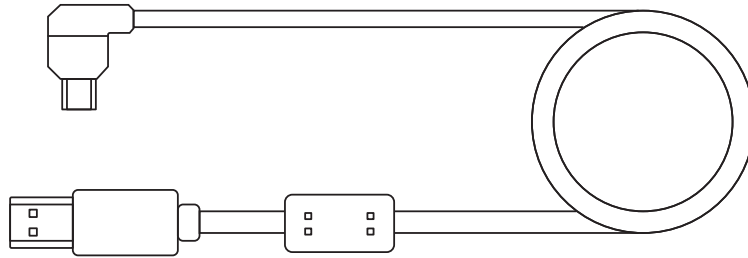

PUNKSTON

Mechanical Keyboard 61 KEY

———— TH61 MANUAL ————

What's inside

Type-C Cable × 1

Mechanical Keyboard × 1

Keycap Puller × 1

Switch Puller × 1

Shortcuts and key combinations

Shortcuts and key combinations

Shortcuts and key combinations

Dimensions

+

		Change light effect color
		Change light effect mode
		Increase backlight brightness
		Decrease backlight brightness
		Increase light effect intensity
		Lower light effect intensity
		Light effect direction switch
		Turn off the backlight
		Reset
		Play / Pause
		Light effect direction