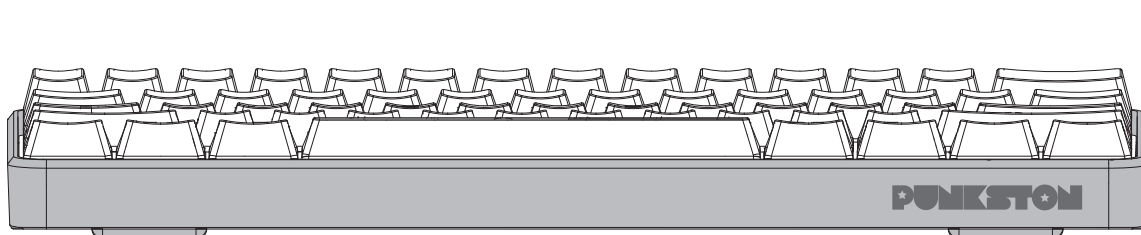

Shortcuts and key combinations

Shortcuts and key combinations

Shortcuts and key combinations

Dimensions

+

		Change light effect color
		Change light effect mode
		Increase backlight brightness
		Decrease backlight brightness
		Increase light effect intensity
		Lower light effect intensity
		Light effect direction switch
		Turn off the backlight
		Reset
		Play / Pause
		Light effect direction

Shortcuts and key combinations

103 mm

293 mm

41 mm