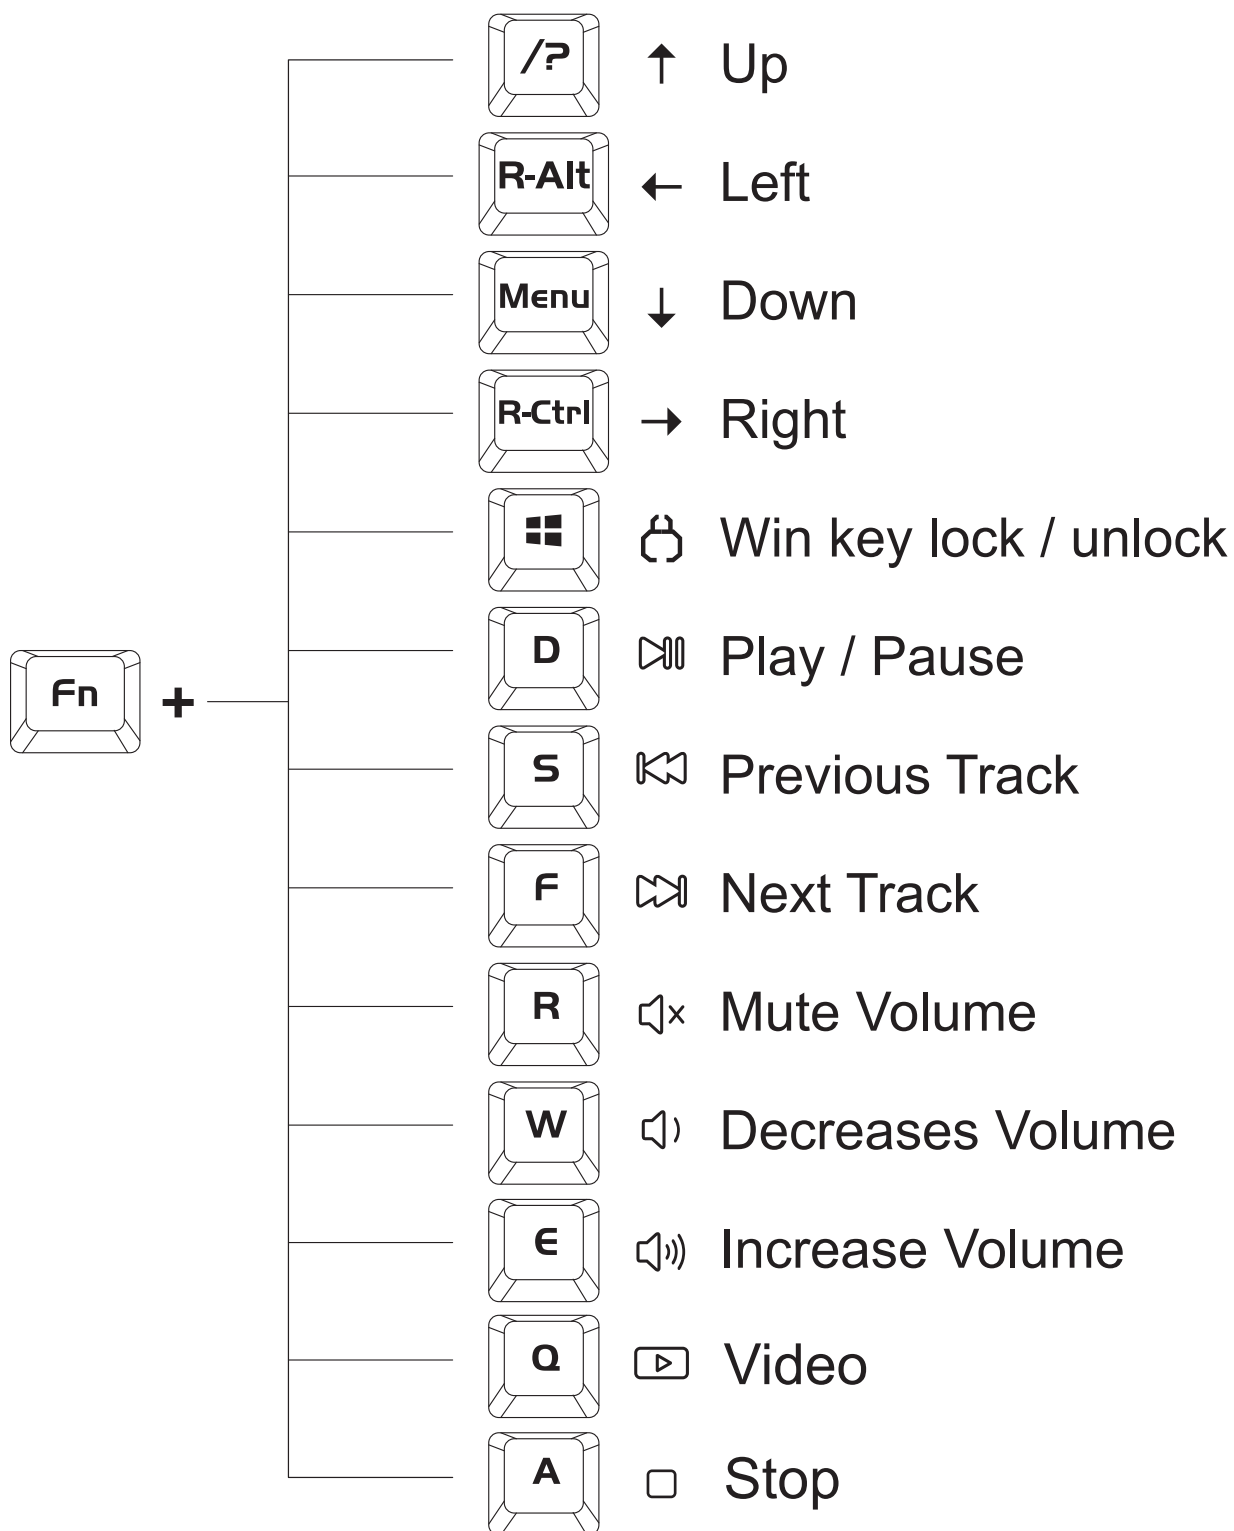

Shortcuts and key combinations

Shortcuts and key combinations

Shortcuts and key combinations

Dimensions

+

		Change light effect color
		Change light effect mode
		Increase backlight brightness
		Decrease backlight brightness
		Increase light effect intensity
		Lower light effect intensity
		Light effect direction switch
		Turn off the backlight
		Reset
		Play / Pause
		Light effect direction

Shortcuts and key combinations

103 mm

293 mm

41 mm