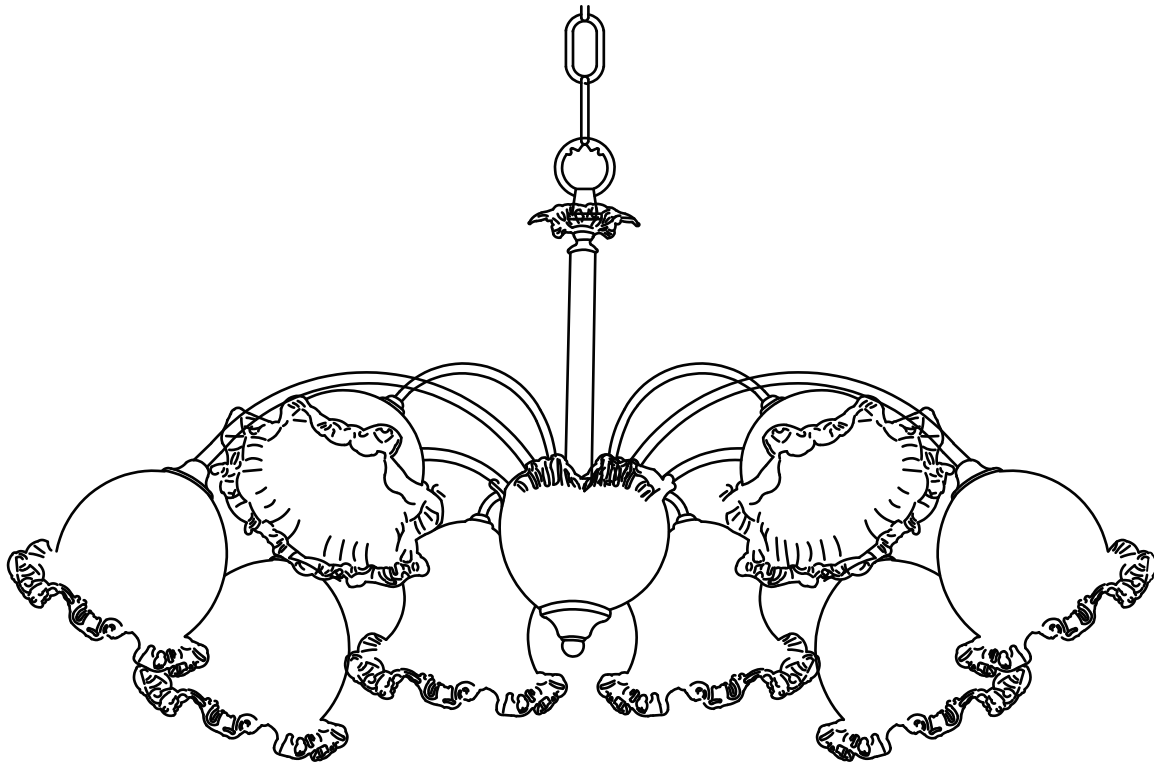

Product
Floral Glass Chandelier

Dimensions
Dia 50cm x H 38cm
Ø 19.6" x H 14.9"

Weight
4Kg (8.8lbs)

Certifications
UL, cUL(120V)
CE, CB(240V)

Materials
Copper, Glass

Finishes
White, Copper

Glass Options
White

Product
Floral Glass Chandelier

Dimensions
Dia 60cm x H 42cm
Ø 23.6" x H 16.5"

Weight
5Kg (11lbs)

Certifications
UL, cUL(120V)
CE, CB(240V)

Materials
Copper, Glass

Finishes
White, Copper

Glass Options
White

Suspension
We provide Hanging chain 50cm /
19.7"

Voltage
AC 110-240V

Bulb Lifetime: 50000 Hours est.

Light source:
LED bulb or Edison bulb
Light source base type: E14
Bulb: E14 x6

Wattage: 15 Watts
Lumens: 1650 Lumens est.

45cm

80cm

Product
Floral Glass Chandelier

Dimensions
Dia 80cm x H 45cm
Ø 31.4" x H 17.7"

Weight
6Kg (13.2lbs)

Certifications
UL, cUL(120V)
CE, CB(240V)

Materials
Copper, Glass

Finishes
White, Copper