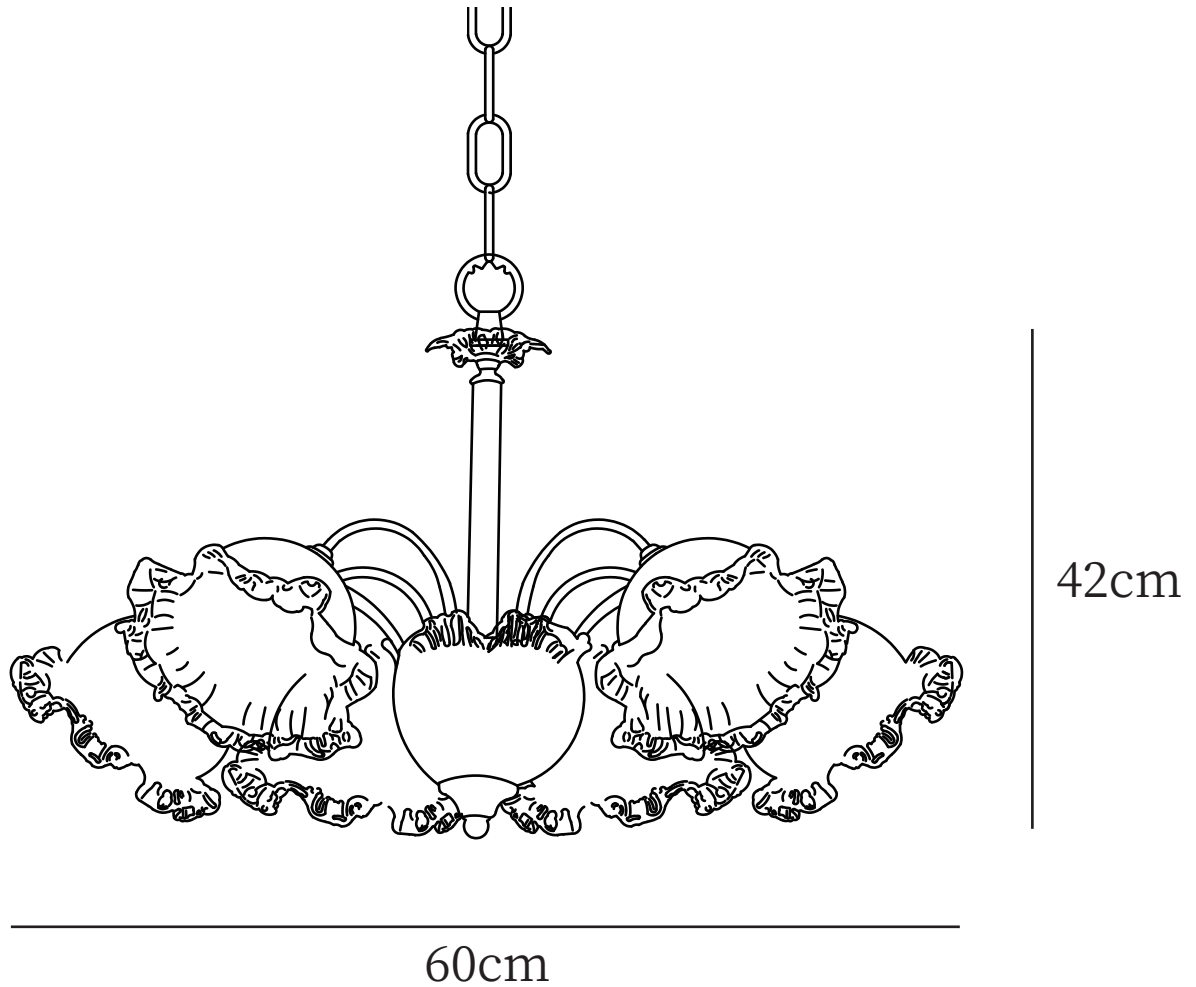

Product
Floral Glass Chandelier

Dimensions
Dia 50cm x H 38cm
Ø 19.6" x H 14.9"

Weight
4Kg (8.8lbs)

Certifications
UL, cUL(120V)
CE, CB(240V)

Materials
Copper, Glass

Finishes
White, Copper

Glass Options
White

Suspension
We provide Hanging chain 50cm /
19.7"

Voltage
AC 110-240V

Bulb Lifetime: 50000 Hours est.

Light source:
LED bulb or Edison bulb
Light source base type: E14
Bulb: E14 x5

Wattage: 15 Watts
Lumens: 1650 Lumens est.

Product
Floral Glass Chandelier

Dimensions
Dia 60cm x H 42cm
Ø 23.6" x H 16.5"

Weight
5Kg (11lbs)

Certifications
UL, cUL(120V)
CE, CB(240V)

Materials
Copper, Glass

Finishes
White, Copper

Glass Options
White

45cm

80cm

Product
Floral Glass Chandelier

Dimensions
Dia 80cm x H 45cm
Ø 31.4" x H 17.7"

Weight
6Kg (13.2lbs)

Certifications
UL, cUL(120V)
CE, CB(240V)

Materials
Copper, Glass

Finishes
White, Copper