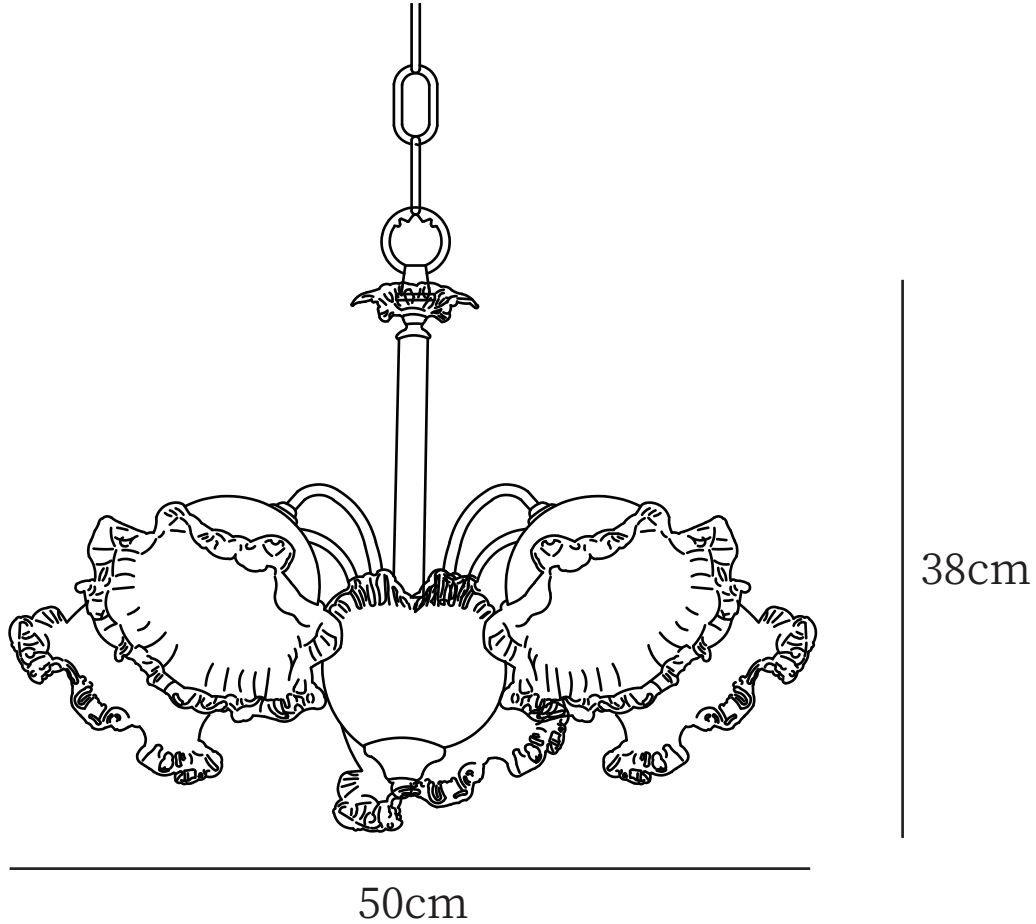

Decormote

Designed/Home

Floral Glass Chandelier

Classic Flower Chandelier Light Fixture: This contemporary chandelier has an undeniable attractive presence! It has a golden and smooth finish to complement rows of a total of 56 vivid handmade white ceramics flowers, creating an elegant and romantic atmosphere in your dining or living room.

Product
Floral Glass Chandelier

Dimensions
Dia 50cm x H 38cm
Ø 19.6" x H 14.9"

Weight
4Kg (8.8lbs)

Certifications
UL, cUL(120V)
CE, CB(240V)

Materials
Copper, Glass

Finishes
White, Copper

Glass Options
White

Product
Floral Glass Chandelier

Dimensions
Dia 60cm x H 42cm
Ø 23.6" x H 16.5"

Weight
5Kg (11lbs)

Certifications
UL, cUL(120V)
CE, CB(240V)

Materials
Copper, Glass

Finishes
White, Copper

Glass Options
White

45cm

80cm

Product
Floral Glass Chandelier

Dimensions
Dia 80cm x H 45cm
Ø 31.4" x H 17.7"

Weight
6Kg (13.2lbs)

Certifications
UL, cUL(120V)
CE, CB(240V)

Materials
Copper, Glass

Finishes
White, Copper