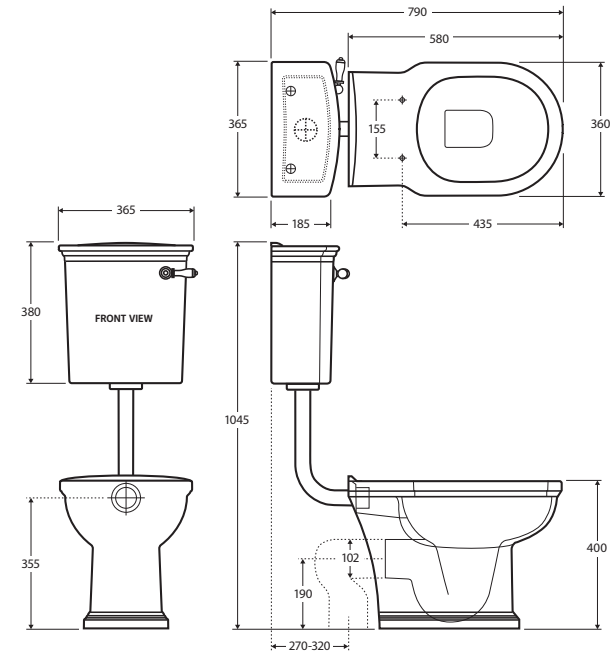

RAK Washington FRONT LEVER ADJUSTABLE LINK TOILET SUITE

Features

- Boxed rim pan
- Alpine white finish
- Link pipe in chrome finish
- Quick release, soft close UF seat
- Left or right bottom inlet
- High quality Geberit cistern
- Available as P-Trap or S-Trap 270-320
- Made in UAE
- WELS 4 Star rated, 4.5L/3L (3.4L average flush)

RAK
CERAMICS

Available in

P-Trap
870630W

S-Trap 270-320
870630WA

Cleaning & Care

- The toilet seat may be removed for cleaning - depress the quick release buttons and lift up.
- Clean only with a soft cloth or sponge using warm water and mild soap or detergent. Do not use any abrasive cleaning materials.
- Do not use any solvents or corrosive liquids.

While we aim to ensure specifications are correct at the time of publication, Fienza reserves the right to make modifications without prior notice. Physical colour may vary from image shown. All measurements are shown in millimetres. For ceramic products, please allow +/- 10 mm tolerance for manufacturing variance. Always use physical product measurements for mark-ups and roughing-in as the technical drawing may differ from actual product received.