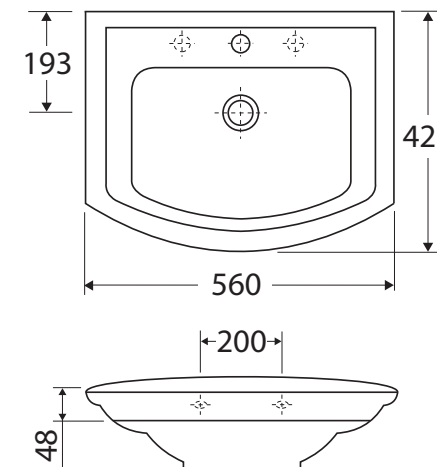

## Features

- Fully vitreous china with gloss white finish
- Requires 32 mm waste with overflow (not included)
- Wall mounting bolts included
- Capacity: 5.2 litres
- Chrome overflow ring available separately: **OVERFLOW**

While we aim to ensure specifications are correct at the time of publication, Fienza reserves the right to make modifications without prior notice. Physical colour may vary from image shown. All measurements are shown in millimetres. For ceramic products, please allow +/- 10 mm tolerance for manufacturing variance. Always use physical product measurements for mark-ups and roughing-in as the technical drawing may differ from actual product received.