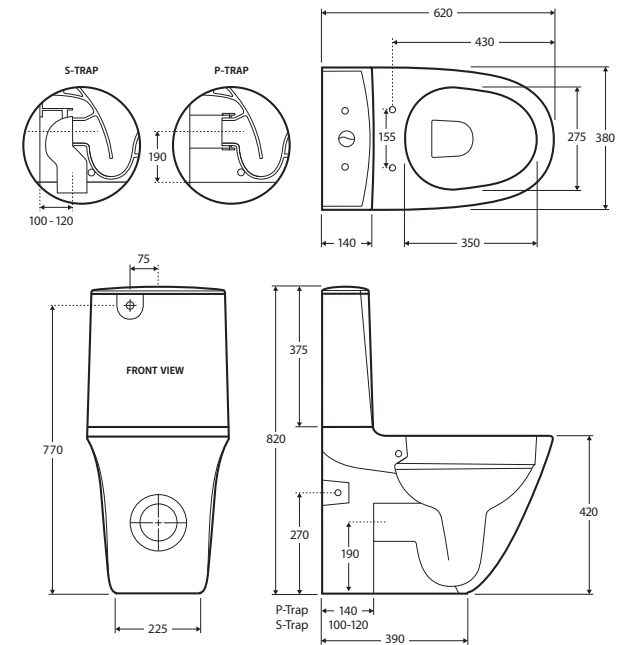

RAK Sensation BACK-TO-WALL TOILET SUITE

Features

- RAK-ProTek antibacterial and hygienic glaze
- Rimless hygienic flush
- Alpine white finish
- High quality, Geberit flush mechanism
- Super slim, soft close UF seat
- Hidden fixings – no lateral holes
- Concealed pan for easy cleaning
- Left or right rear inlet
- Available as P-Trap or S-Trap
- Made in UAE
- **WELS 4 Star rated, 4.5L/3L (3.4L average flush)**

RAK
CERAMICS

Hidden fixings

Available in

P-Trap
616426W

S-Trap 100-120
616426WA

Cleaning & Care

- Clean only with a soft cloth or sponge using warm water and mild soap or detergent. Do not use any abrasive cleaning materials.
- Do not use any solvents or corrosive liquids.
- Note that use of clip-on deodorisers will affect flushing performance on rimless suites.

While we aim to ensure specifications are correct at the time of publication, Fienza reserves the right to make modifications without prior notice. Physical colour may vary from image shown. All measurements are shown in millimetres. For ceramic products, please allow +/- 10 mm tolerance for manufacturing variance. Always use physical product measurements for mark-ups and roughing-in as the technical drawing may differ from actual product received.