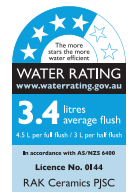

While we aim to ensure specifications are correct at the time of publication, Fienza reserves the right to make modifications without prior notice. Physical colour may vary from image shown. All measurements are shown in millimetres. For ceramic products, please allow +/- 10 mm tolerance for manufacturing variance. Always use physical product measurements for mark-ups and roughing-in as the technical drawing may differ from actual product received.