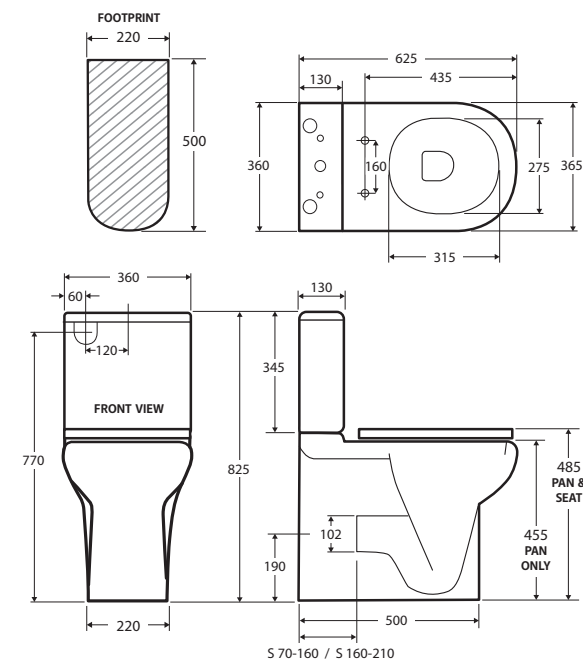

Available in

P-Trap
Grey Seat
345122G

S-Trap 70-160
Grey Seat
345122GA

S-Trap 160-210
Grey Seat
345122GB

P-Trap
Blue Seat
345122U

S-Trap 70-160
Blue Seat
345122UA

S-Trap 160-210
Blue Seat
345122UB

Cleaning & Care

- The toilet seat may be removed for cleaning - depress the quick release buttons and lift up.
- Clean only with a soft cloth or sponge using warm water and mild soap or detergent. Do not use any abrasive cleaning materials.
- Do not use any solvents or corrosive liquids.

While we aim to ensure specifications are correct at the time of publication, Fienza reserves the right to make modifications without prior notice. Physical colour may vary from image shown. All measurements are shown in millimetres. For ceramic products, please allow +/- 10 mm tolerance for manufacturing variance. Always use physical product measurements for mark-ups and roughing-in as the technical drawing may differ from actual product received.