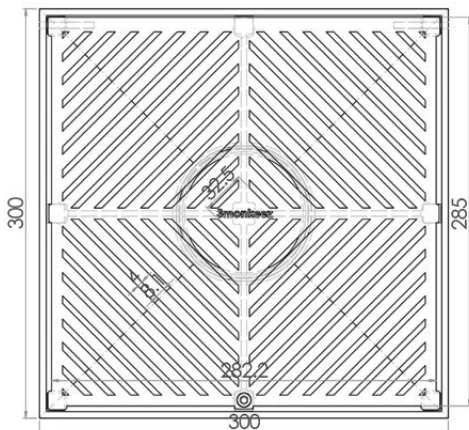

Trade Waste Solutions

300mm Square Floor Waste (suits 100mm pipe)

FW-300S-304

FW-300S-316

- 300mm square, hinged grate
- Heel proof
- 304 or 316 grade stainless steel
- Suits 100mm DWV, HDPE pipe

Top

Front

Cross Section