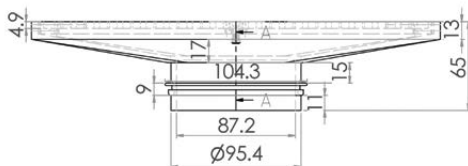

Trade Waste Solutions

300mm Square Floor Waste (suits 100mm pipe)

FW-300S-304

FW-300S-316

- 300mm square, hinged grate
- Heel proof
- 304 or 316 grade stainless steel
- Suits 100mm DWV, HDPE pipe

Top

Front

Cross Section