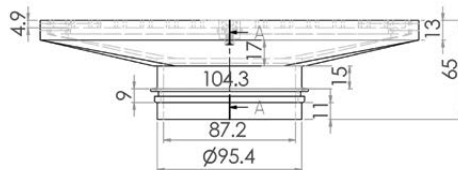

250mm Square Floor Waste (suits 100mm pipe)

FW-250S-304

FW-250S-316

- 250mm square, hinged grate
- Heel proof
- 304 or 316 grade stainless steel
- Suits 100mm DWV, HDPE pipe

Top

Front

Cross Section