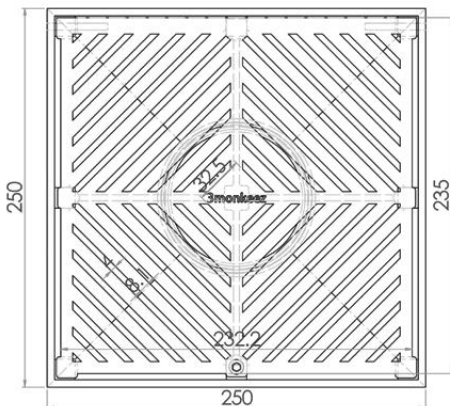

250mm Square Floor Waste (suits 100mm pipe)

FW-250S-304

FW-250S-316

- 250mm square, hinged grate
- Heel proof
- 304 or 316 grade stainless steel
- Suits 100mm DWV, HDPE pipe

Top

Front

Cross Section