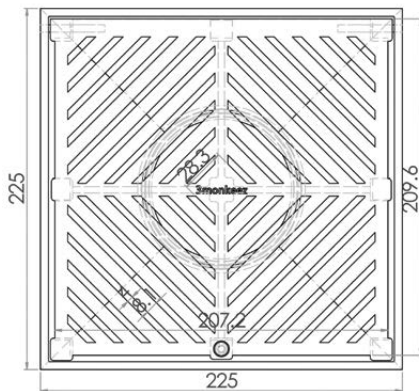

225mm Square Floor Waste (suits 100mm pipe)

FW-225S-304

FW-225S-316

- Hinged grate
- Heel proof
- 304 or 316 grade stainless steel
- Suits 100mm DWV, HDPE pipe

Top

Front

Cross Section