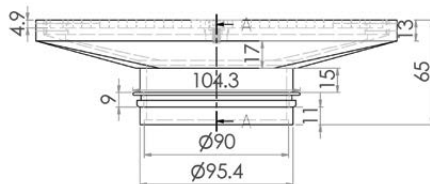

225mm Square Floor Waste (suits 100mm pipe)

FW-225S-304

FW-225S-316

- Hinged grate
- Heel proof
- 304 or 316 grade stainless steel
- Suits 100mm DWV, HDPE pipe

Top

Front

Cross Section