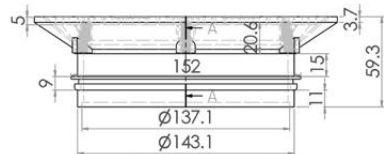

200mm Round Vinyl Floor Waste (suits 150mm pipe)

FW-200VRT-150-304

FW-200VRT-150-316

- Removable grate
- Heel proof
- Suit vinyl floor application
- Includes vinyl clamp
- 304 or 316 grade stainless steel
- Suits 150mm DWV, HDPE pipe

Top

Front

Cross Section