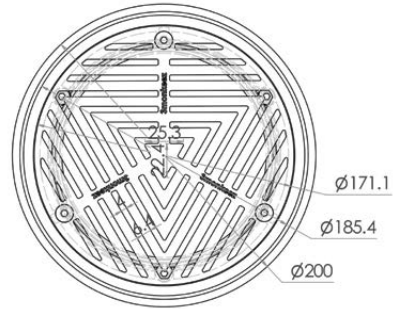

200mm Round Vinyl Floor Waste (suits 150mm pipe)

FW-200VRT-150-304

FW-200VRT-150-316

- Removable grate
- Heel proof
- Suit vinyl floor application
- Includes vinyl clamp
- 304 or 316 grade stainless steel
- Suits 150mm DWV, HDPE pipe

Top

Front

Cross Section