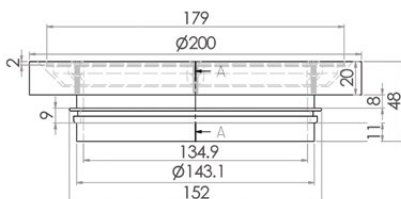

200mm Round Vinyl Floor Clear Out

FW-200VCO-150-304

FW-200VCO-150-316

- 2mm thick removable top
- Suit vinyl floor application
- Includes vinyl clamp
- Push fit o-ring seal
- 304 or 316 grade stainless steel
- Suits 150mm DWV, HDPE pipe

Top

Front

Cross Section