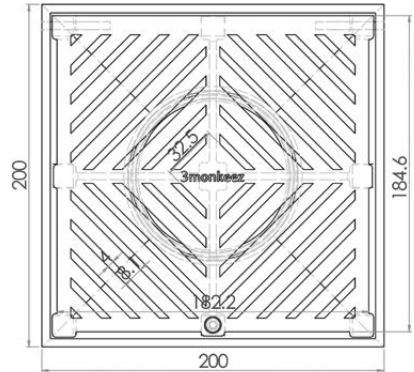

Trade Waste Solutions

200mm Square Floor Waste (suits 100mm pipe)

FW-200S-304

FW-200S-316

- Hinged grate
- Heel proof
- 304 or 316 grade stainless steel
- Suits 100mm DWV, HDPE pipe

Top

Front

Cross Section