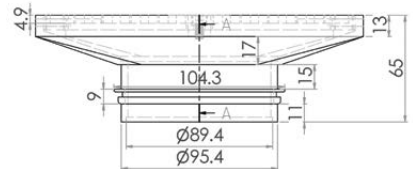

Trade Waste Solutions

200mm Square Floor Waste (suits 100mm pipe)

FW-200S-304

FW-200S-316

- Hinged grate
- Heel proof
- 304 or 316 grade stainless steel
- Suits 100mm DWV, HDPE pipe

Top

Front

Cross Section